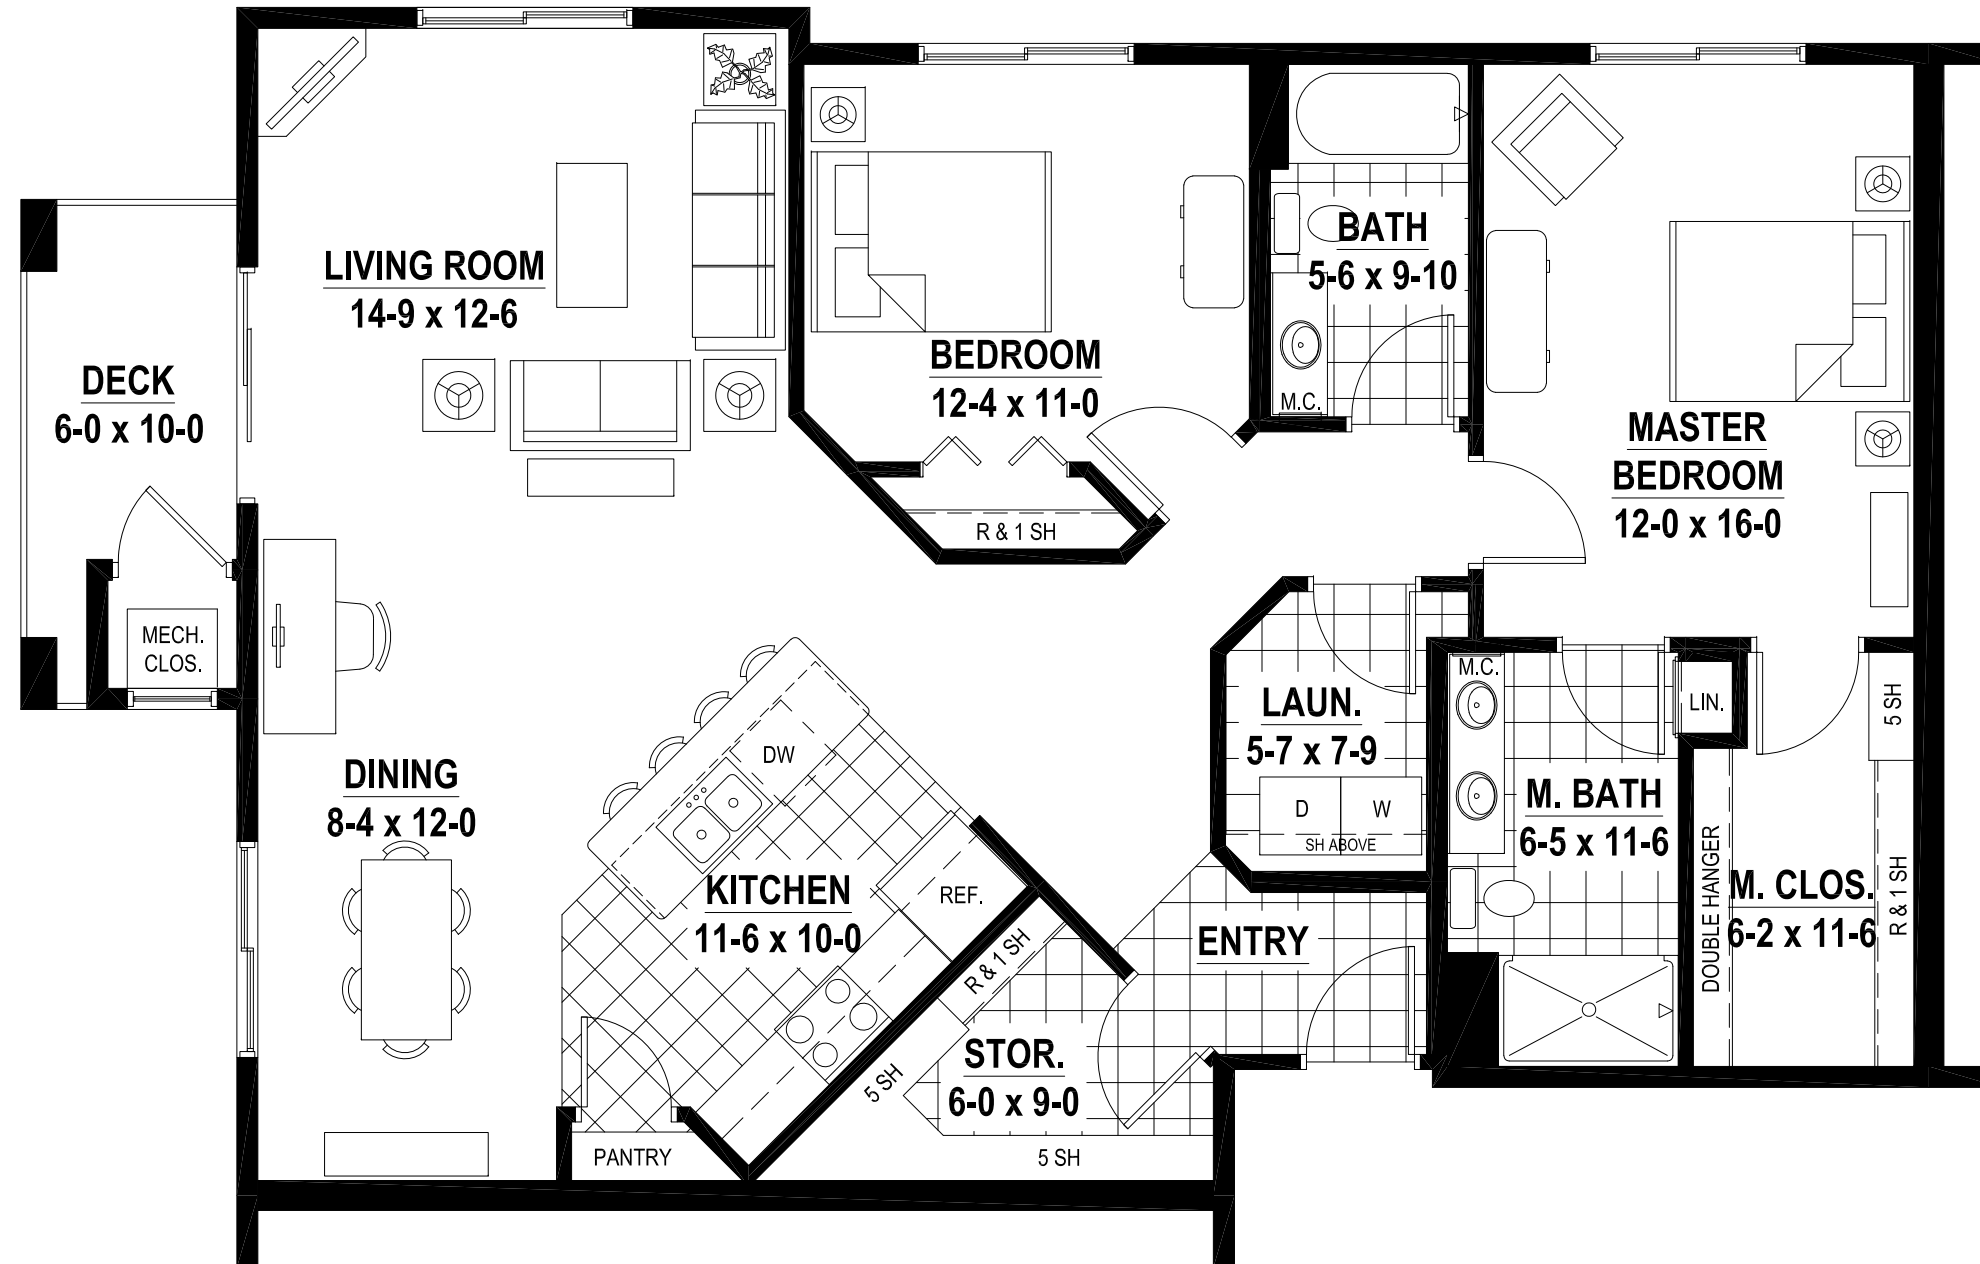

Home K

1,453 square feet
2 bedroom, 2 bath

Scale: 3/16"=1'-0"

Unit plans subject to change without notice. Rev. 04/21/17

To learn more call: 720-644-1188