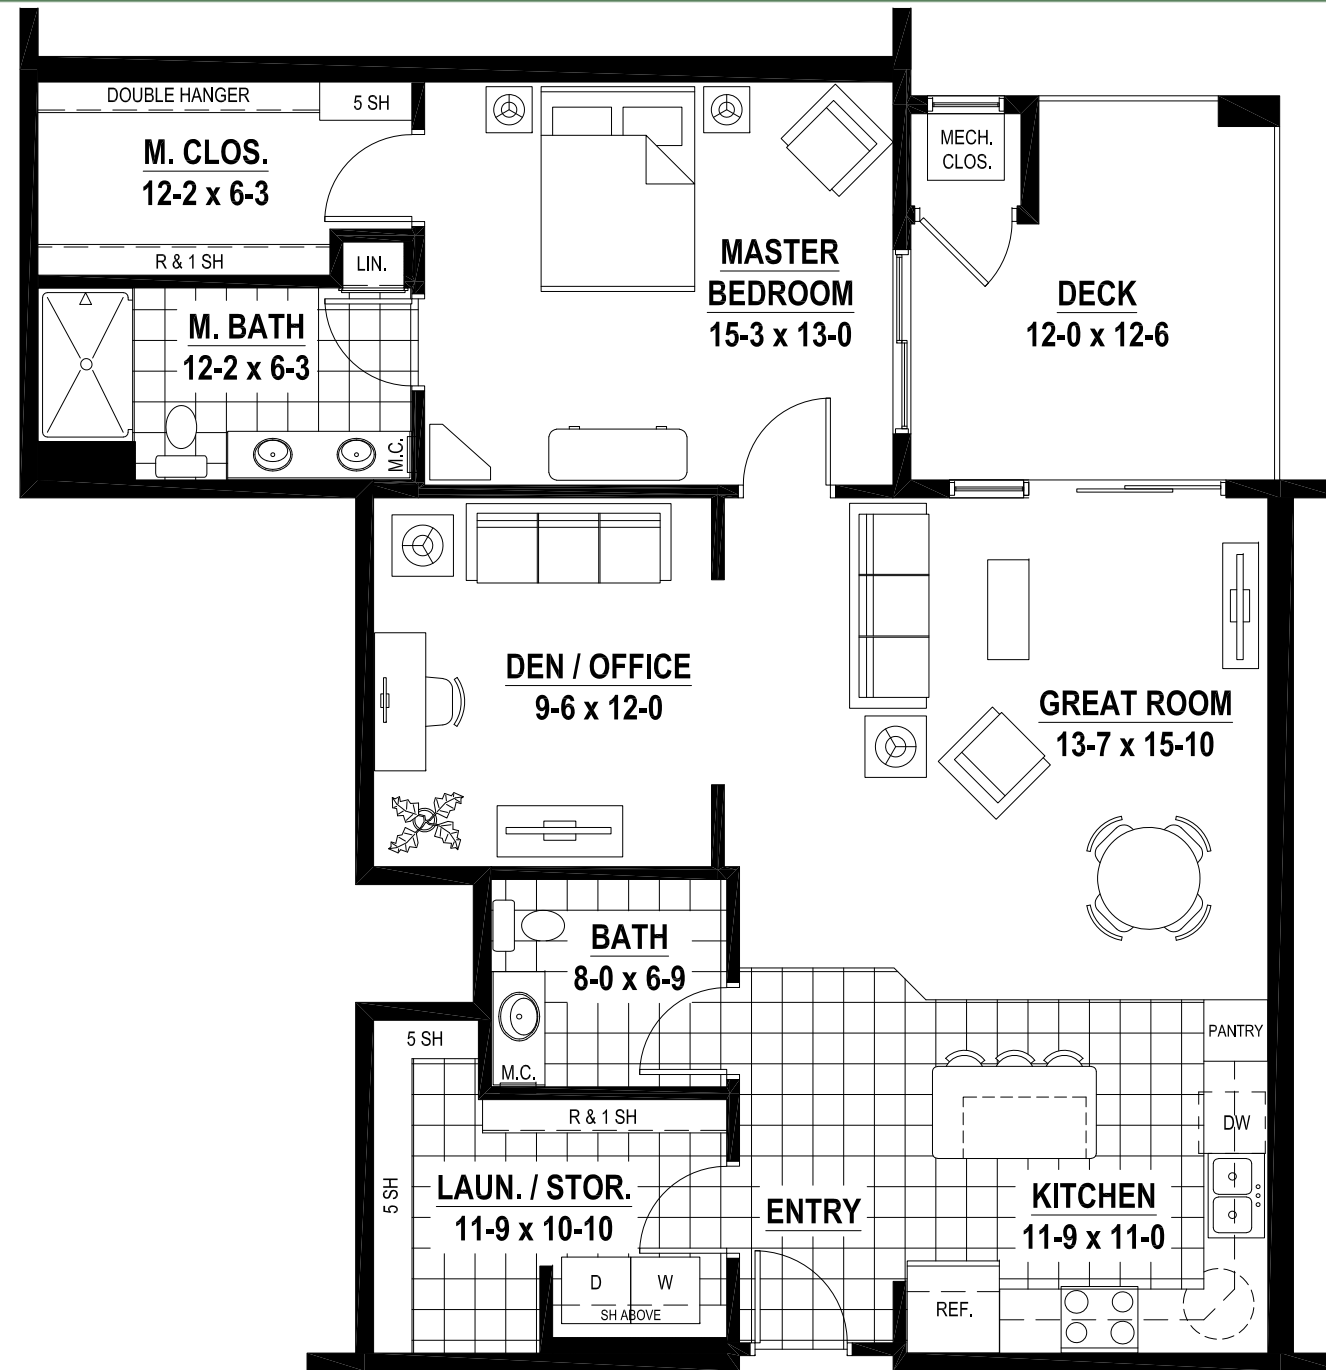

Home O

1,222 square feet
1 bedroom, 1-1/2 bath, den

Not to Scale
Unit plans subject to change without notice. Rev. 04/21/17

To learn more call: 720-644-1188