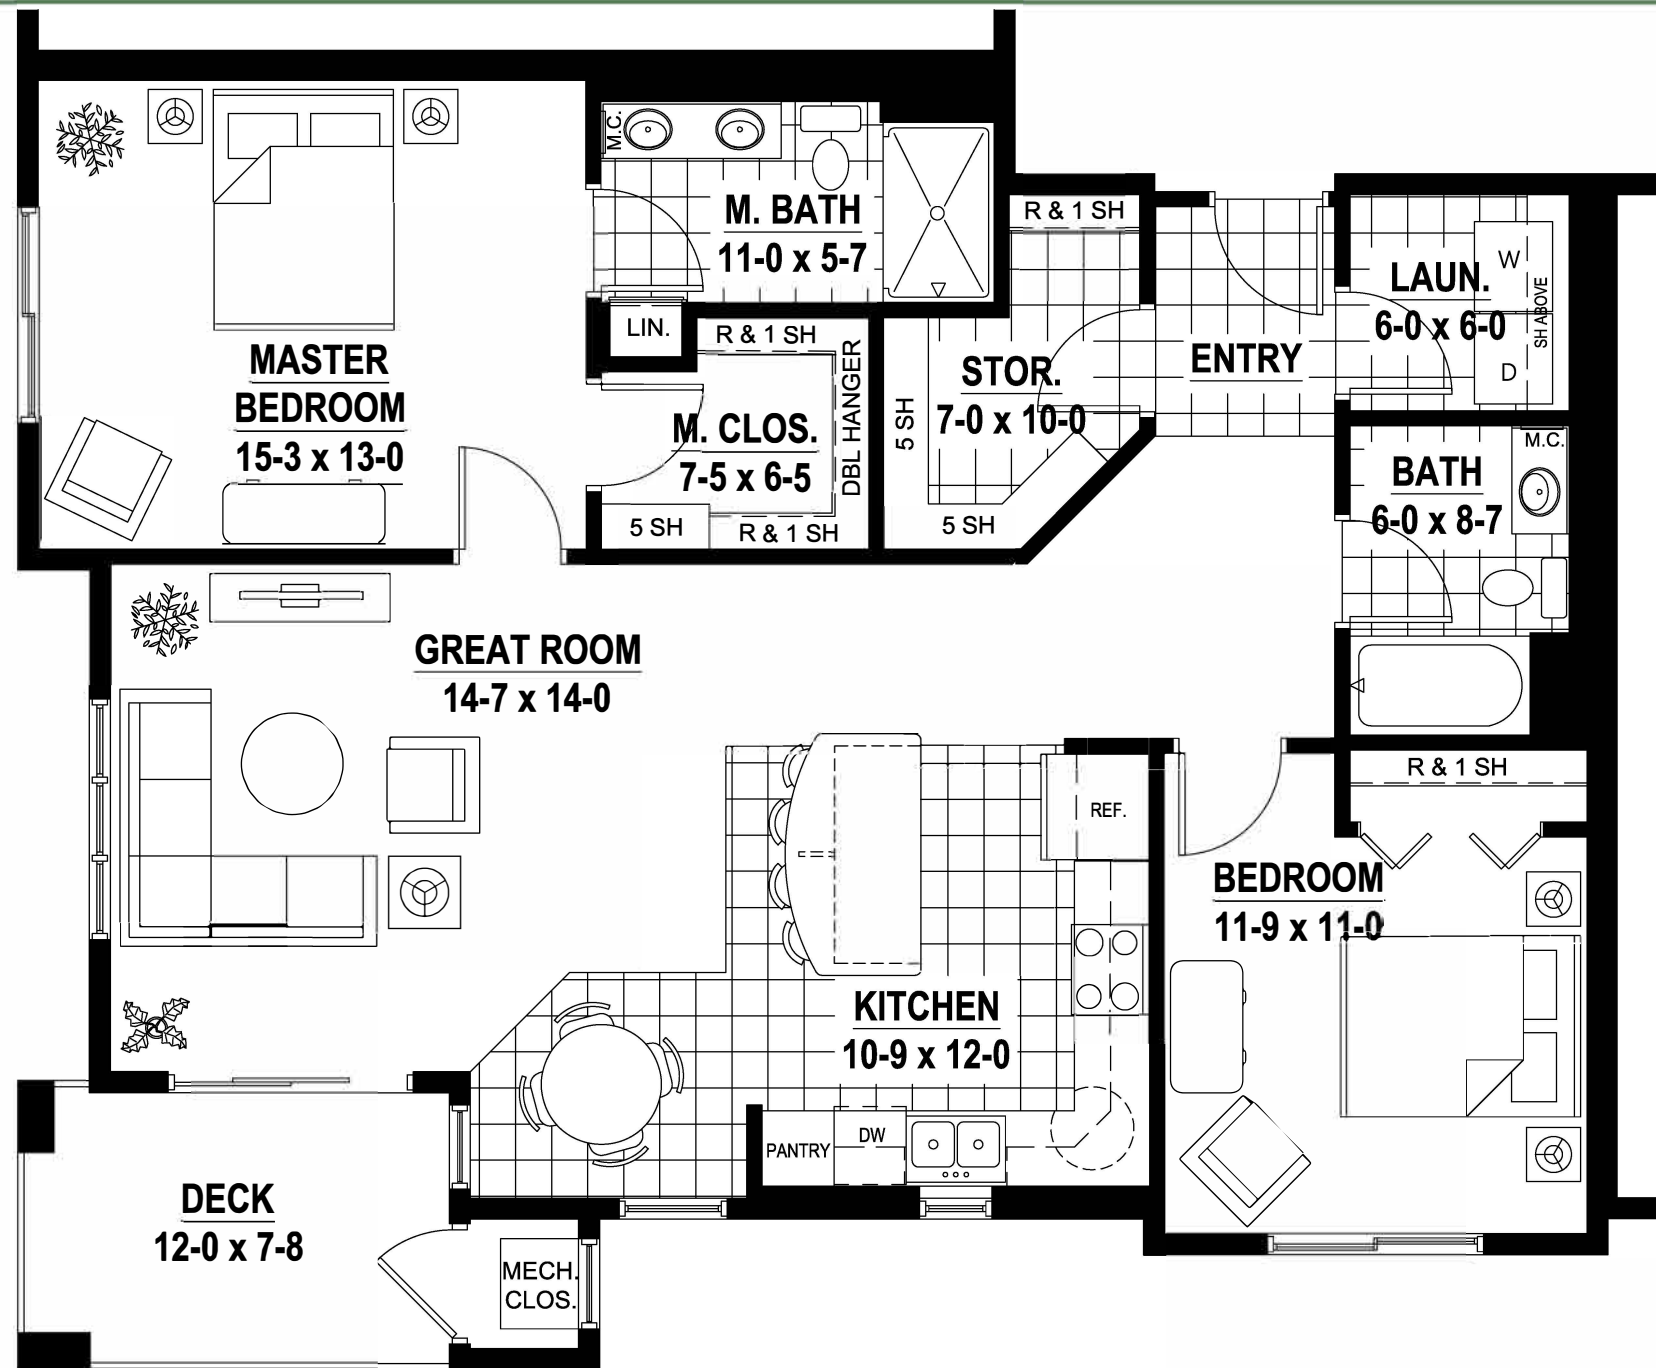

Home P.3 (Rev.)

1,293 square feet

2 bedroom, 2 bath

Scale: 3/16"=1'-0"

Unit plans subject to change without notice. Rev. 04/21/17

To learn more call: 720-644-1188