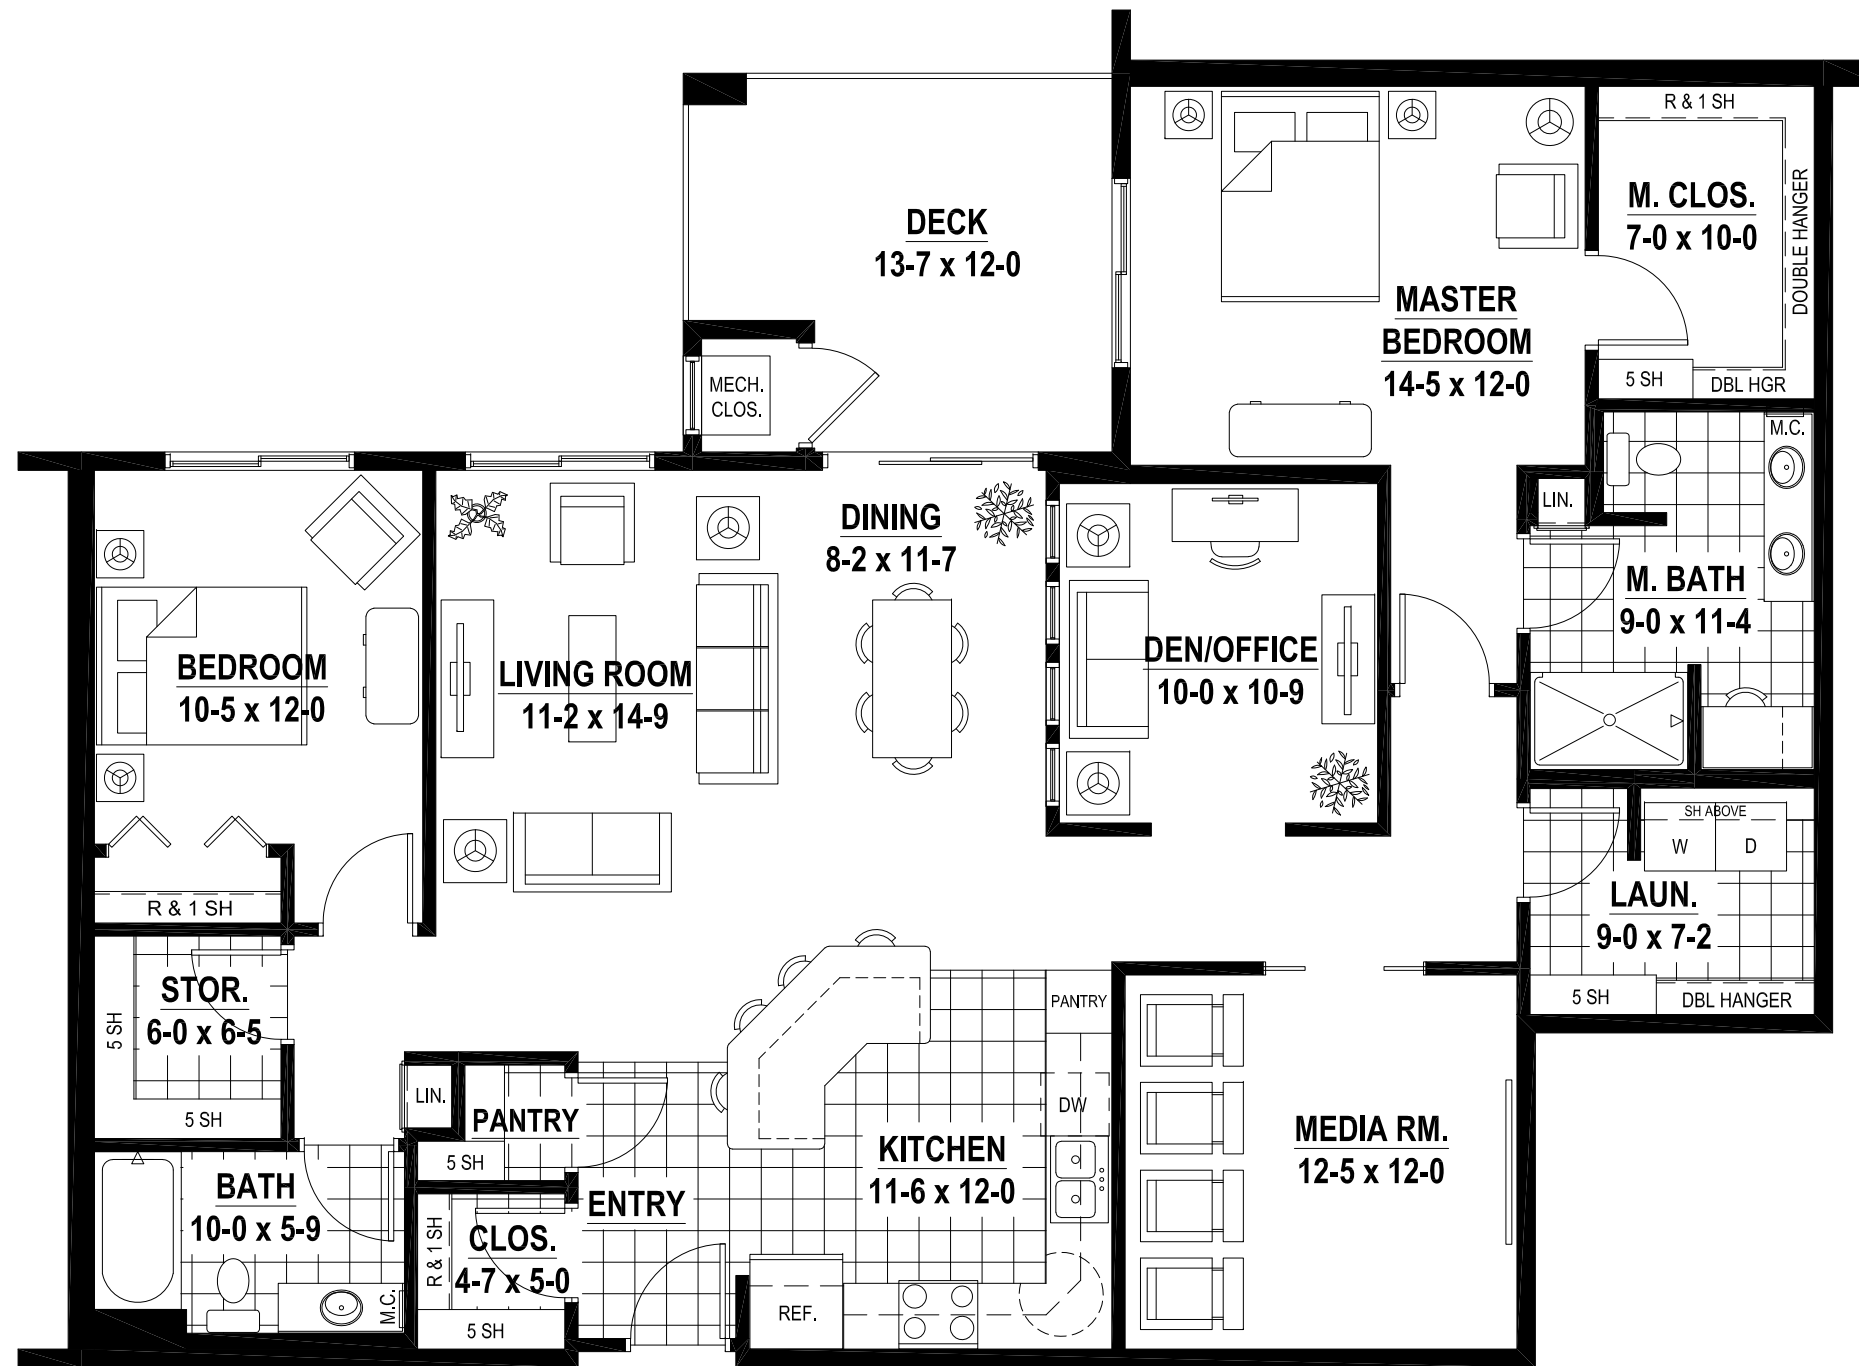

Home Y.2

1,753 square feet
2 bedroom, 2 bath, den

Not to Scale

Unit plans subject to change without notice. Rev. 04/21/17

To learn more call: 720-644-1188