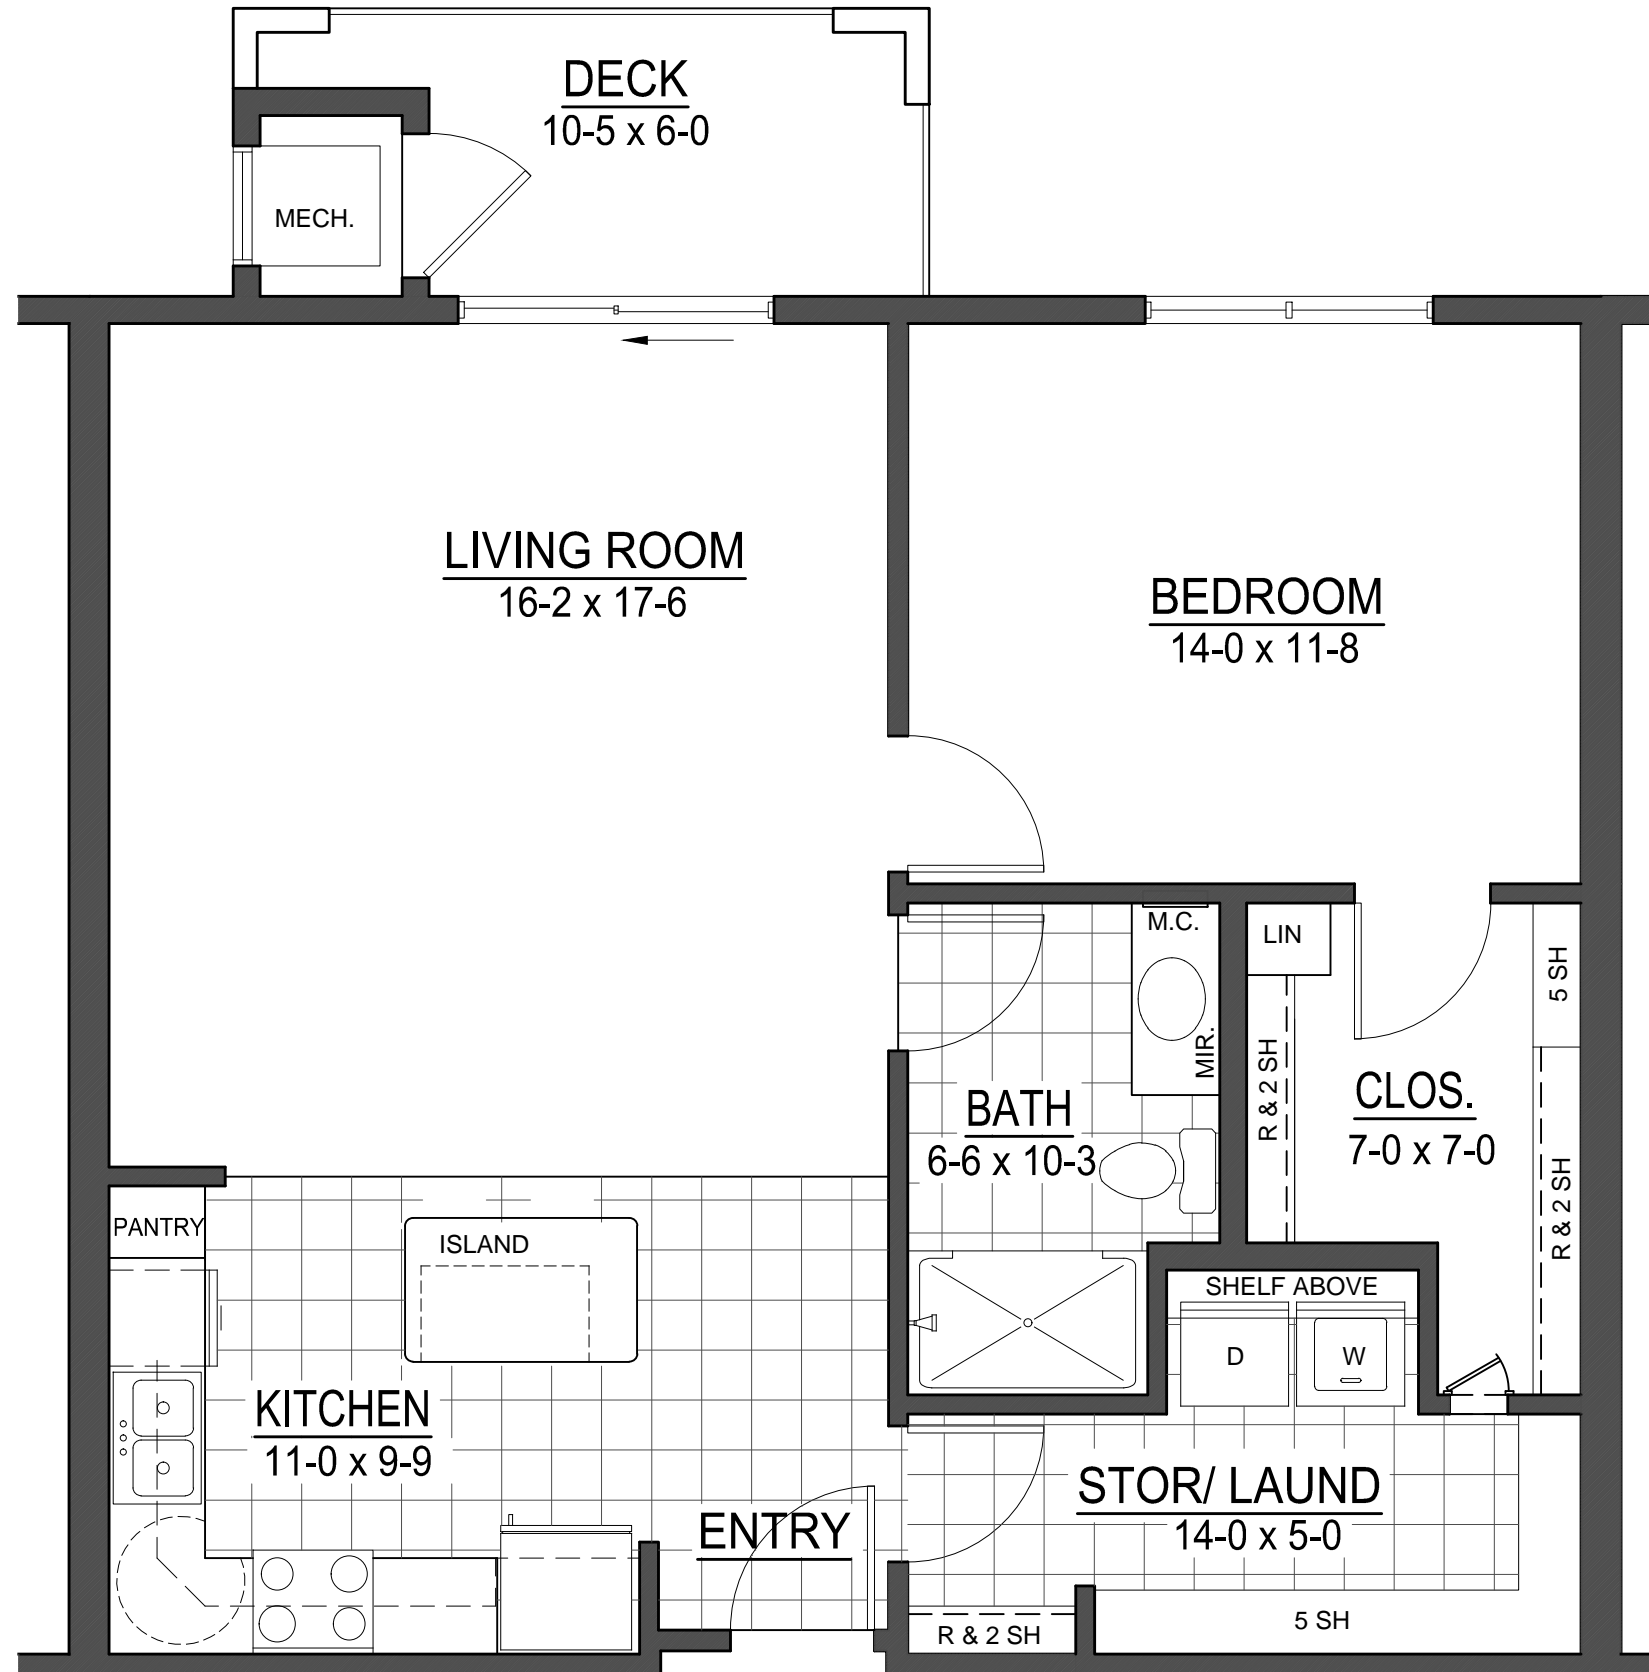

Village Cooperative  
of Ames  
An independent cooperative community

**Ashford** 1 Bedroom, 1 Bath - 912 Sq. Ft.

SCALE 1/4"=1'-0"