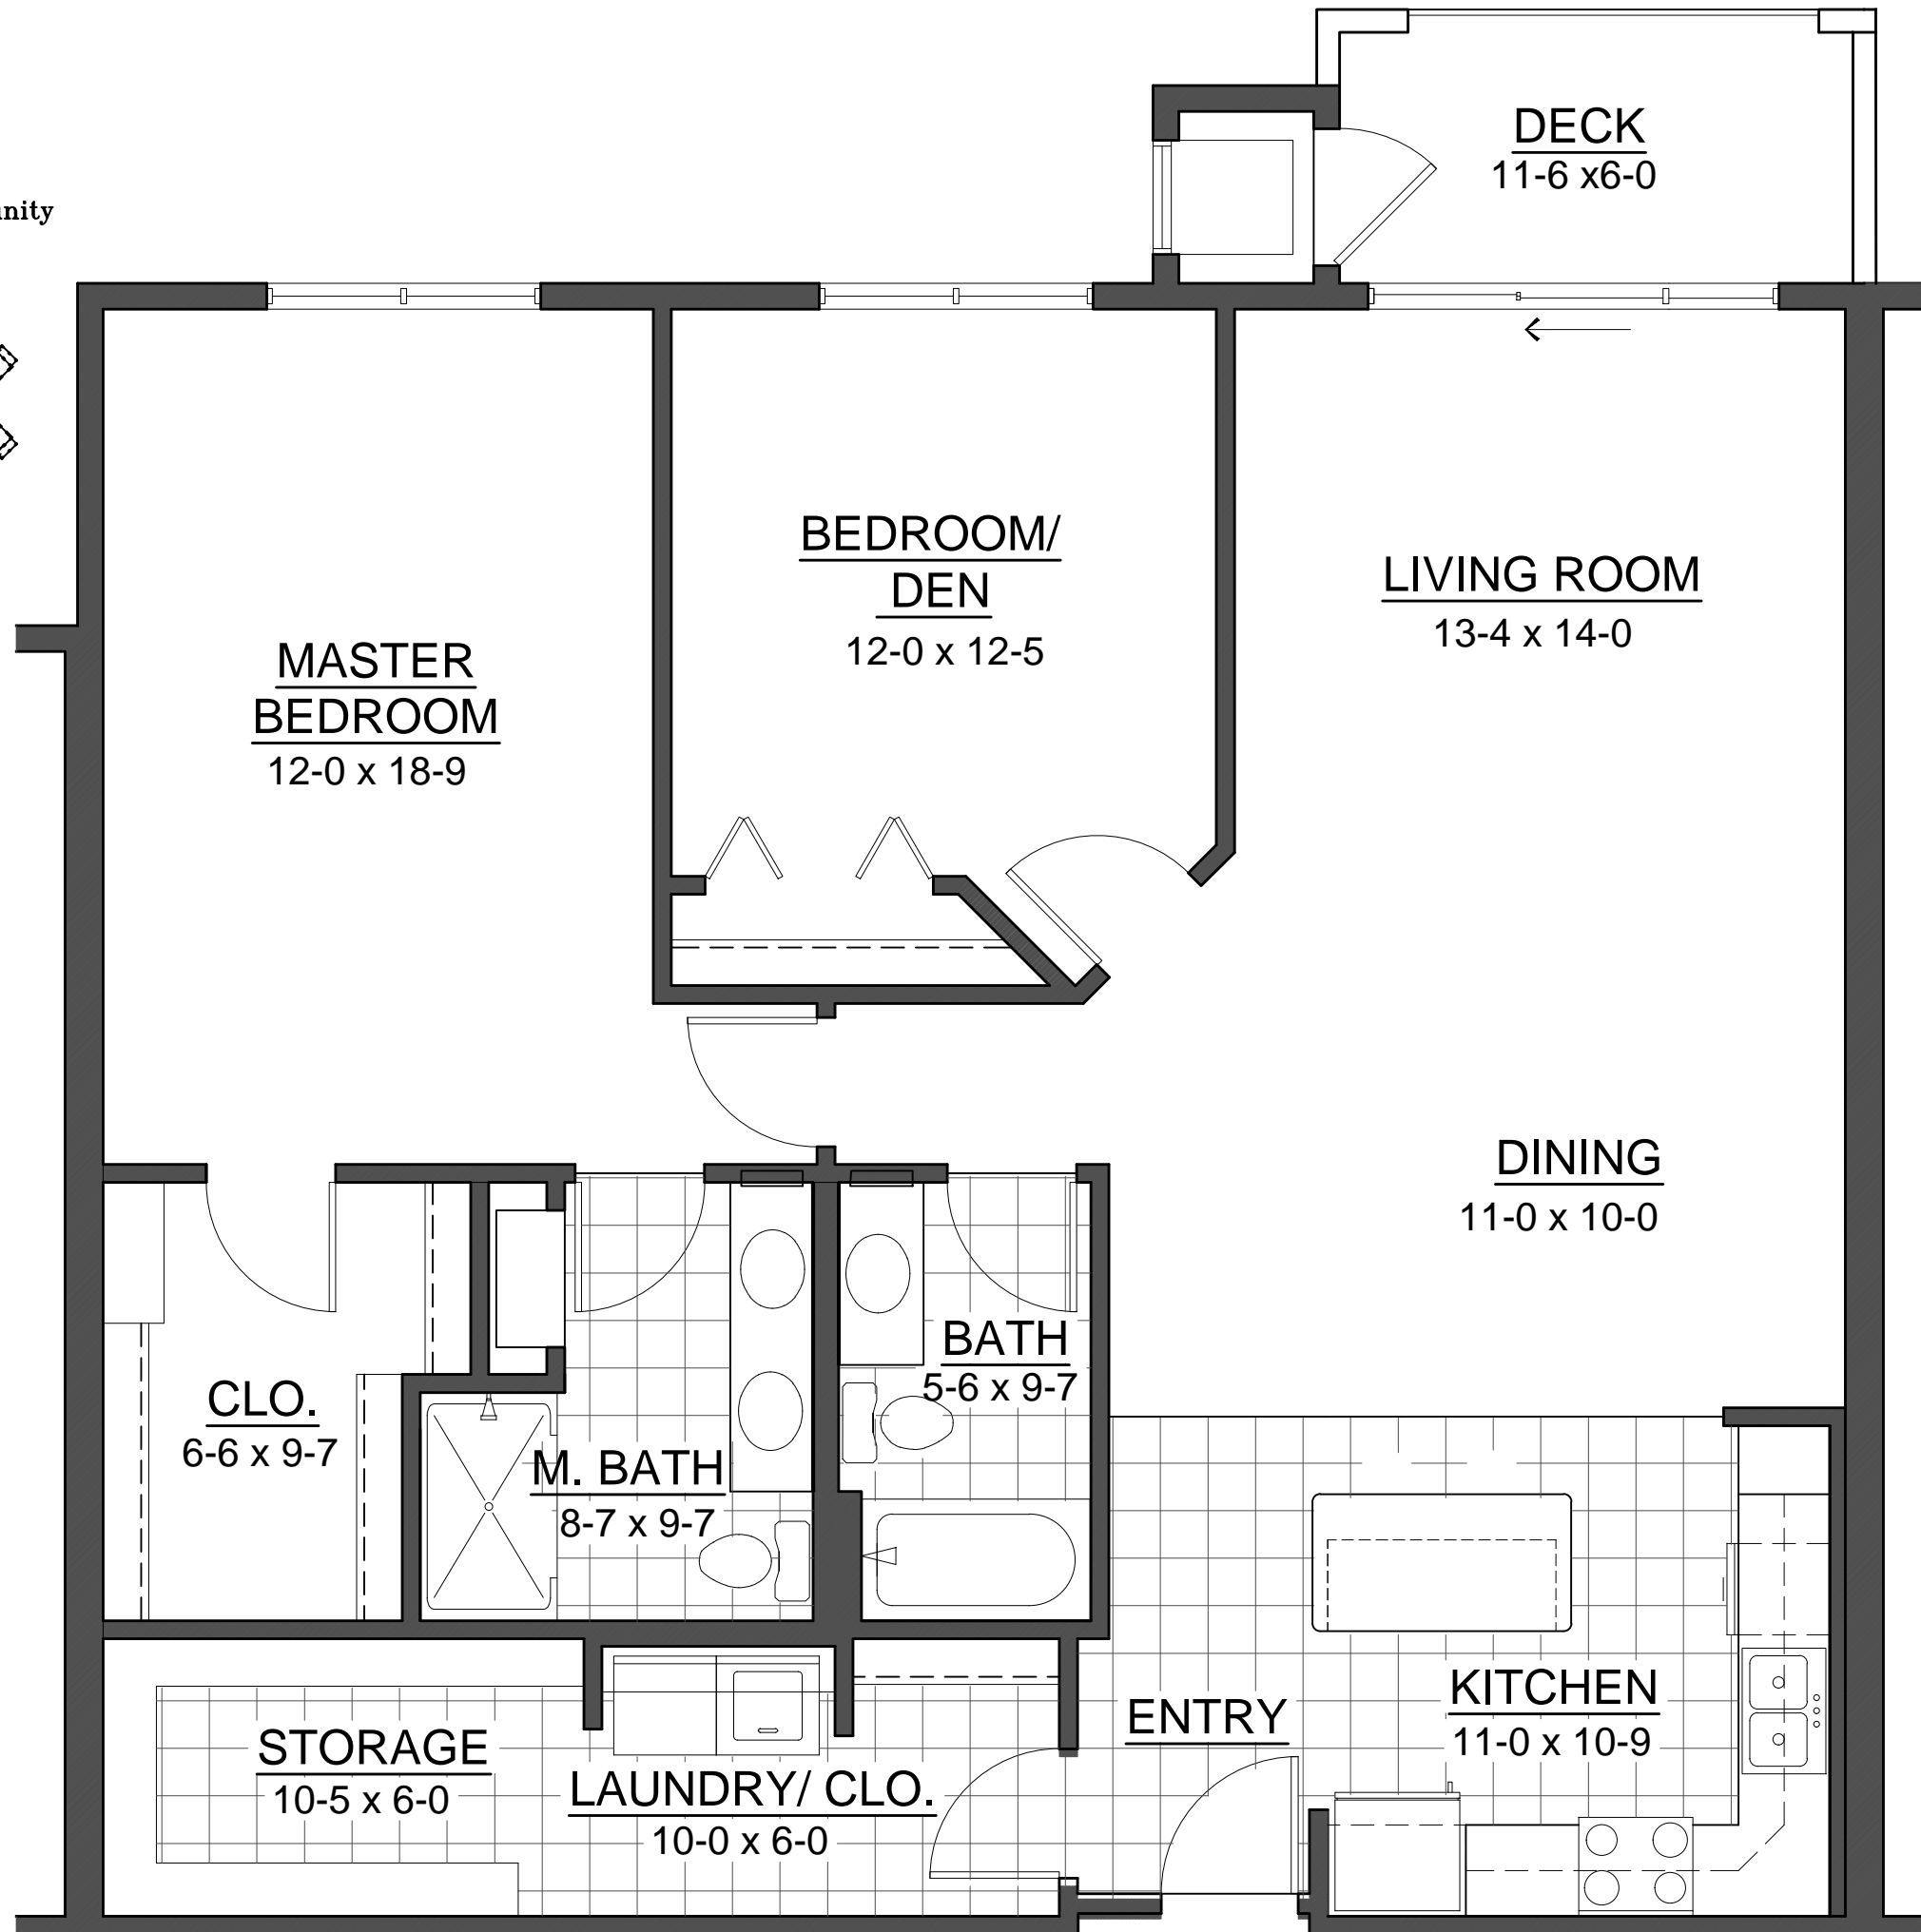

Village Cooperative
of Ames

An independent cooperative community

Hampton 2 Bedroom, 2 Bath - 1420 Sq. Ft.

SCALE 1/4"=1'-0"