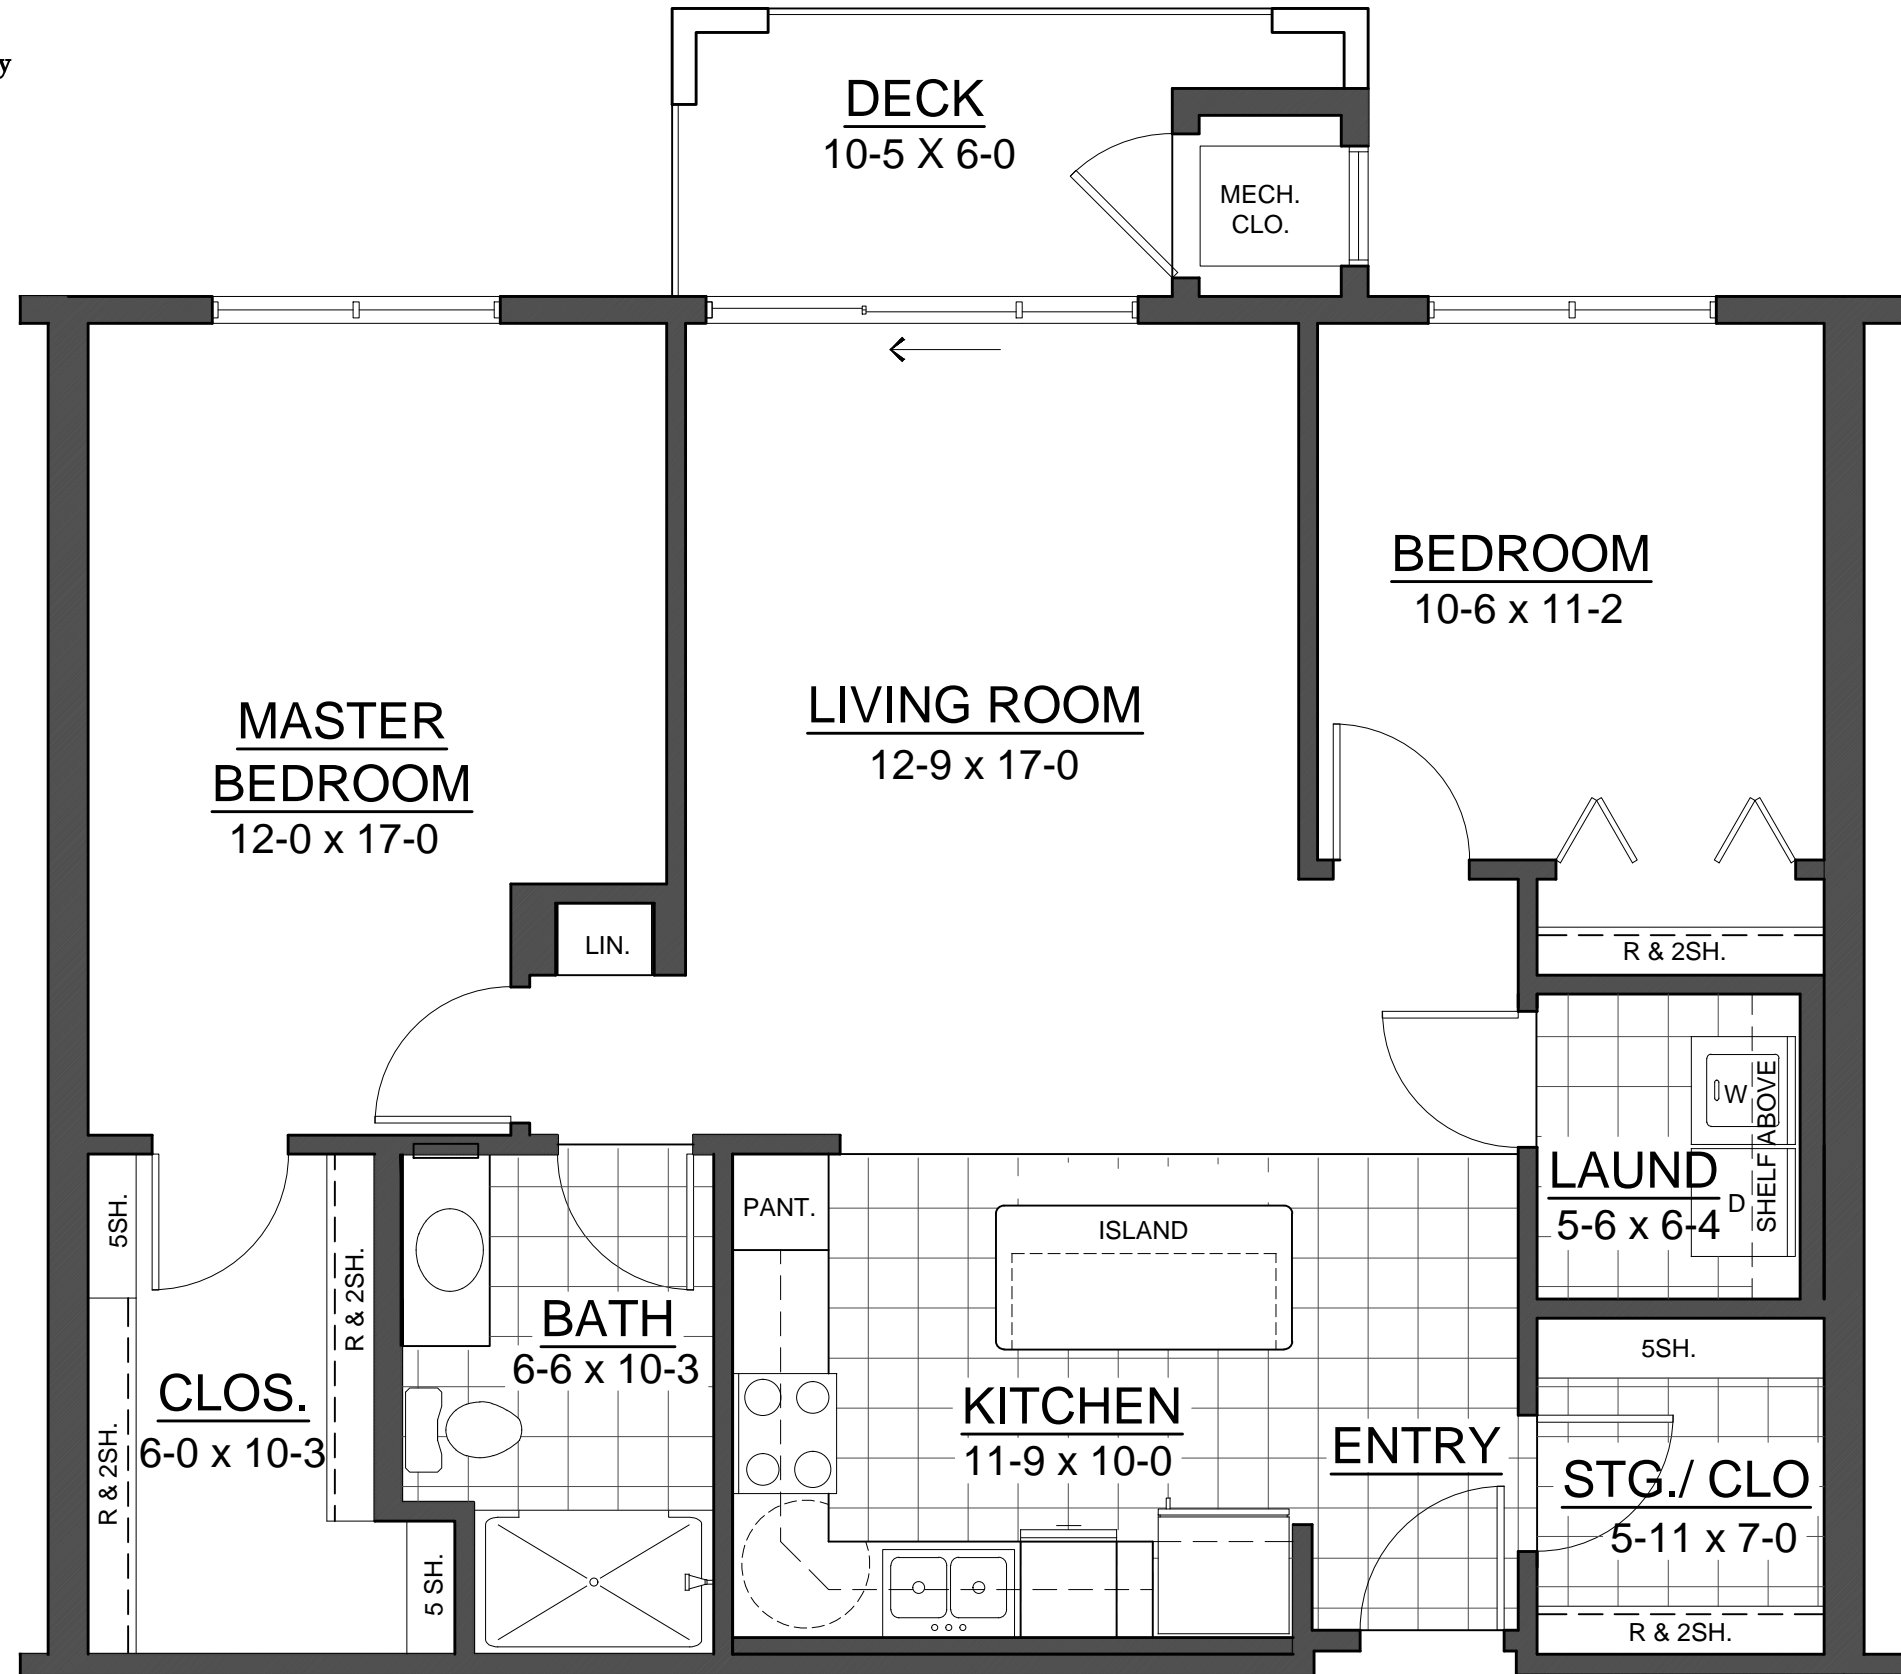

Village Cooperative
of Ames
An independent cooperative community

Brookfield 2 Bedroom, 1 Bath - 1069 Sq. Ft.

SCALE 1/4"=1'-0"