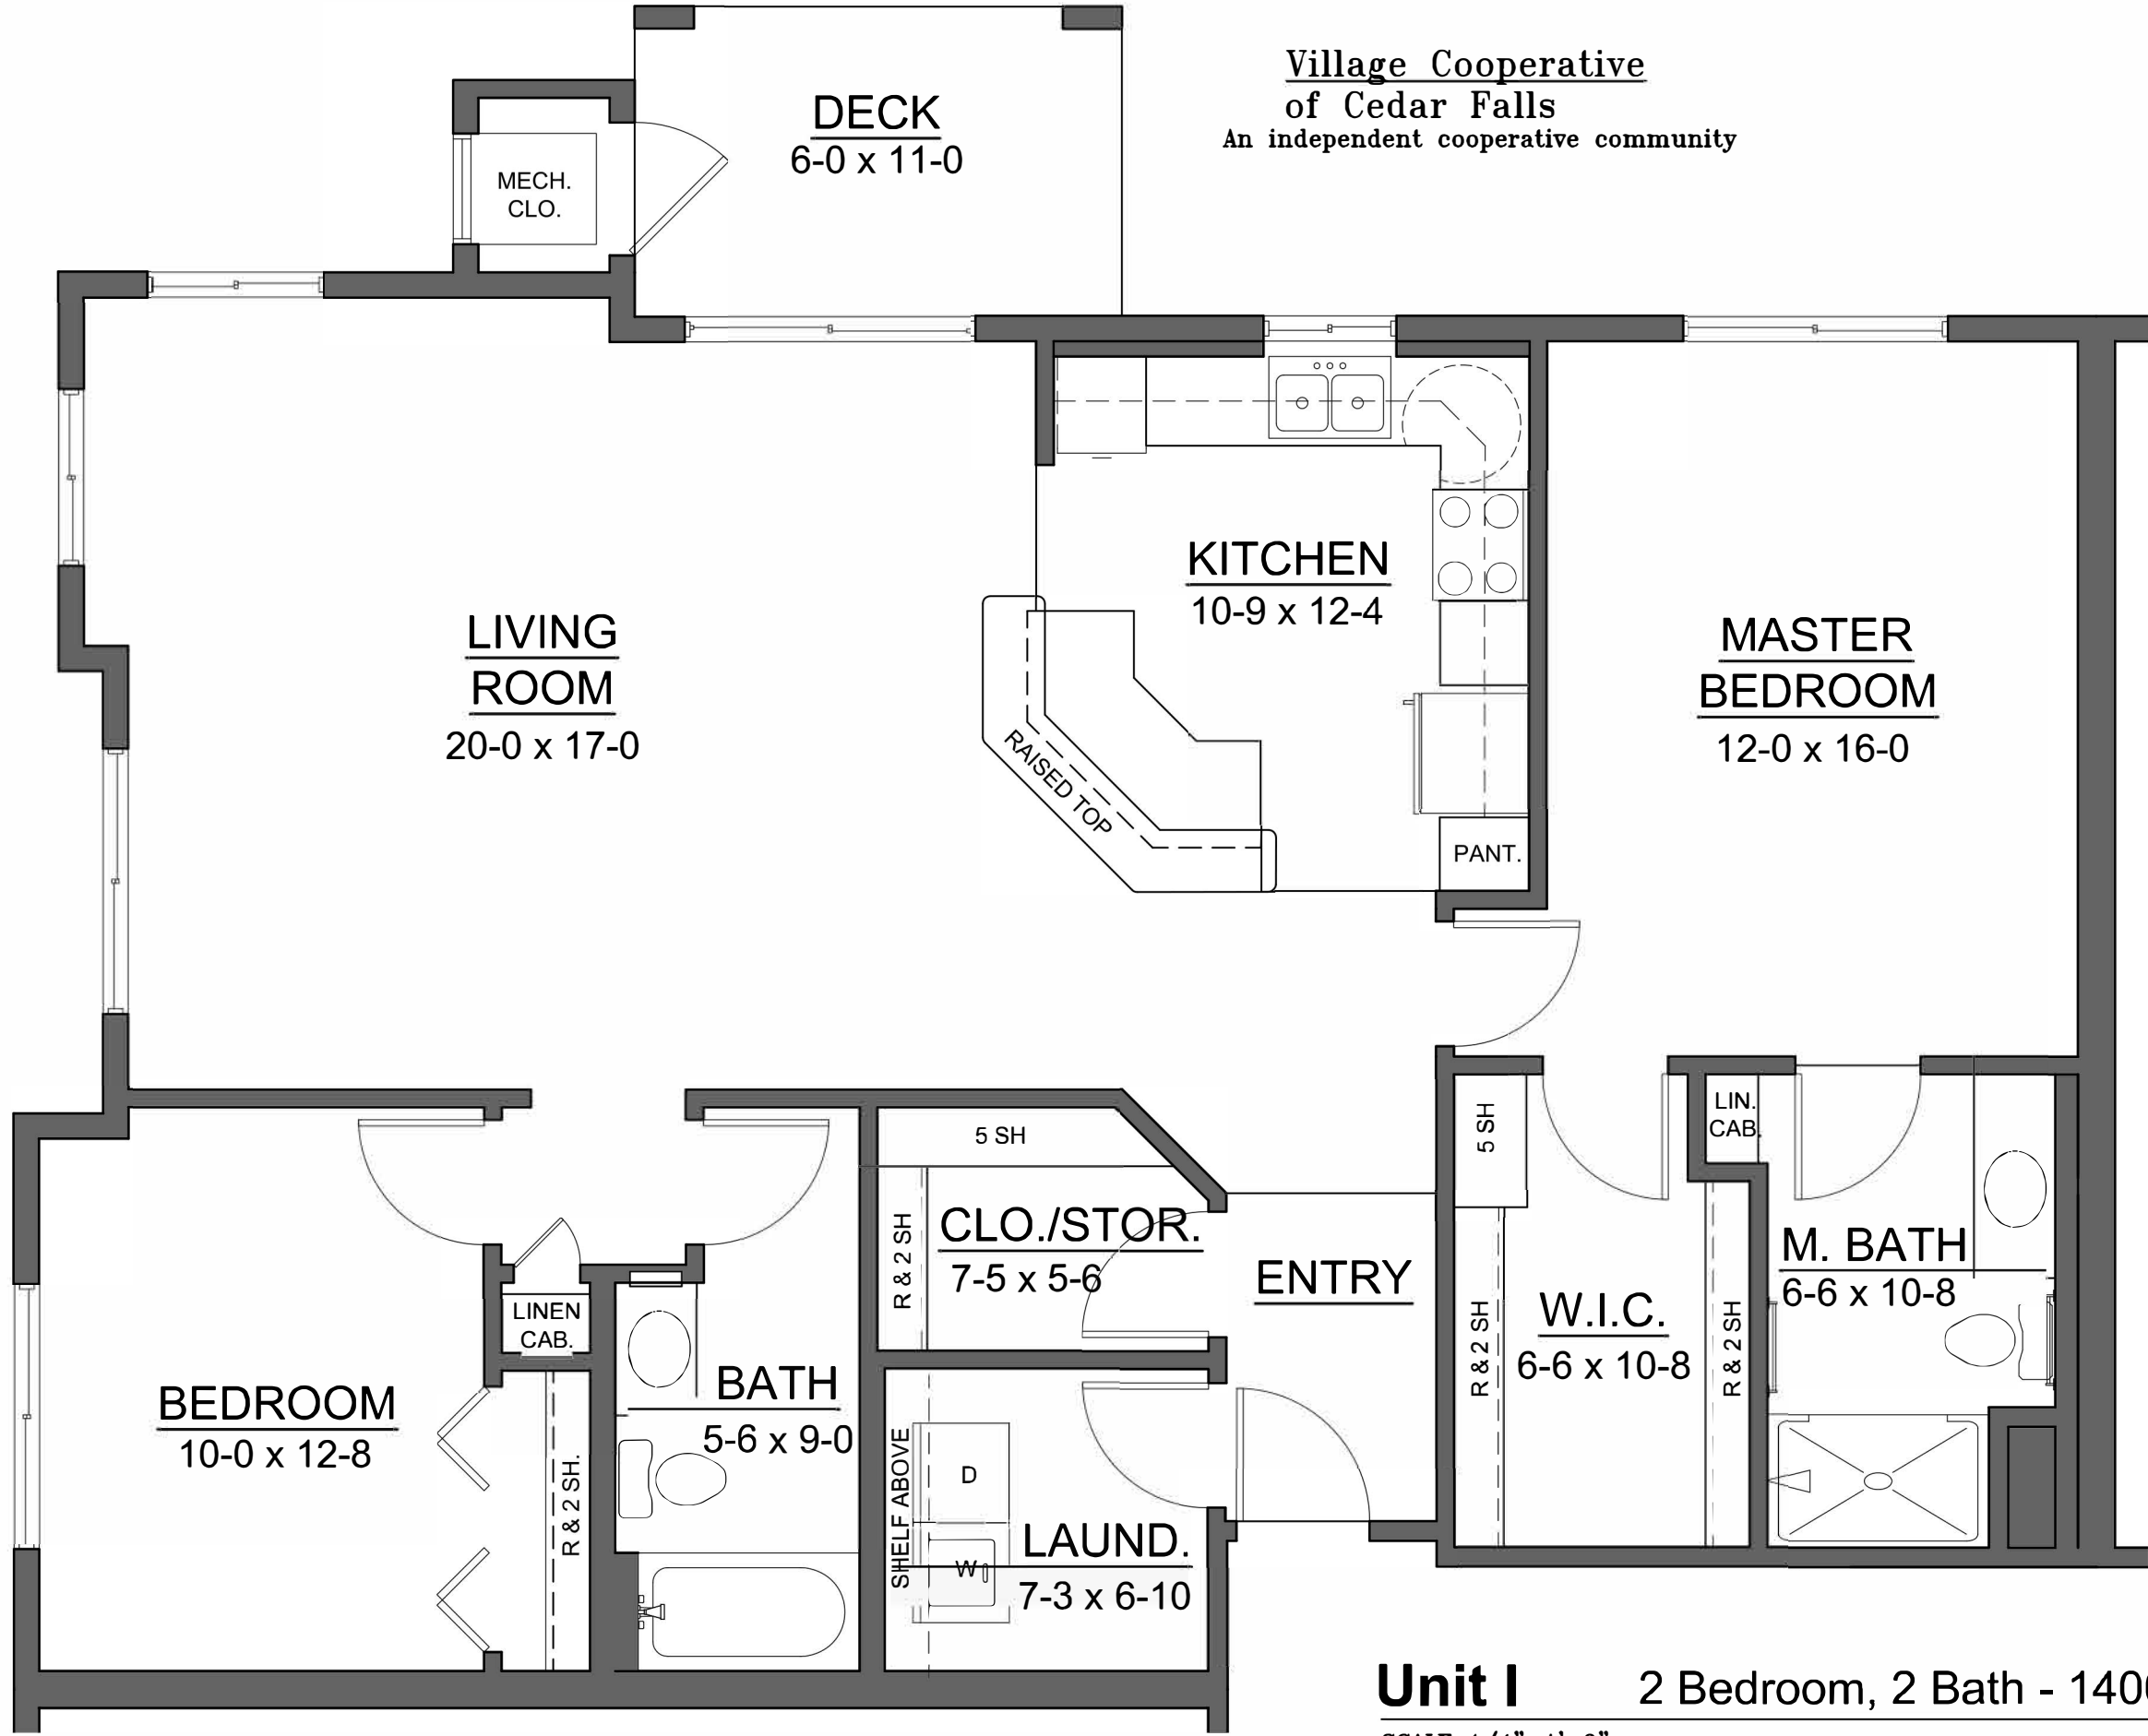

Village Cooperative  
of Cedar Falls  
An independent cooperative community

**Unit I** 2 Bedroom, 2 Bath - 1400 Sq. Ft.

SCALE 1/4"=1'-0"