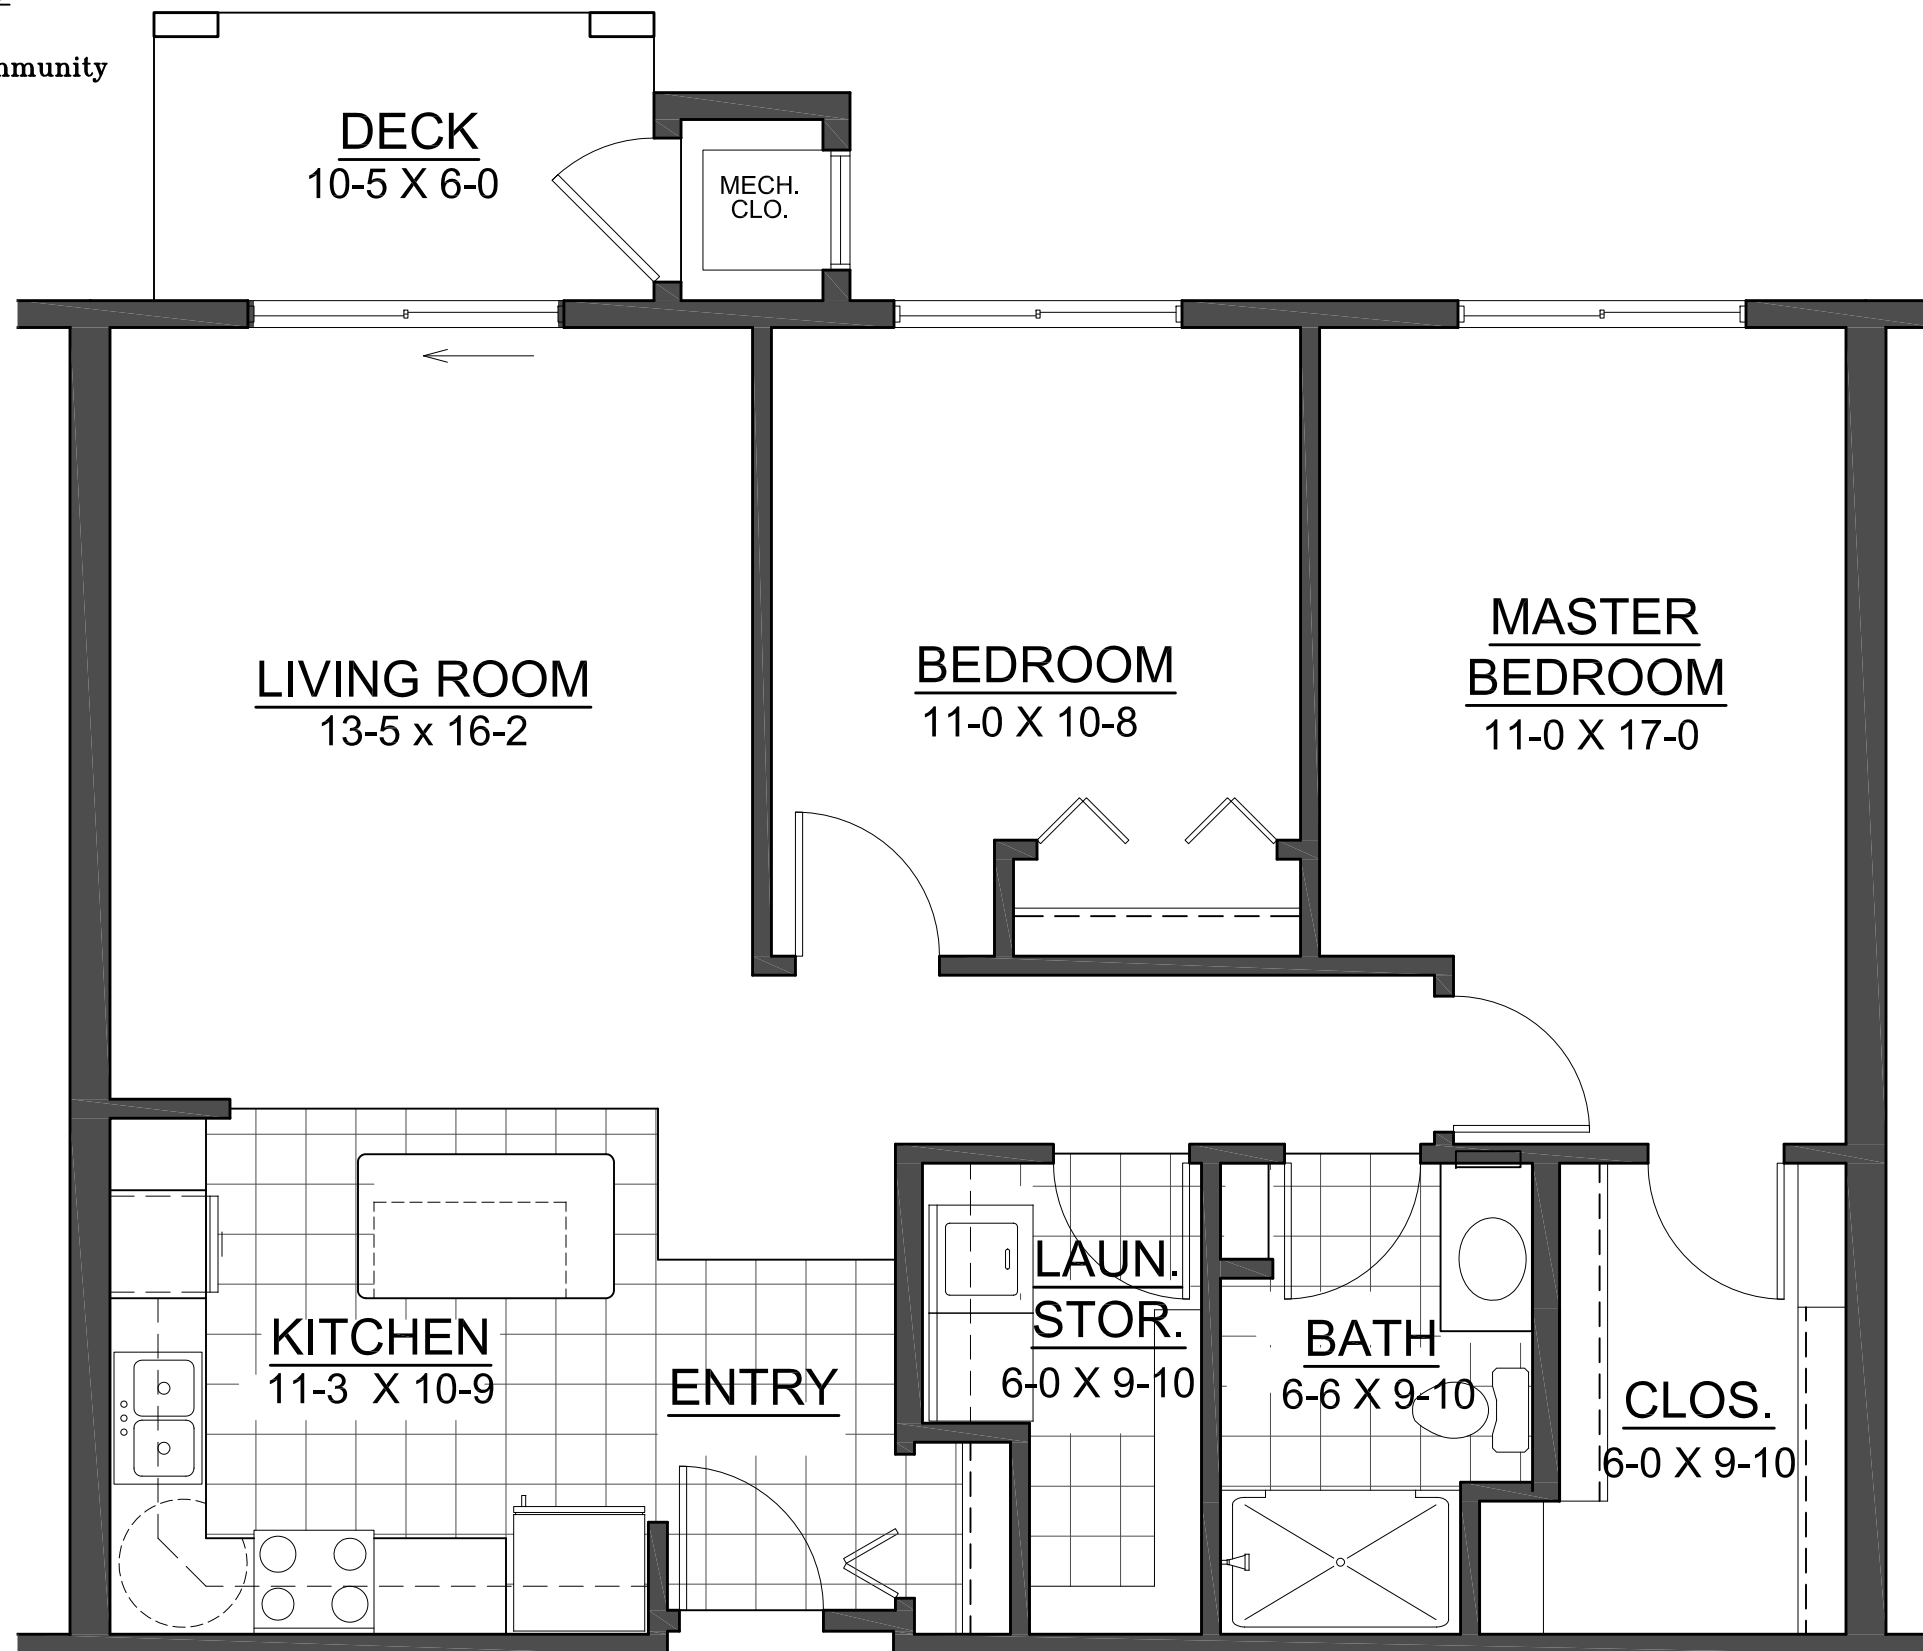

Village Cooperative
of Cedar Falls
An independent cooperative community

Unit E 2 Bedroom, 1 Bath - 1051 Sq. Ft.

SCALE 1/4"=1'-0"