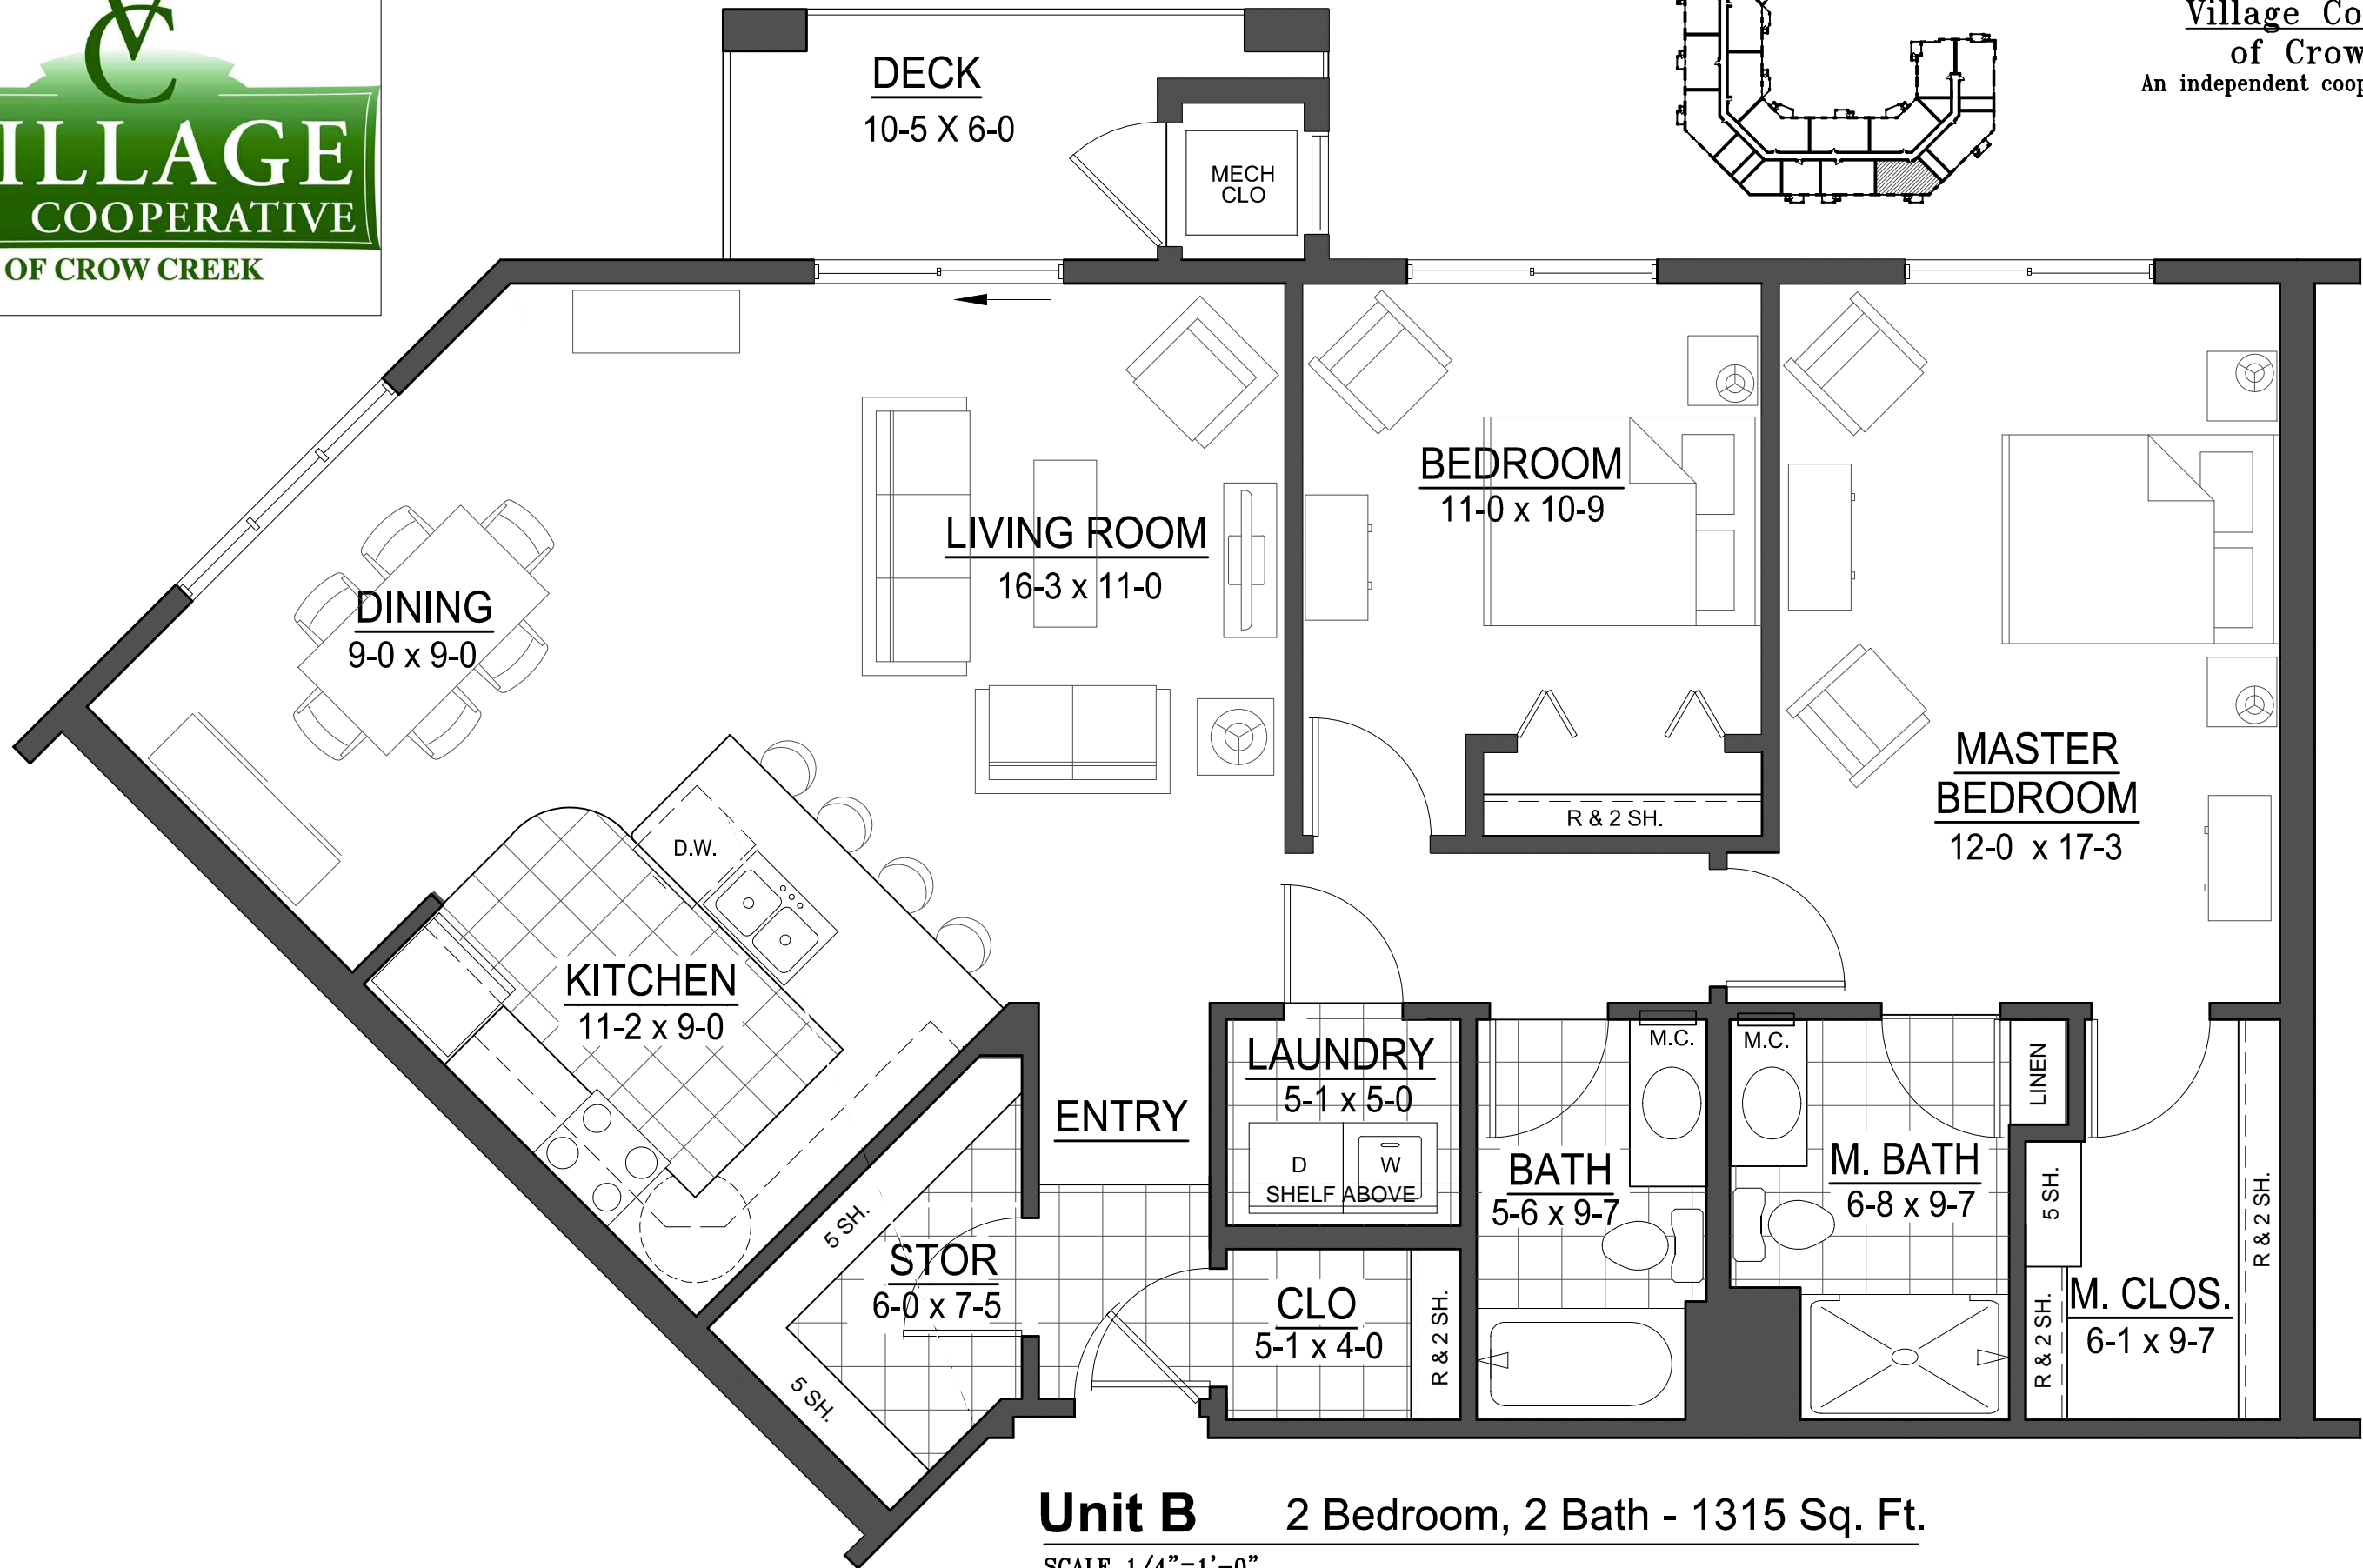

Village Cooperative  
of Crow Creek  
An independent cooperative community

**Unit B** 2 Bedroom, 2 Bath - 1315 Sq. Ft.

SCALE 1/4"=1'-0"