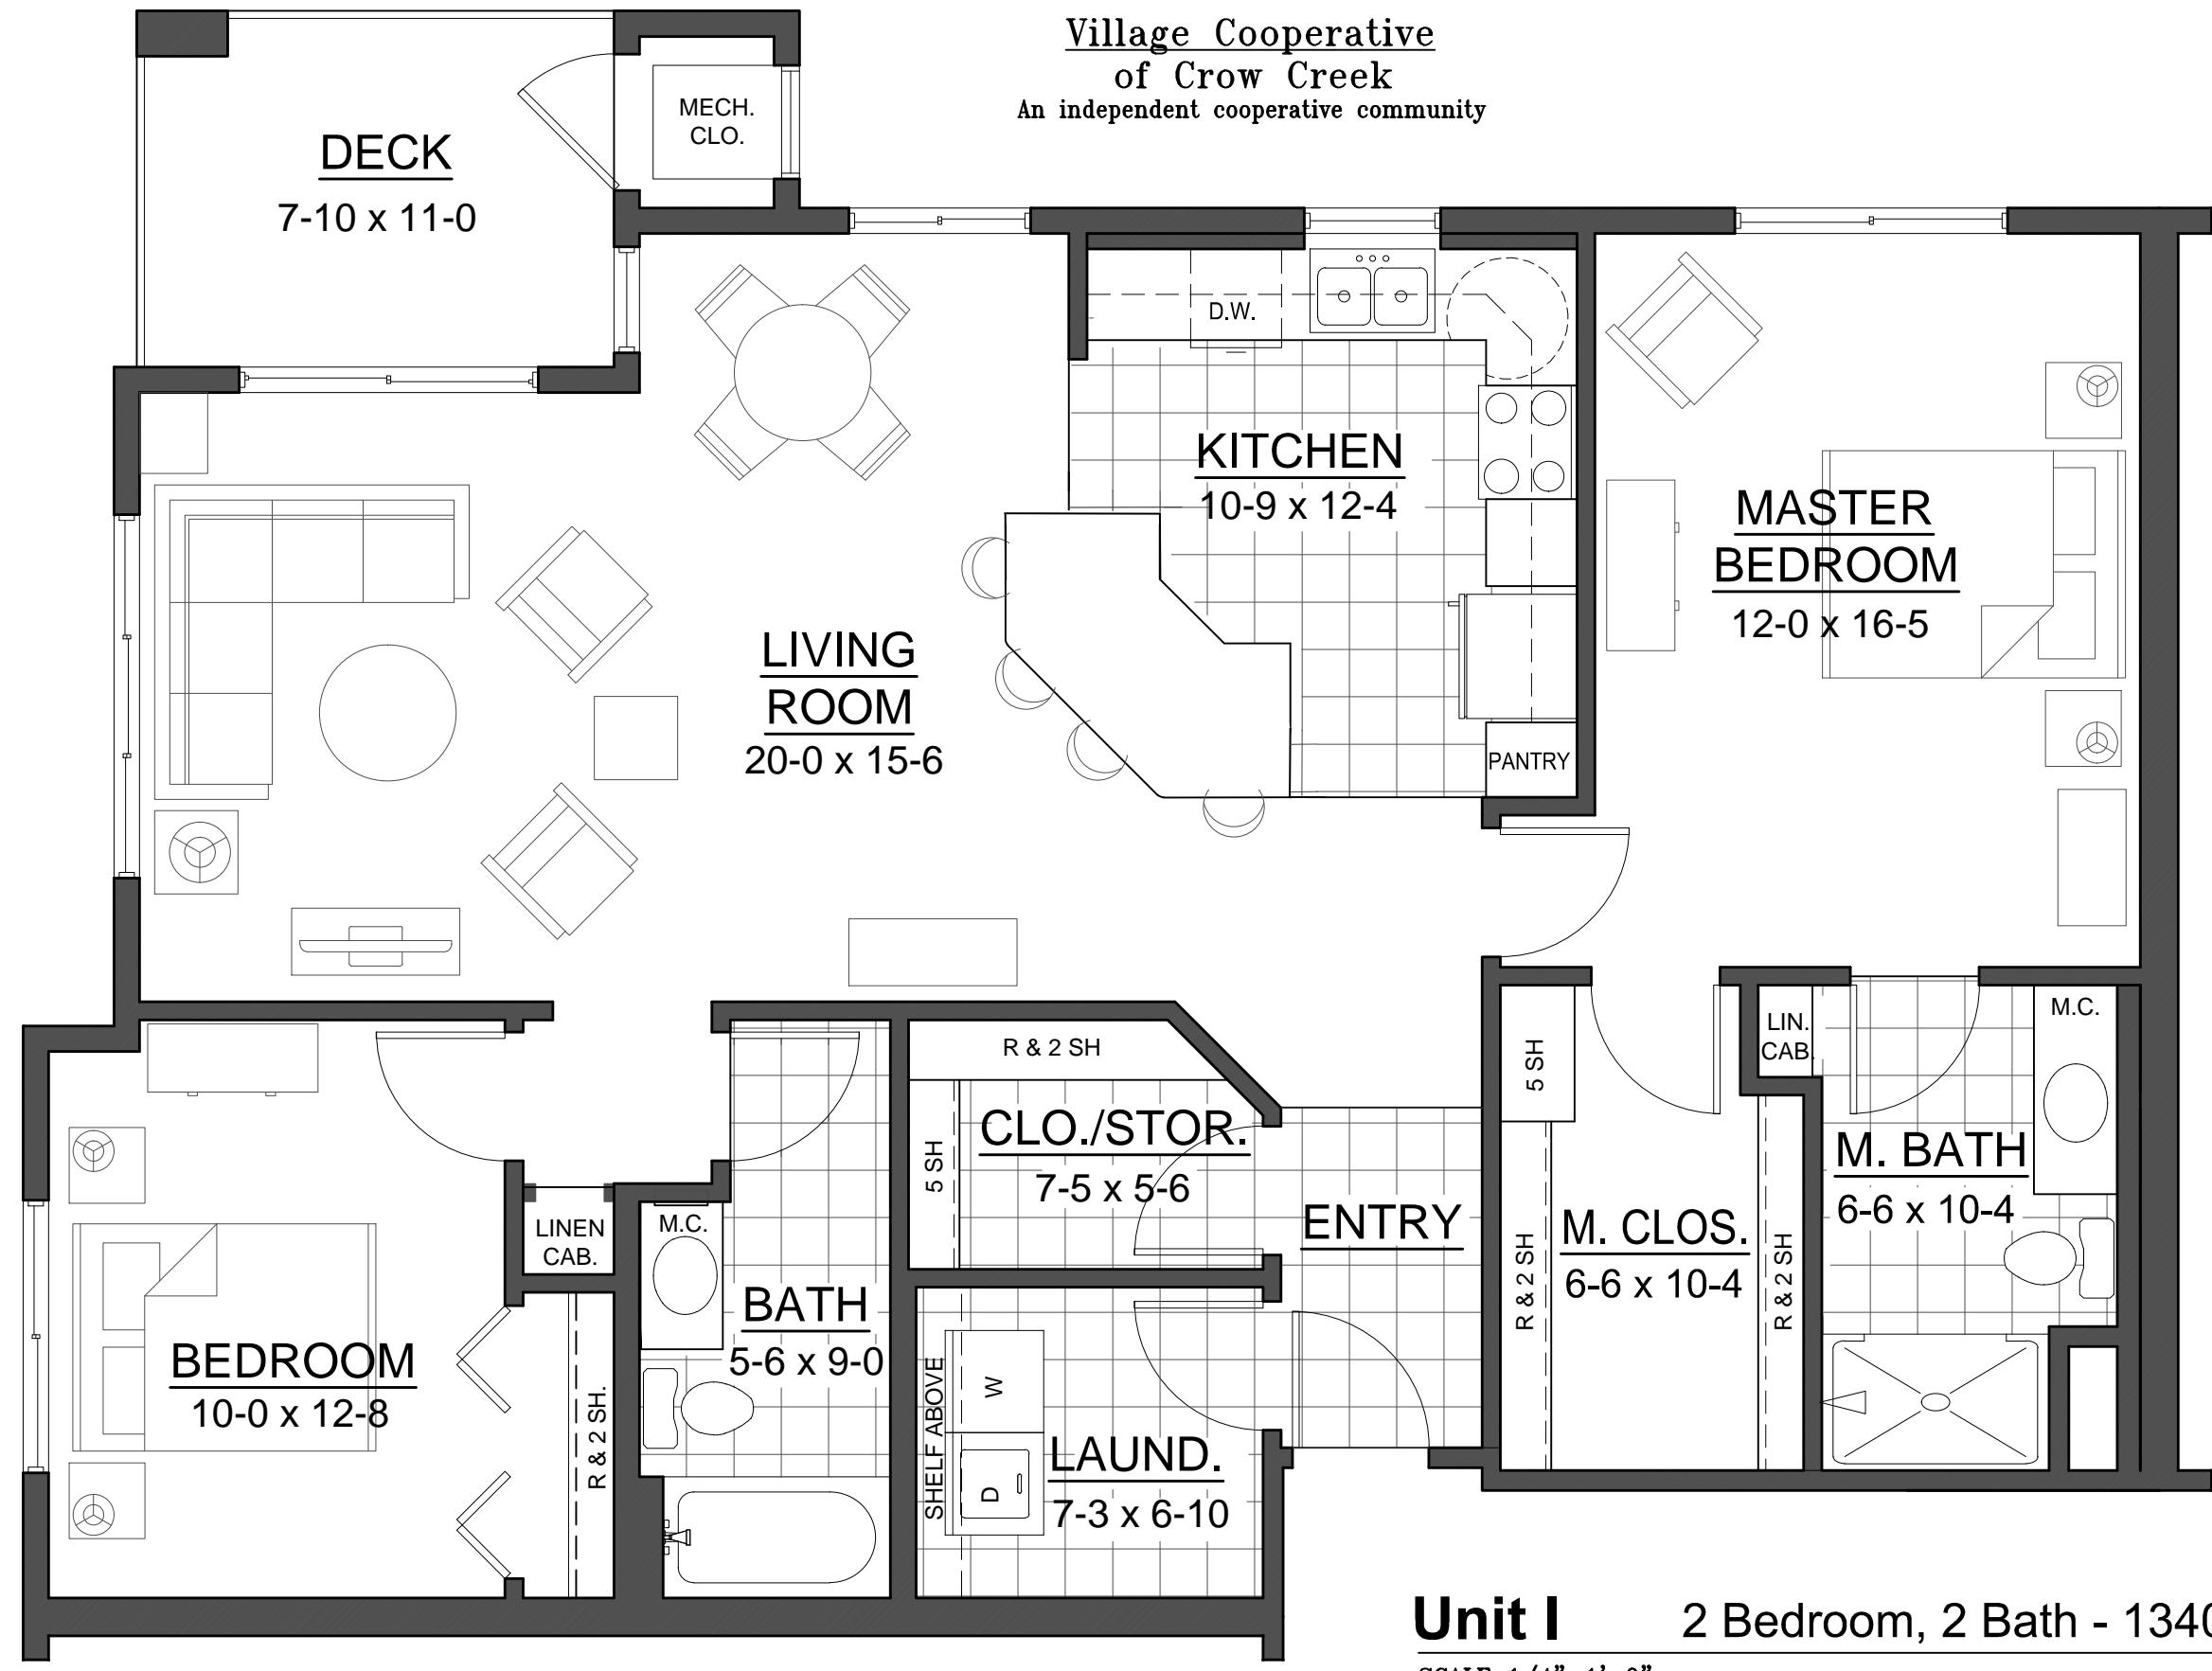

Village Cooperative
of Crow Creek
An independent cooperative community

Unit I 2 Bedroom, 2 Bath - 1340 Sq. Ft.
SCALE 1/4"=1'-0" WEST