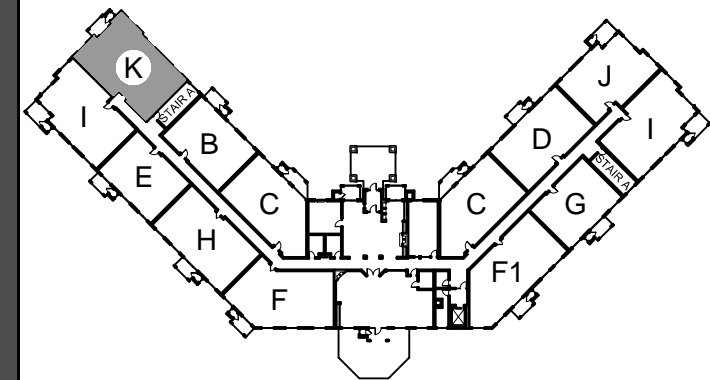

OF SIOUX CITY

Key Plan

Village Cooperative
of Sioux City
An independent cooperative community

Unit K

SCALE 1/4"=1'-0"

2 Bedroom, 2 Bath - 1,400 Sq. Ft.