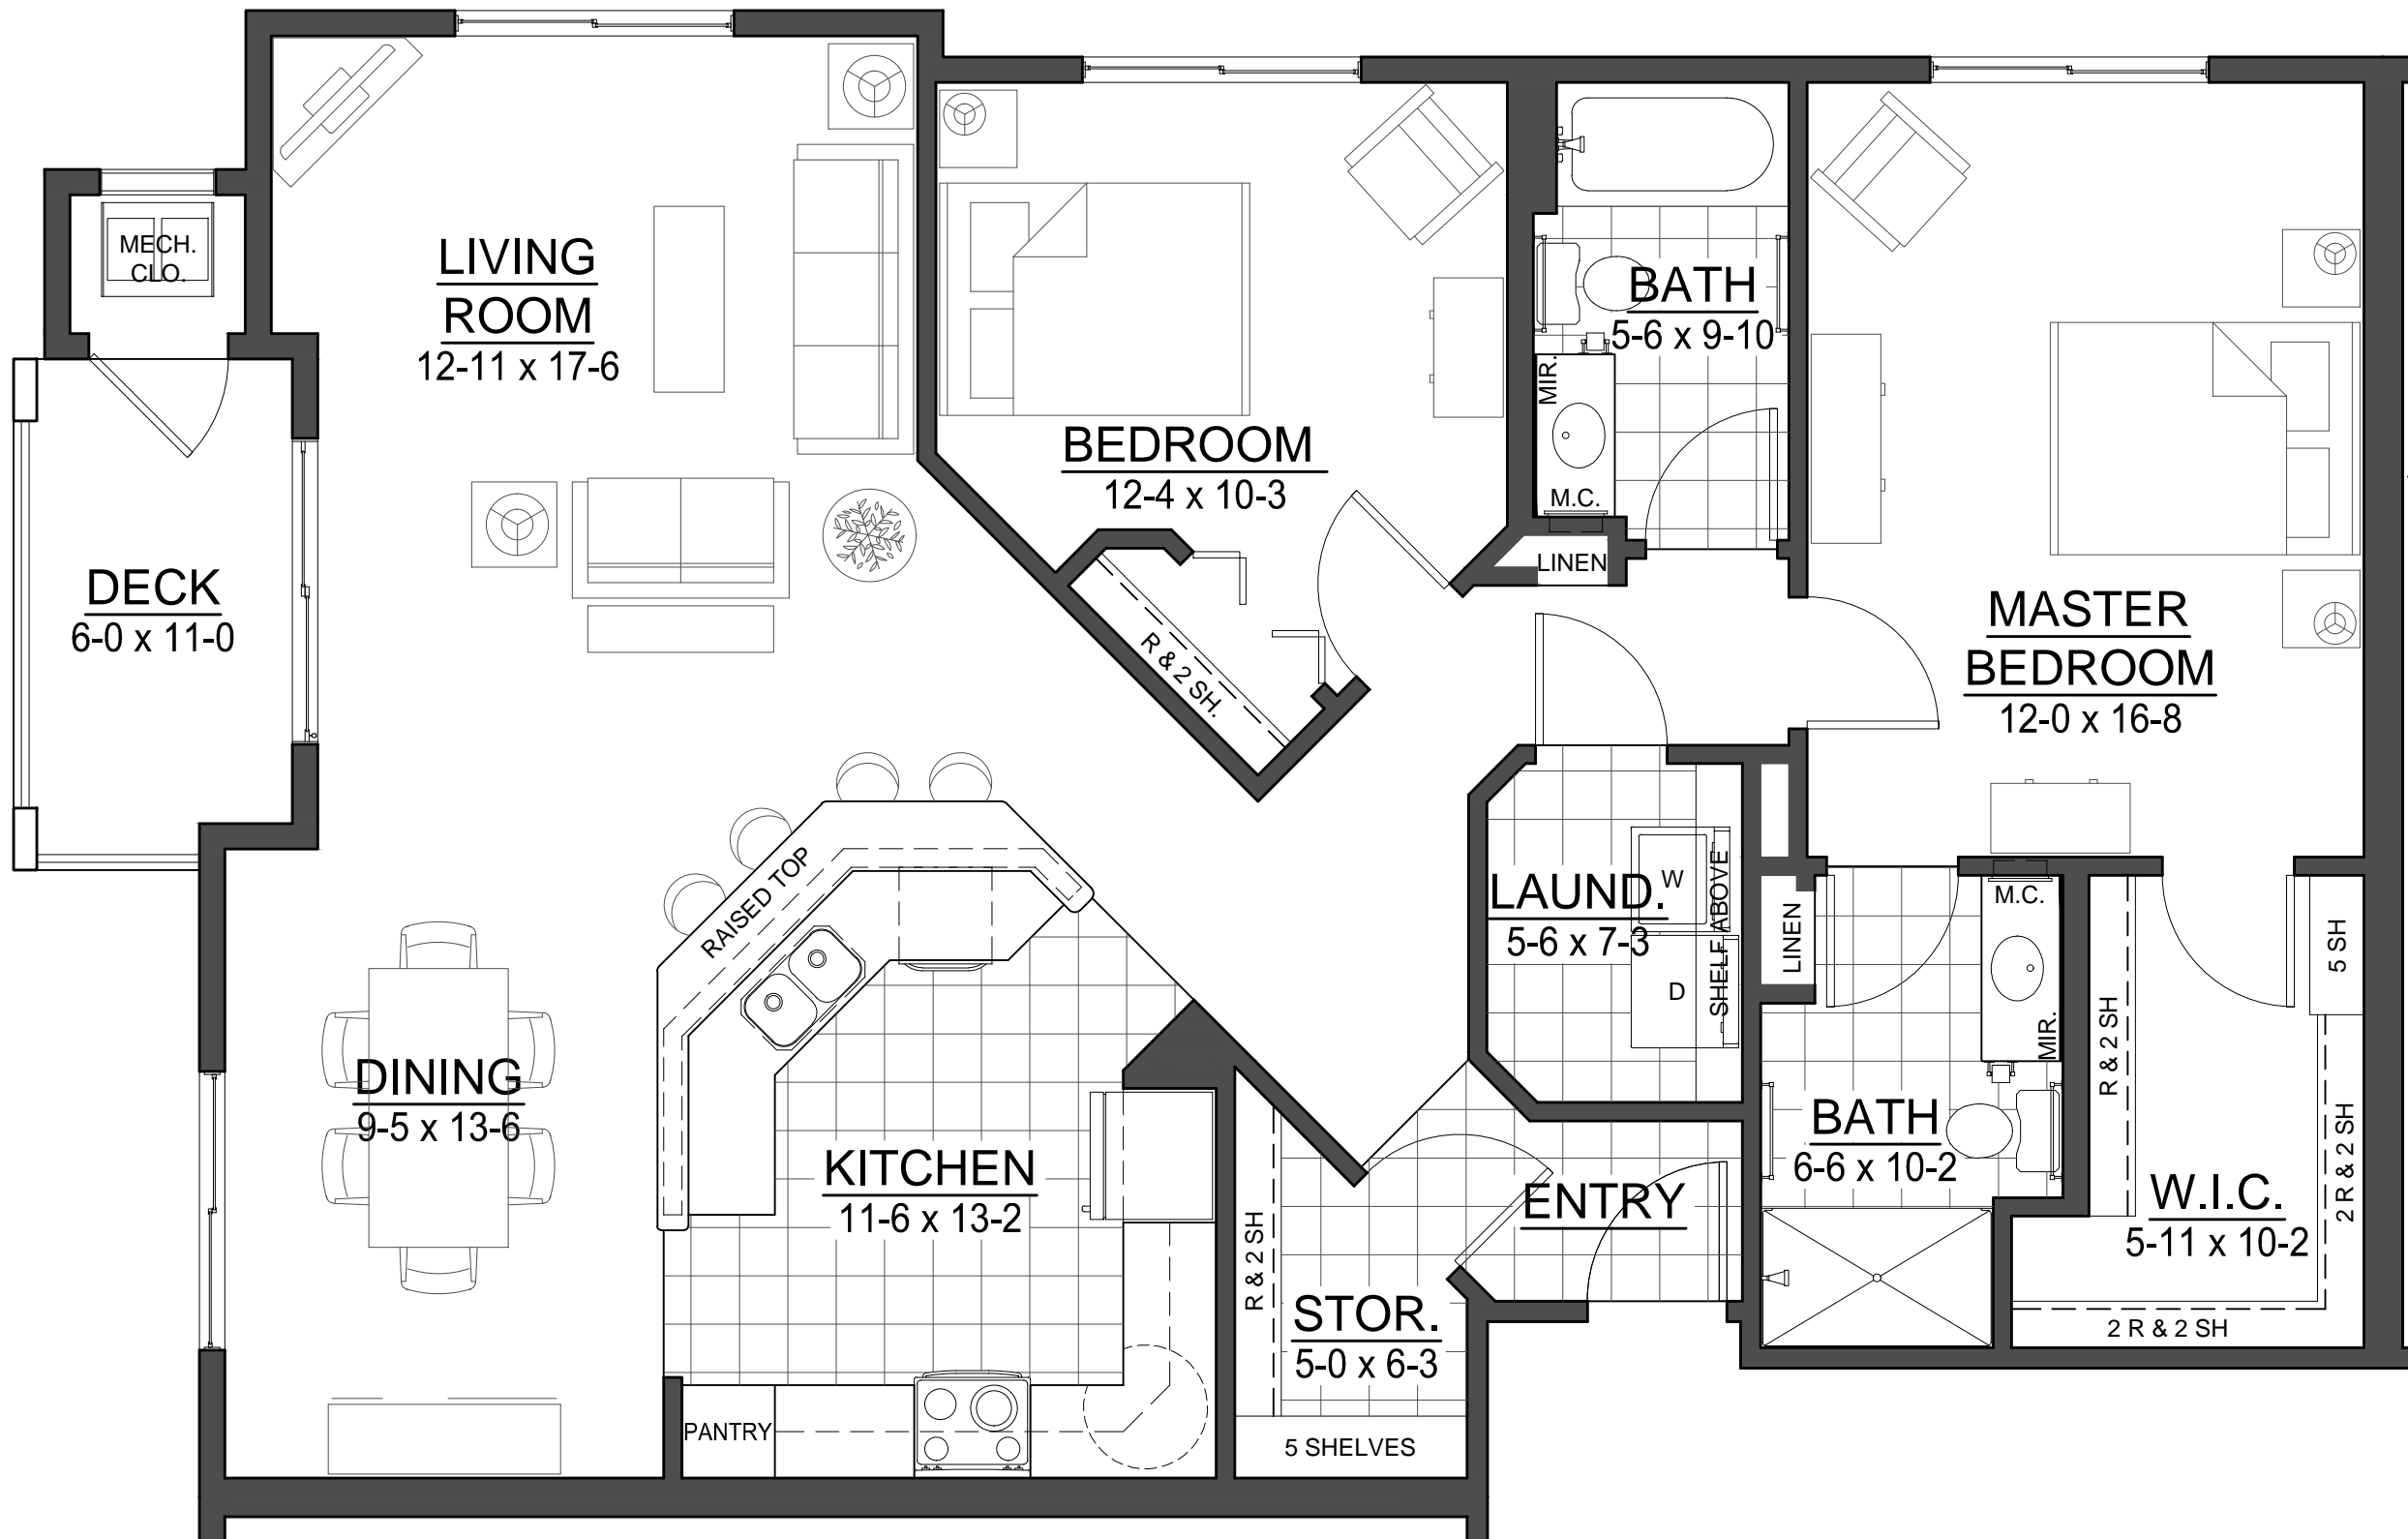

OF SIOUX CITY

Key Plan

Village Cooperative
of Sioux City
An independent cooperative community

Unit K

SCALE 1/4"=1'-0"

2 Bedroom, 2 Bath - 1,400 Sq. Ft.