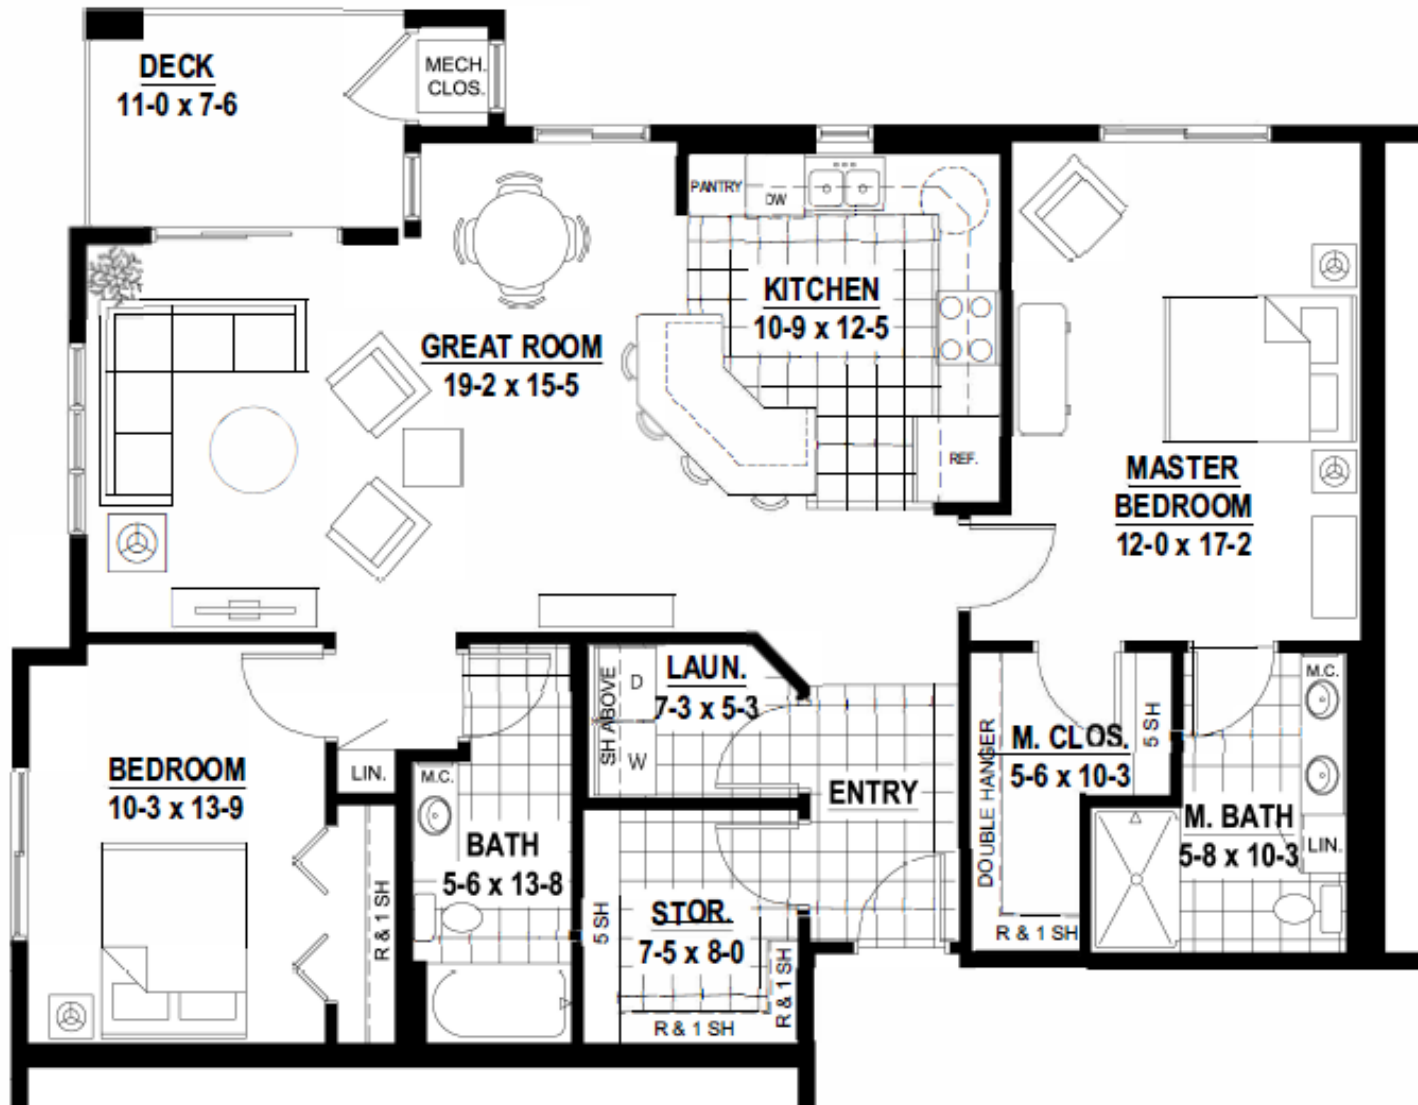

—Home I—
1,362 sf
2 bedroom, 2 bathroom

Not to scale. Unit plans subject to change without notice.

To learn more call: 913-745-7393