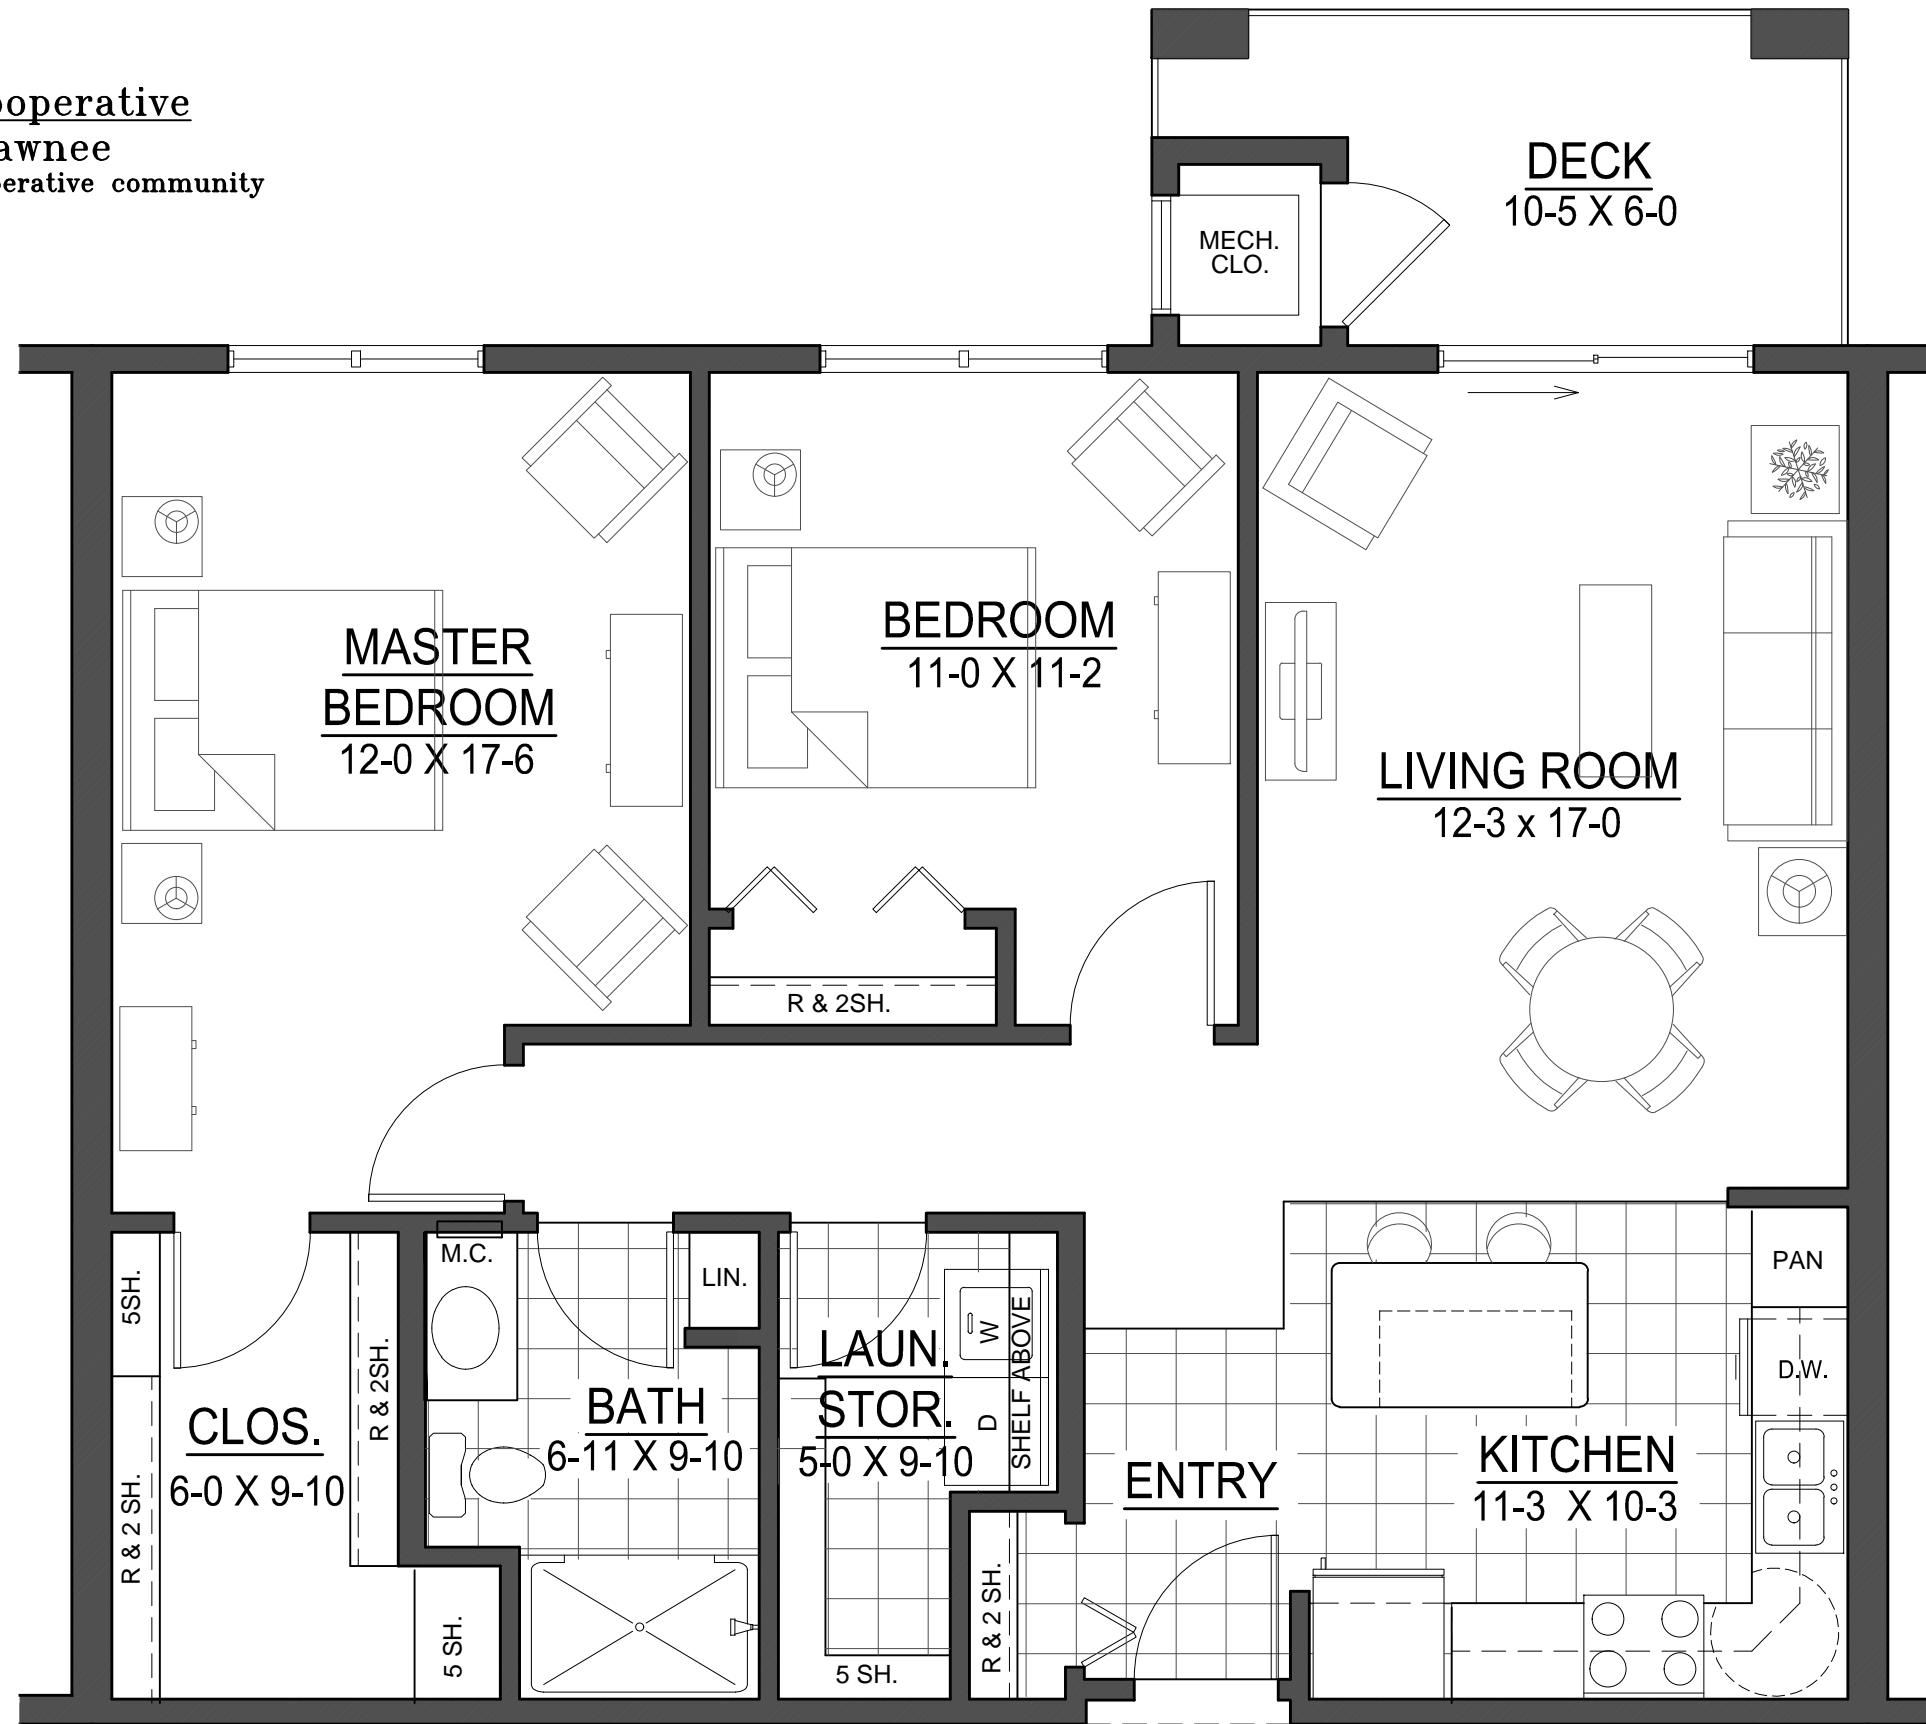

Village Cooperative
of Shawnee
An independent cooperative community

Unit S 2 Bedroom, 1 Bath - 1,069 Sq. Ft.

SCALE 1/4"=1'-0"