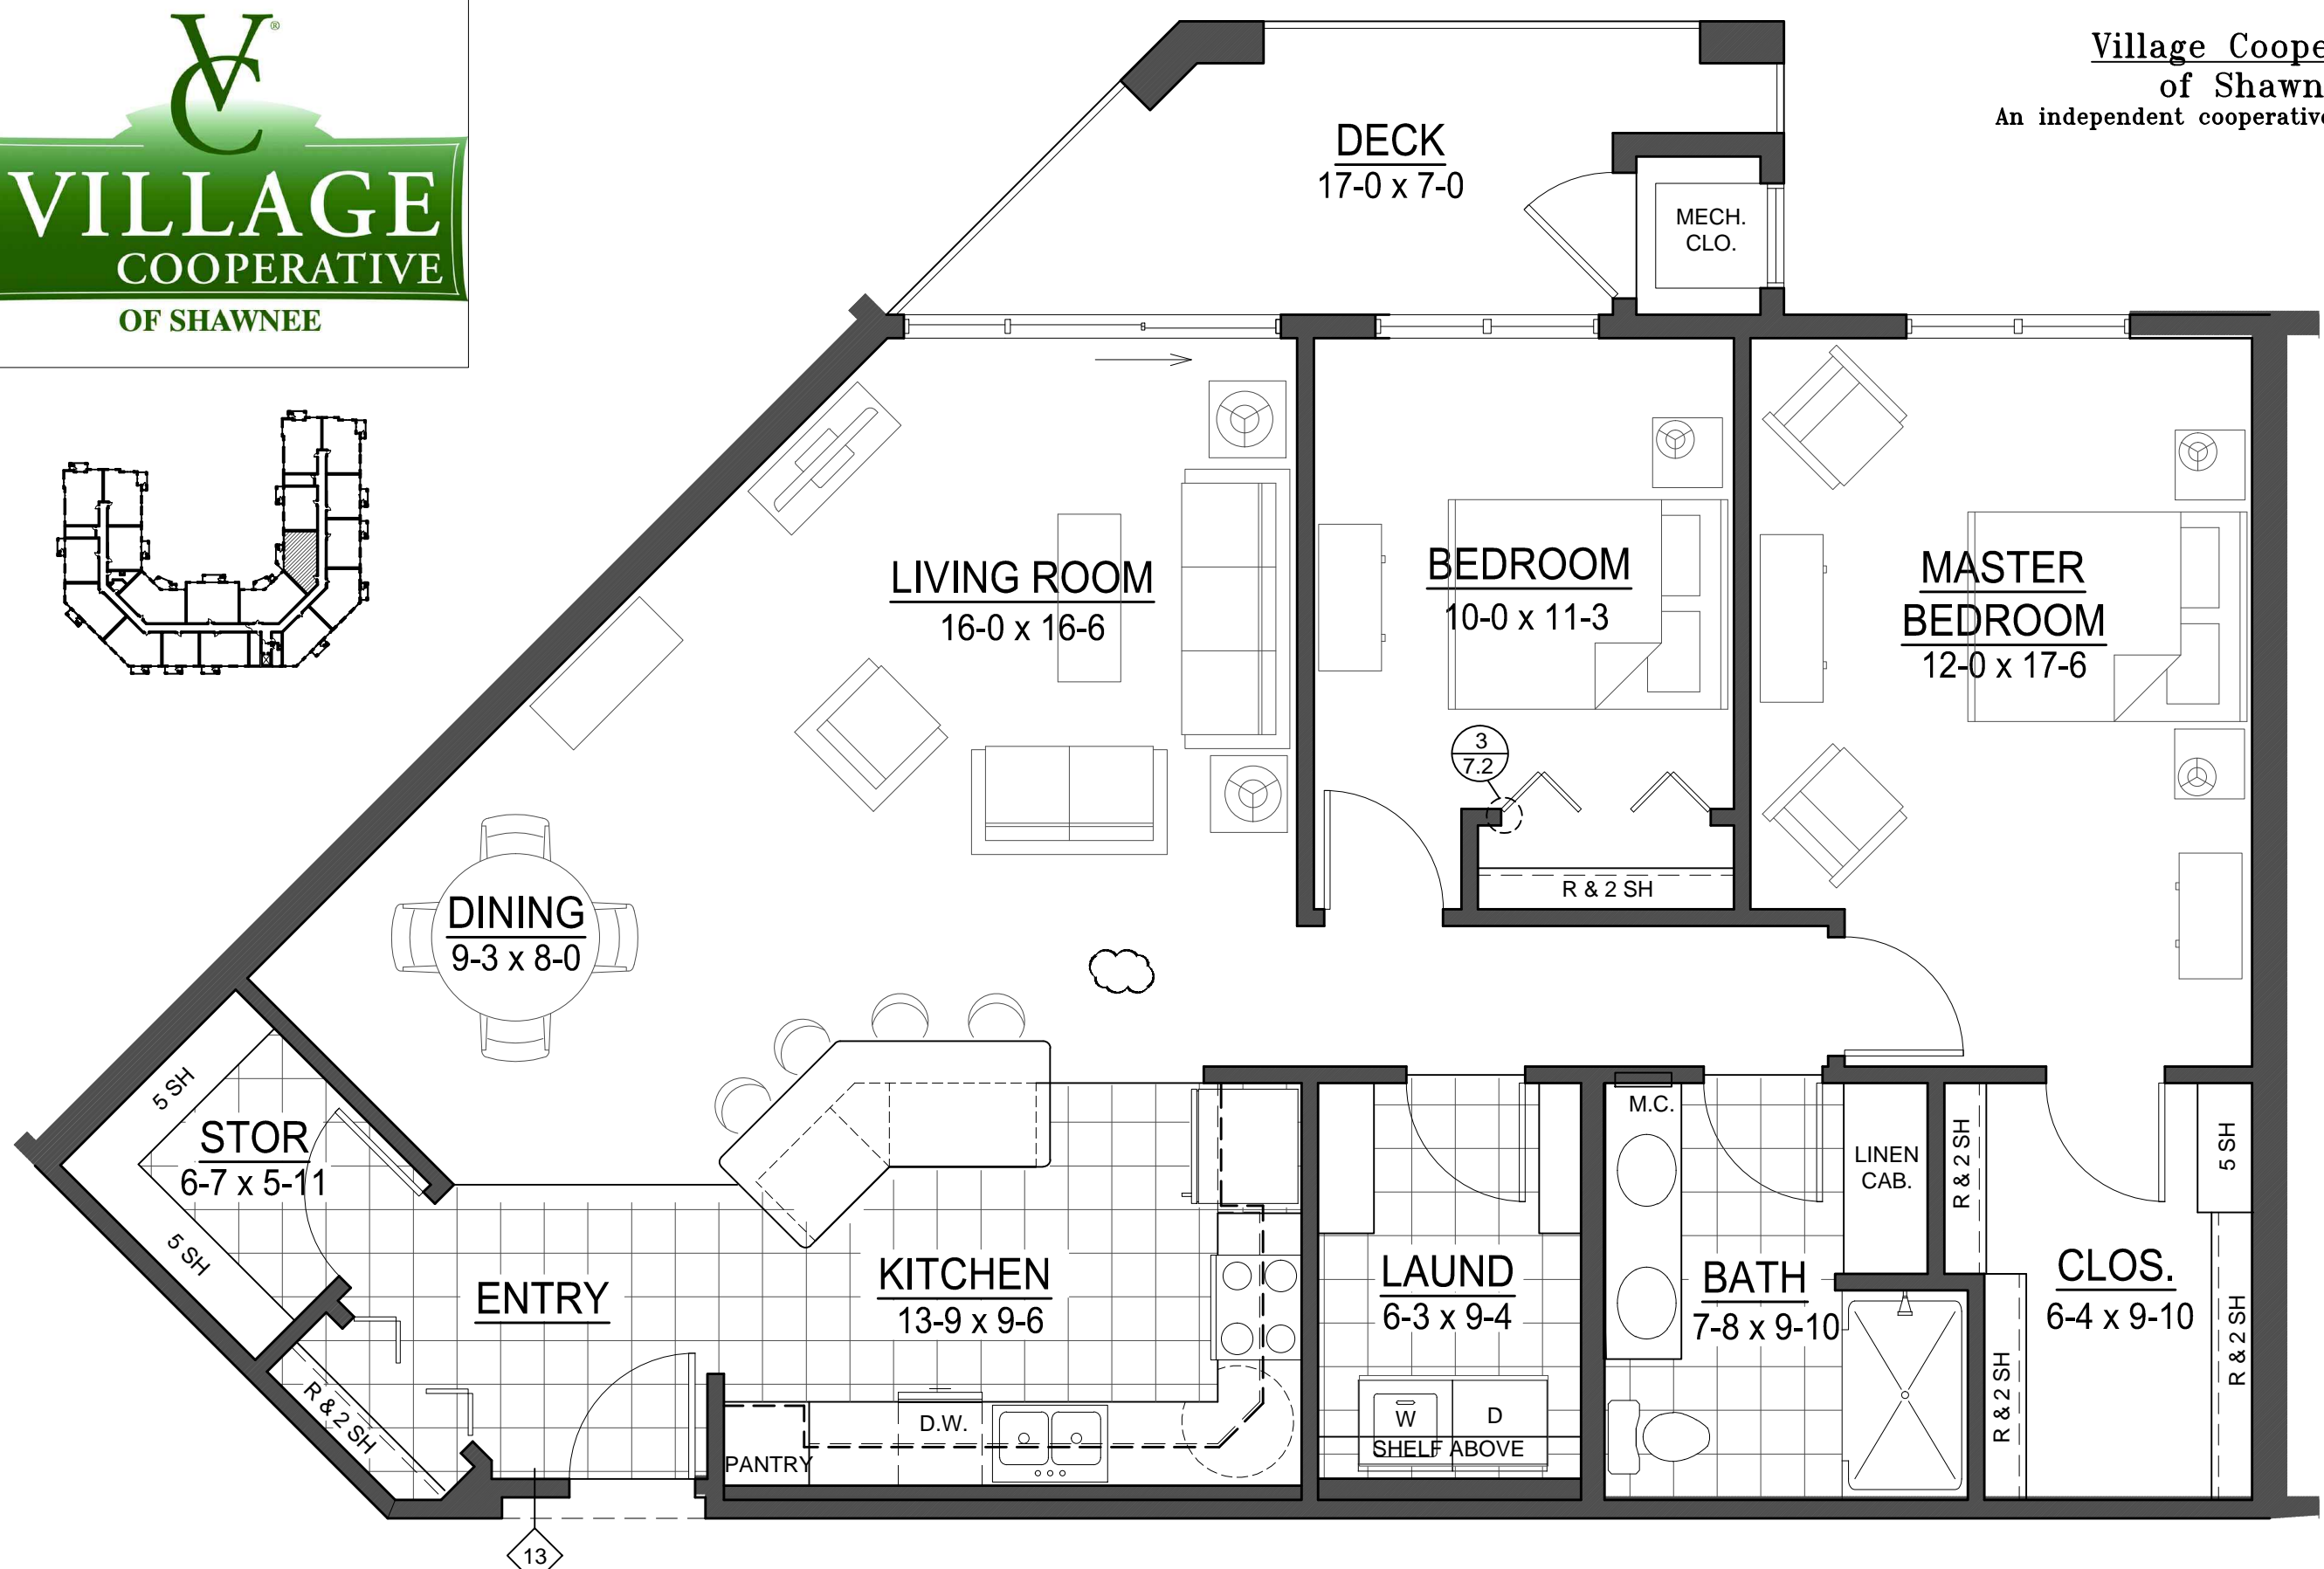

Village Cooperative
of Shawnee
An independent cooperative community

Unit C 2 Bedroom, 1 Bath - 1,292 Sq. Ft.

SCALE 1/4"=1'-0"