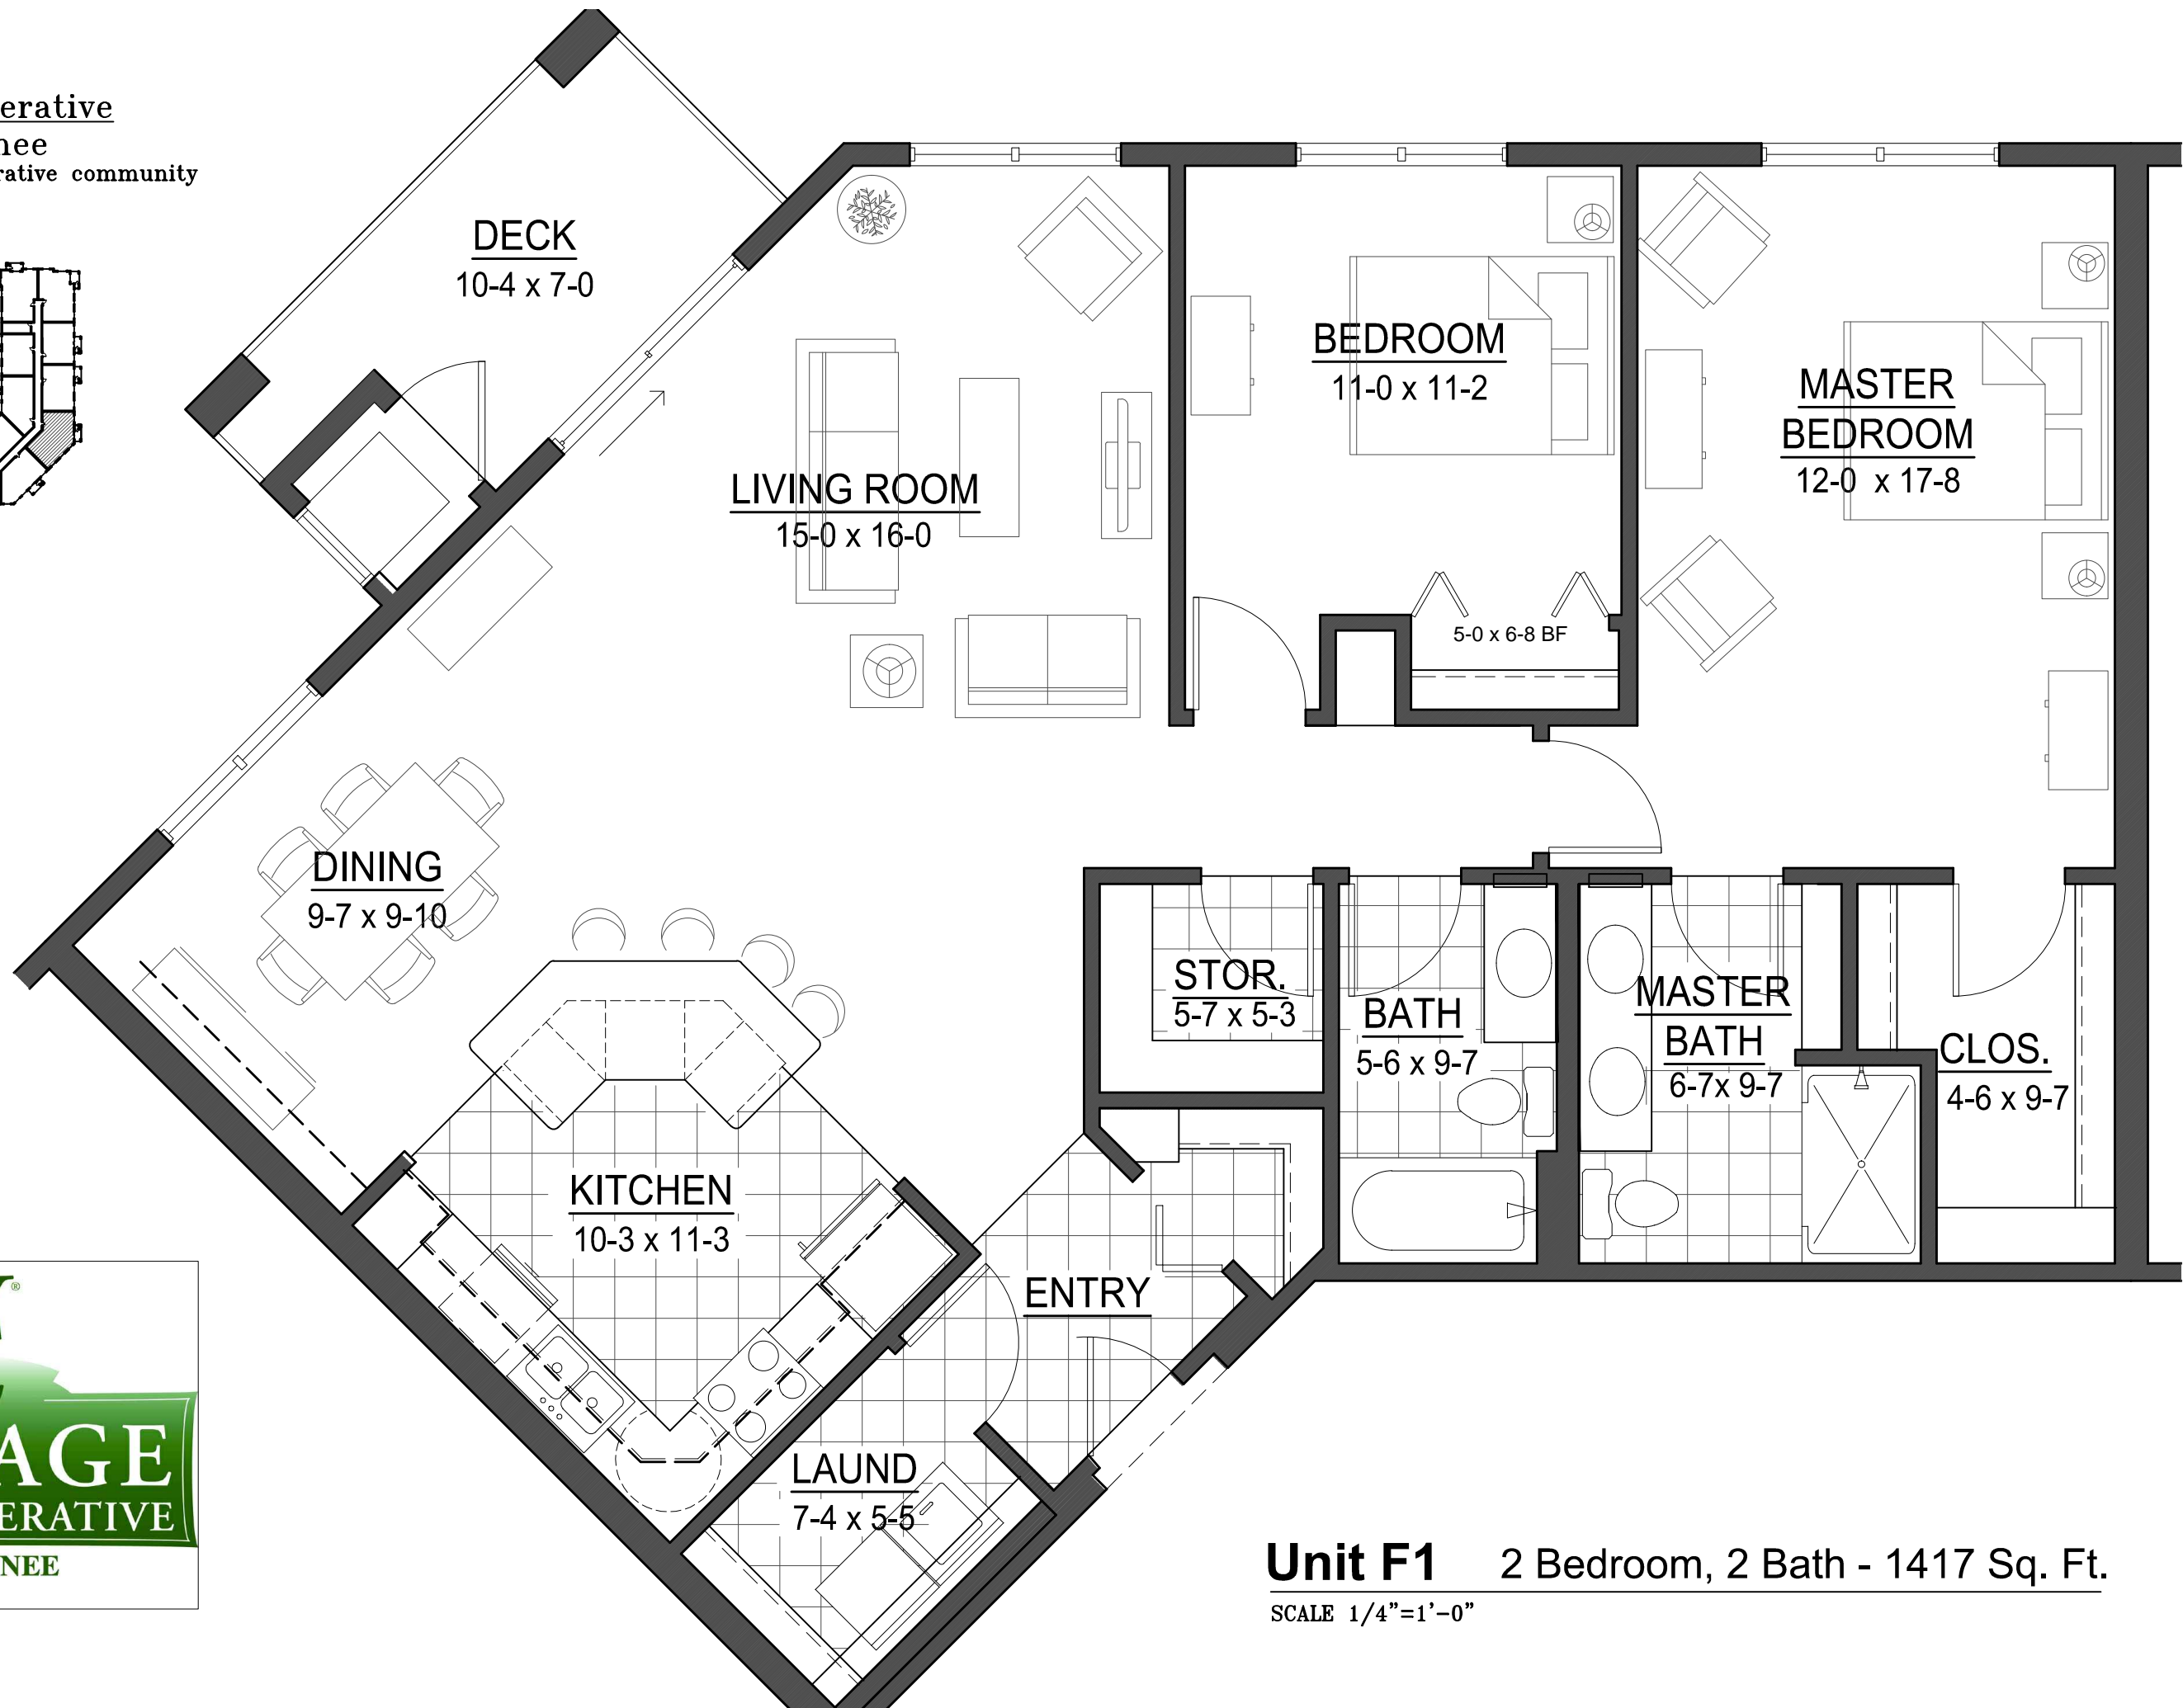

Village Cooperative
of Shawnee
An independent cooperative community

Unit F1 2 Bedroom, 2 Bath - 1417 Sq. Ft.
SCALE 1/4"=1'-0"