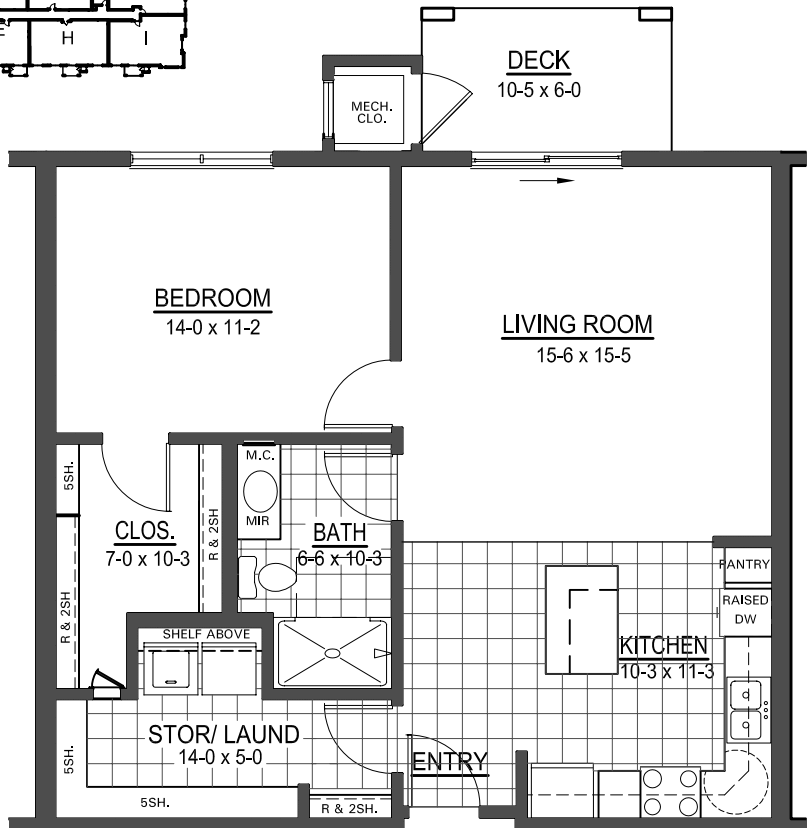

Village Cooperative
of AUSTIN
An independent cooperative community
Sales Office (507) 433-1310

Key Plan

Unit A 1 Bedroom, 1 Bath - 870 Sq. Ft.

SCALE 1/8"=1'-0"