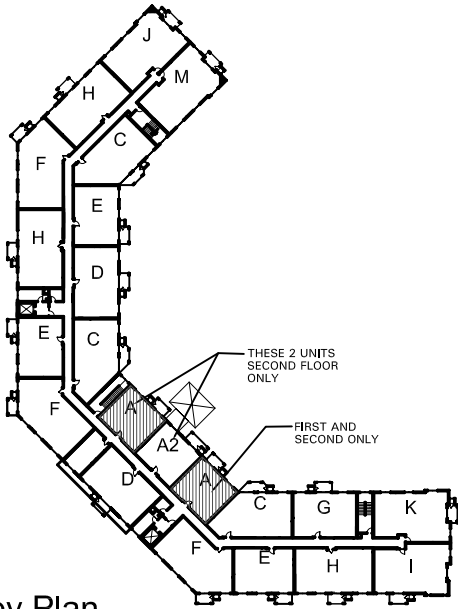

Village Cooperative
of AUSTIN
An independent cooperative community
Sales Office (507) 433-1310

Key Plan

Unit A 1 Bedroom, 1 Bath - 870 Sq. Ft.

SCALE 1/8"=1'-0"