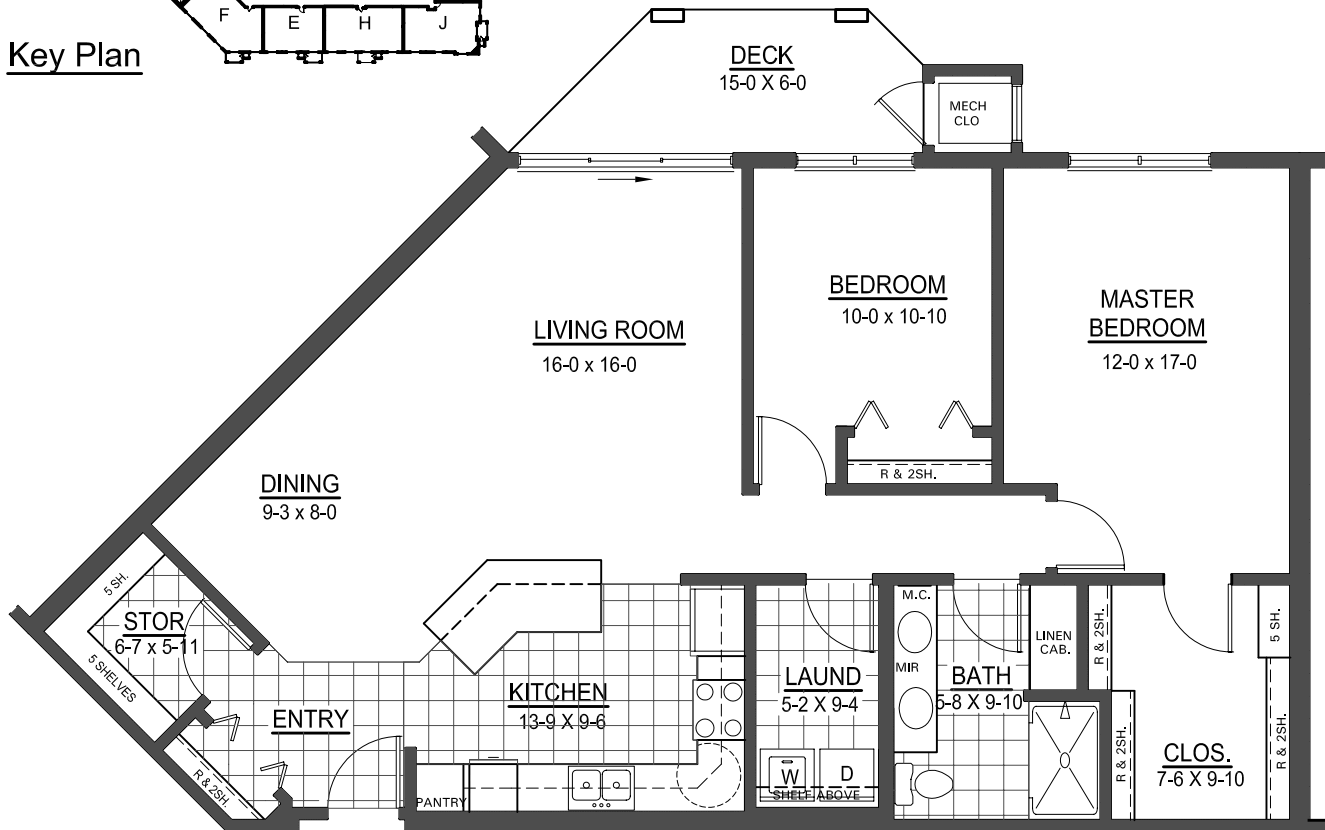

Village Cooperative
of AUSTIN
An independent cooperative community
Sales Office (507) 433-1310

Key Plan

Unit C 2 Bedroom, 1 Bath - 1261 Sq. Ft.

SCALE 1/8"=1'-0"