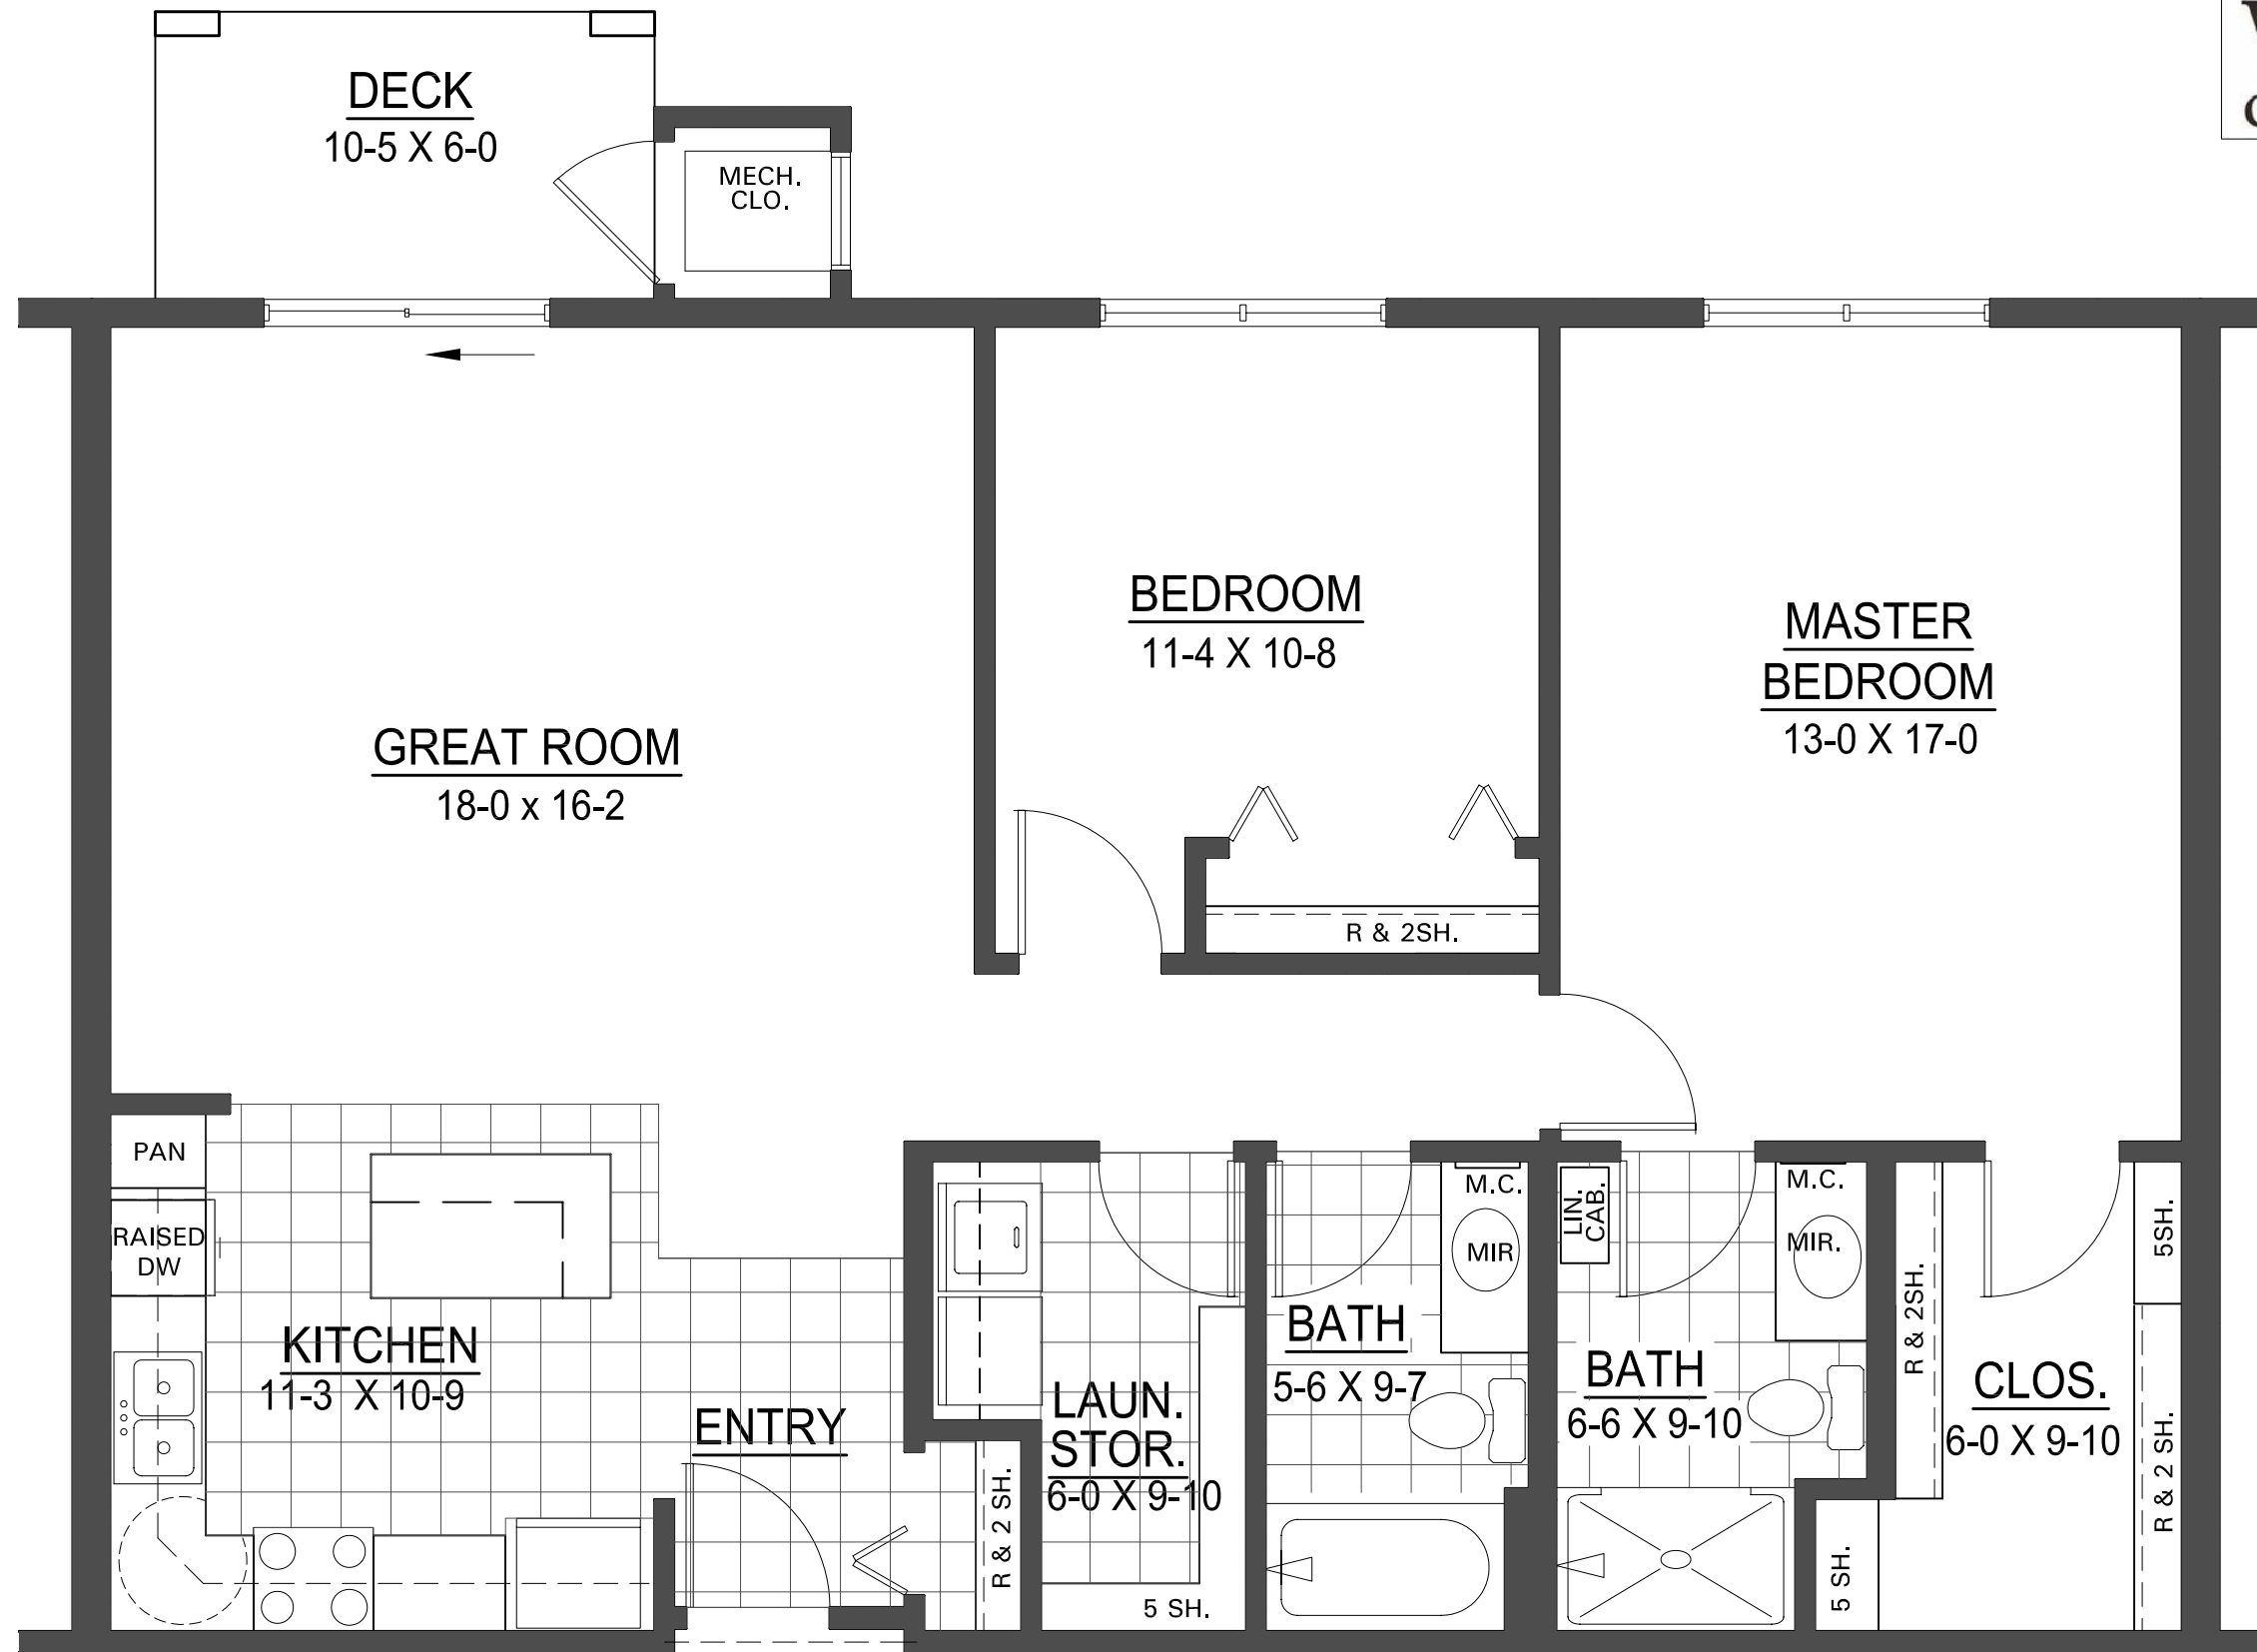

Village Cooperative
of WAUSAU
An independent cooperative community

Unit E 2 Bedroom, 2 Bath - 1244 Sq. Ft.

SCALE 1/4"=1'-0"