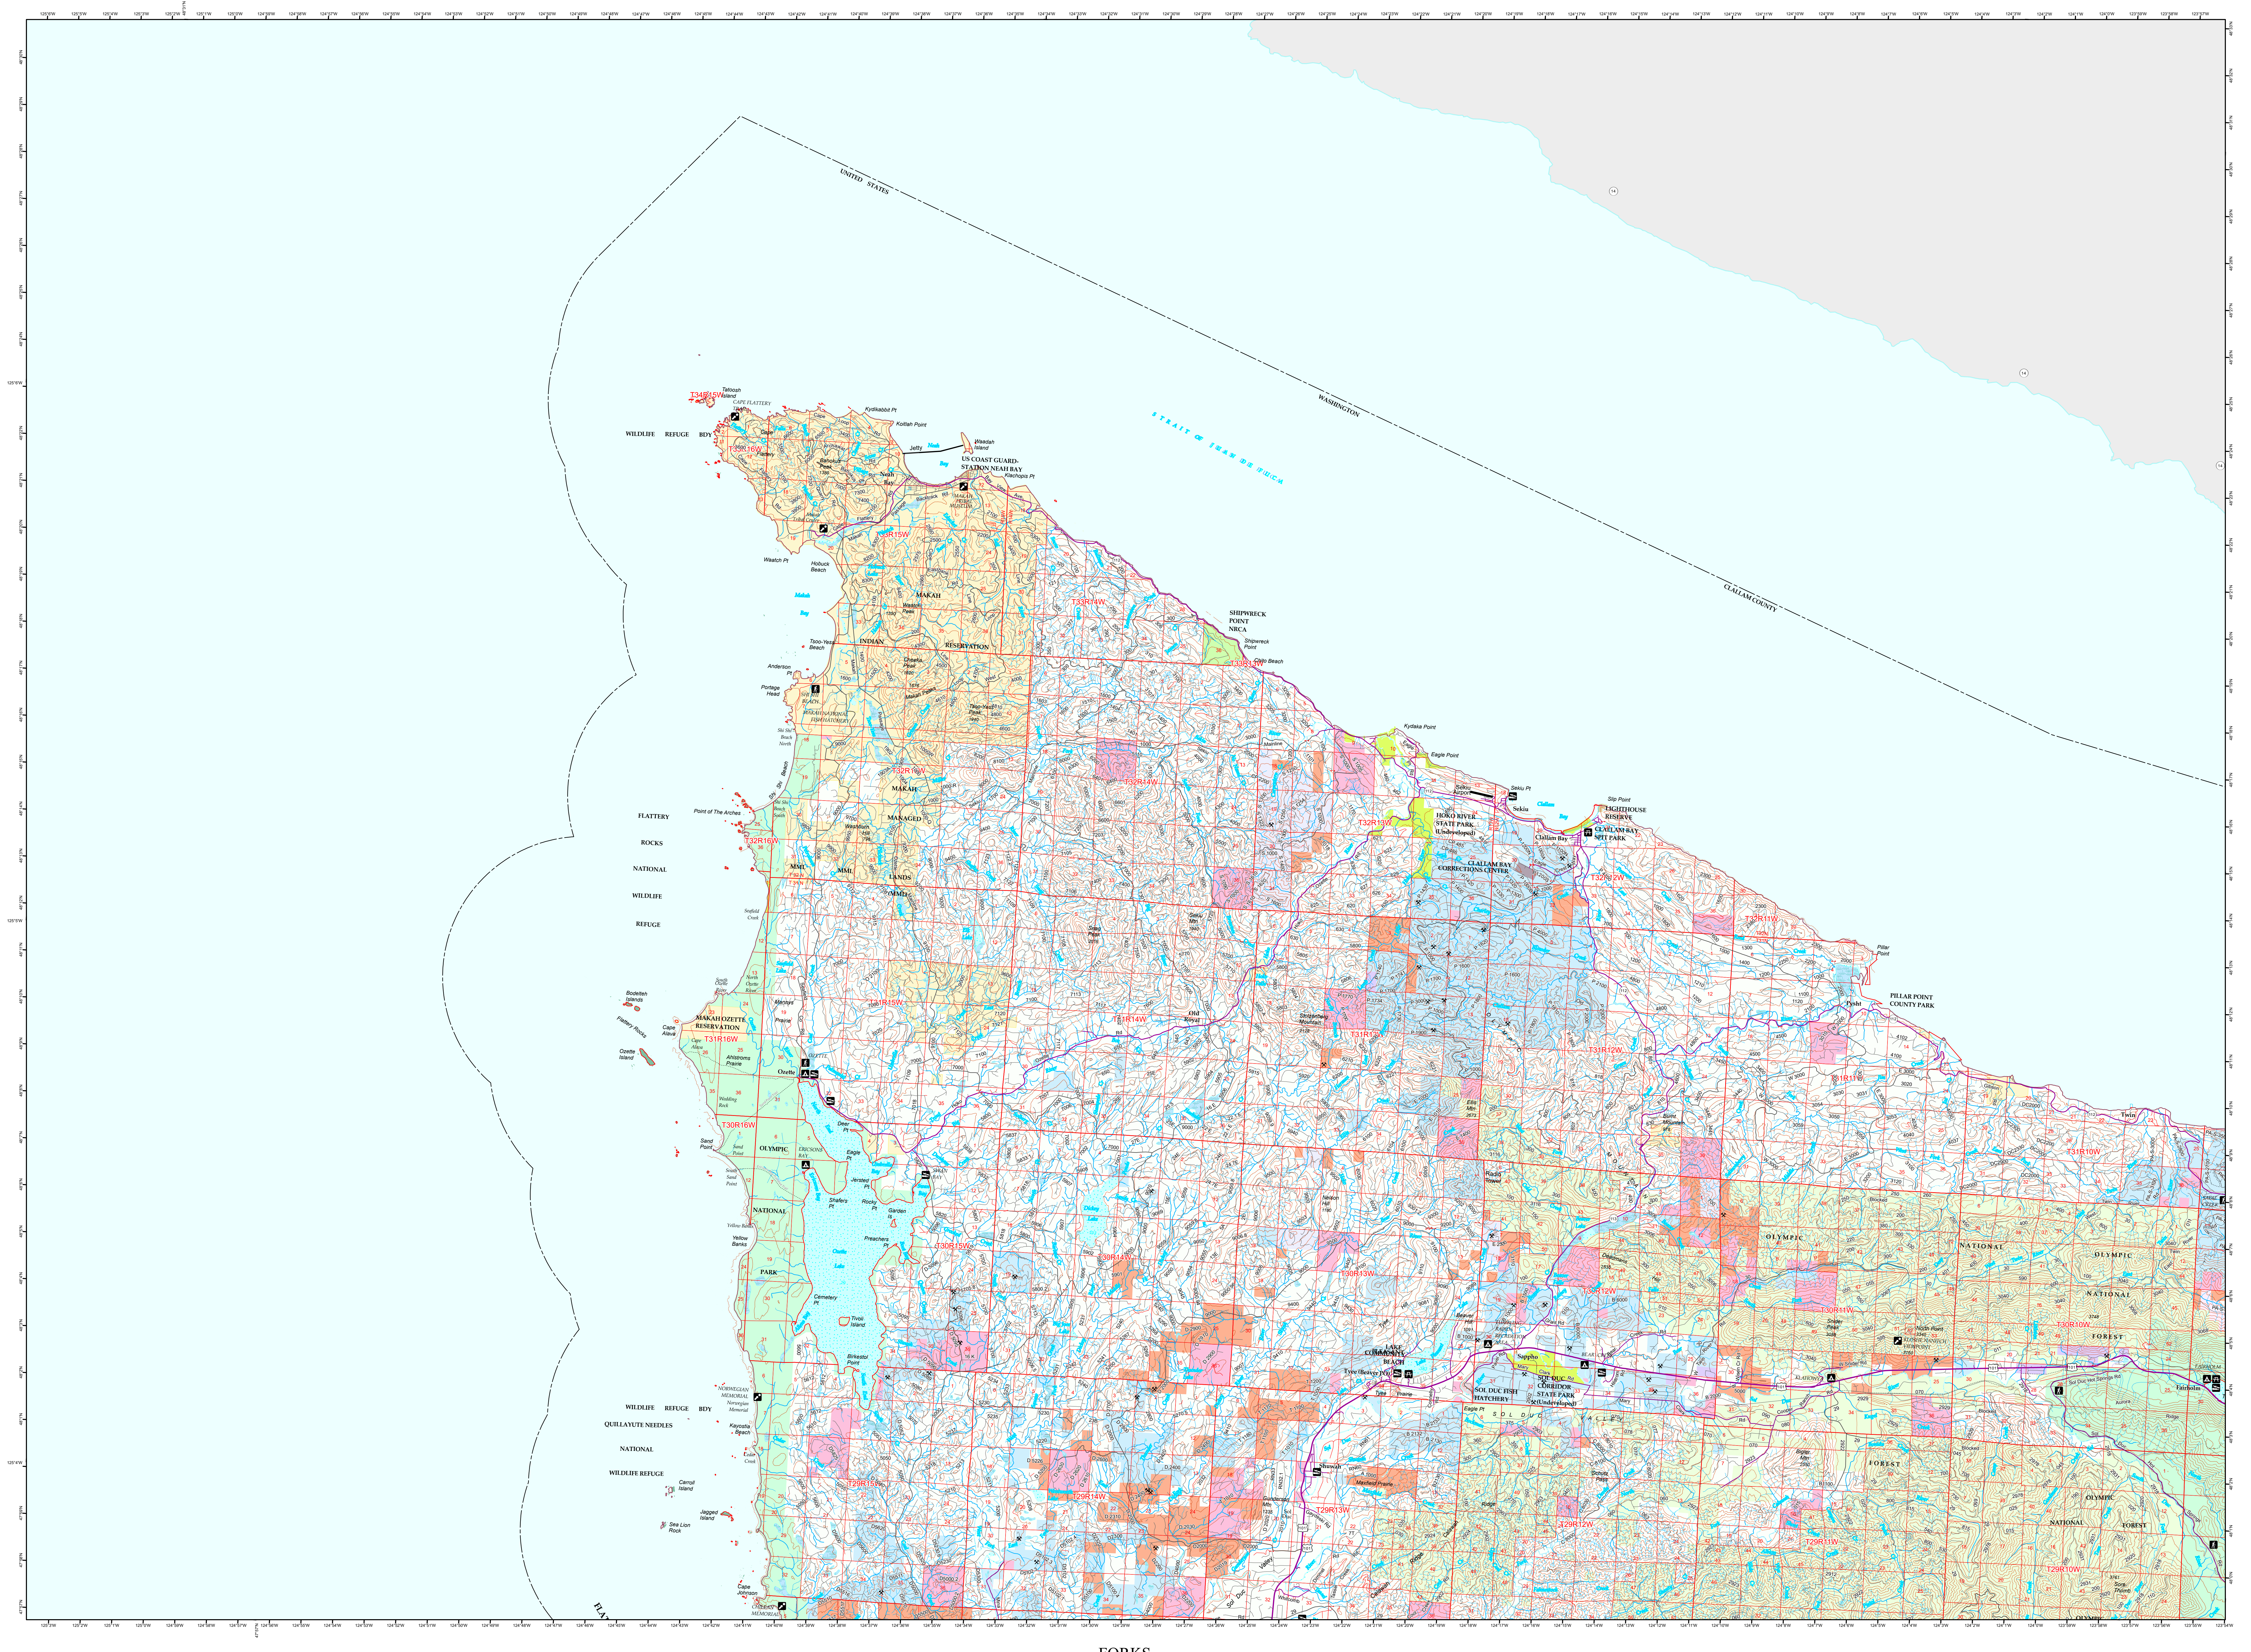

CAPE FLATTERY

PORT ANGELES

FORKS