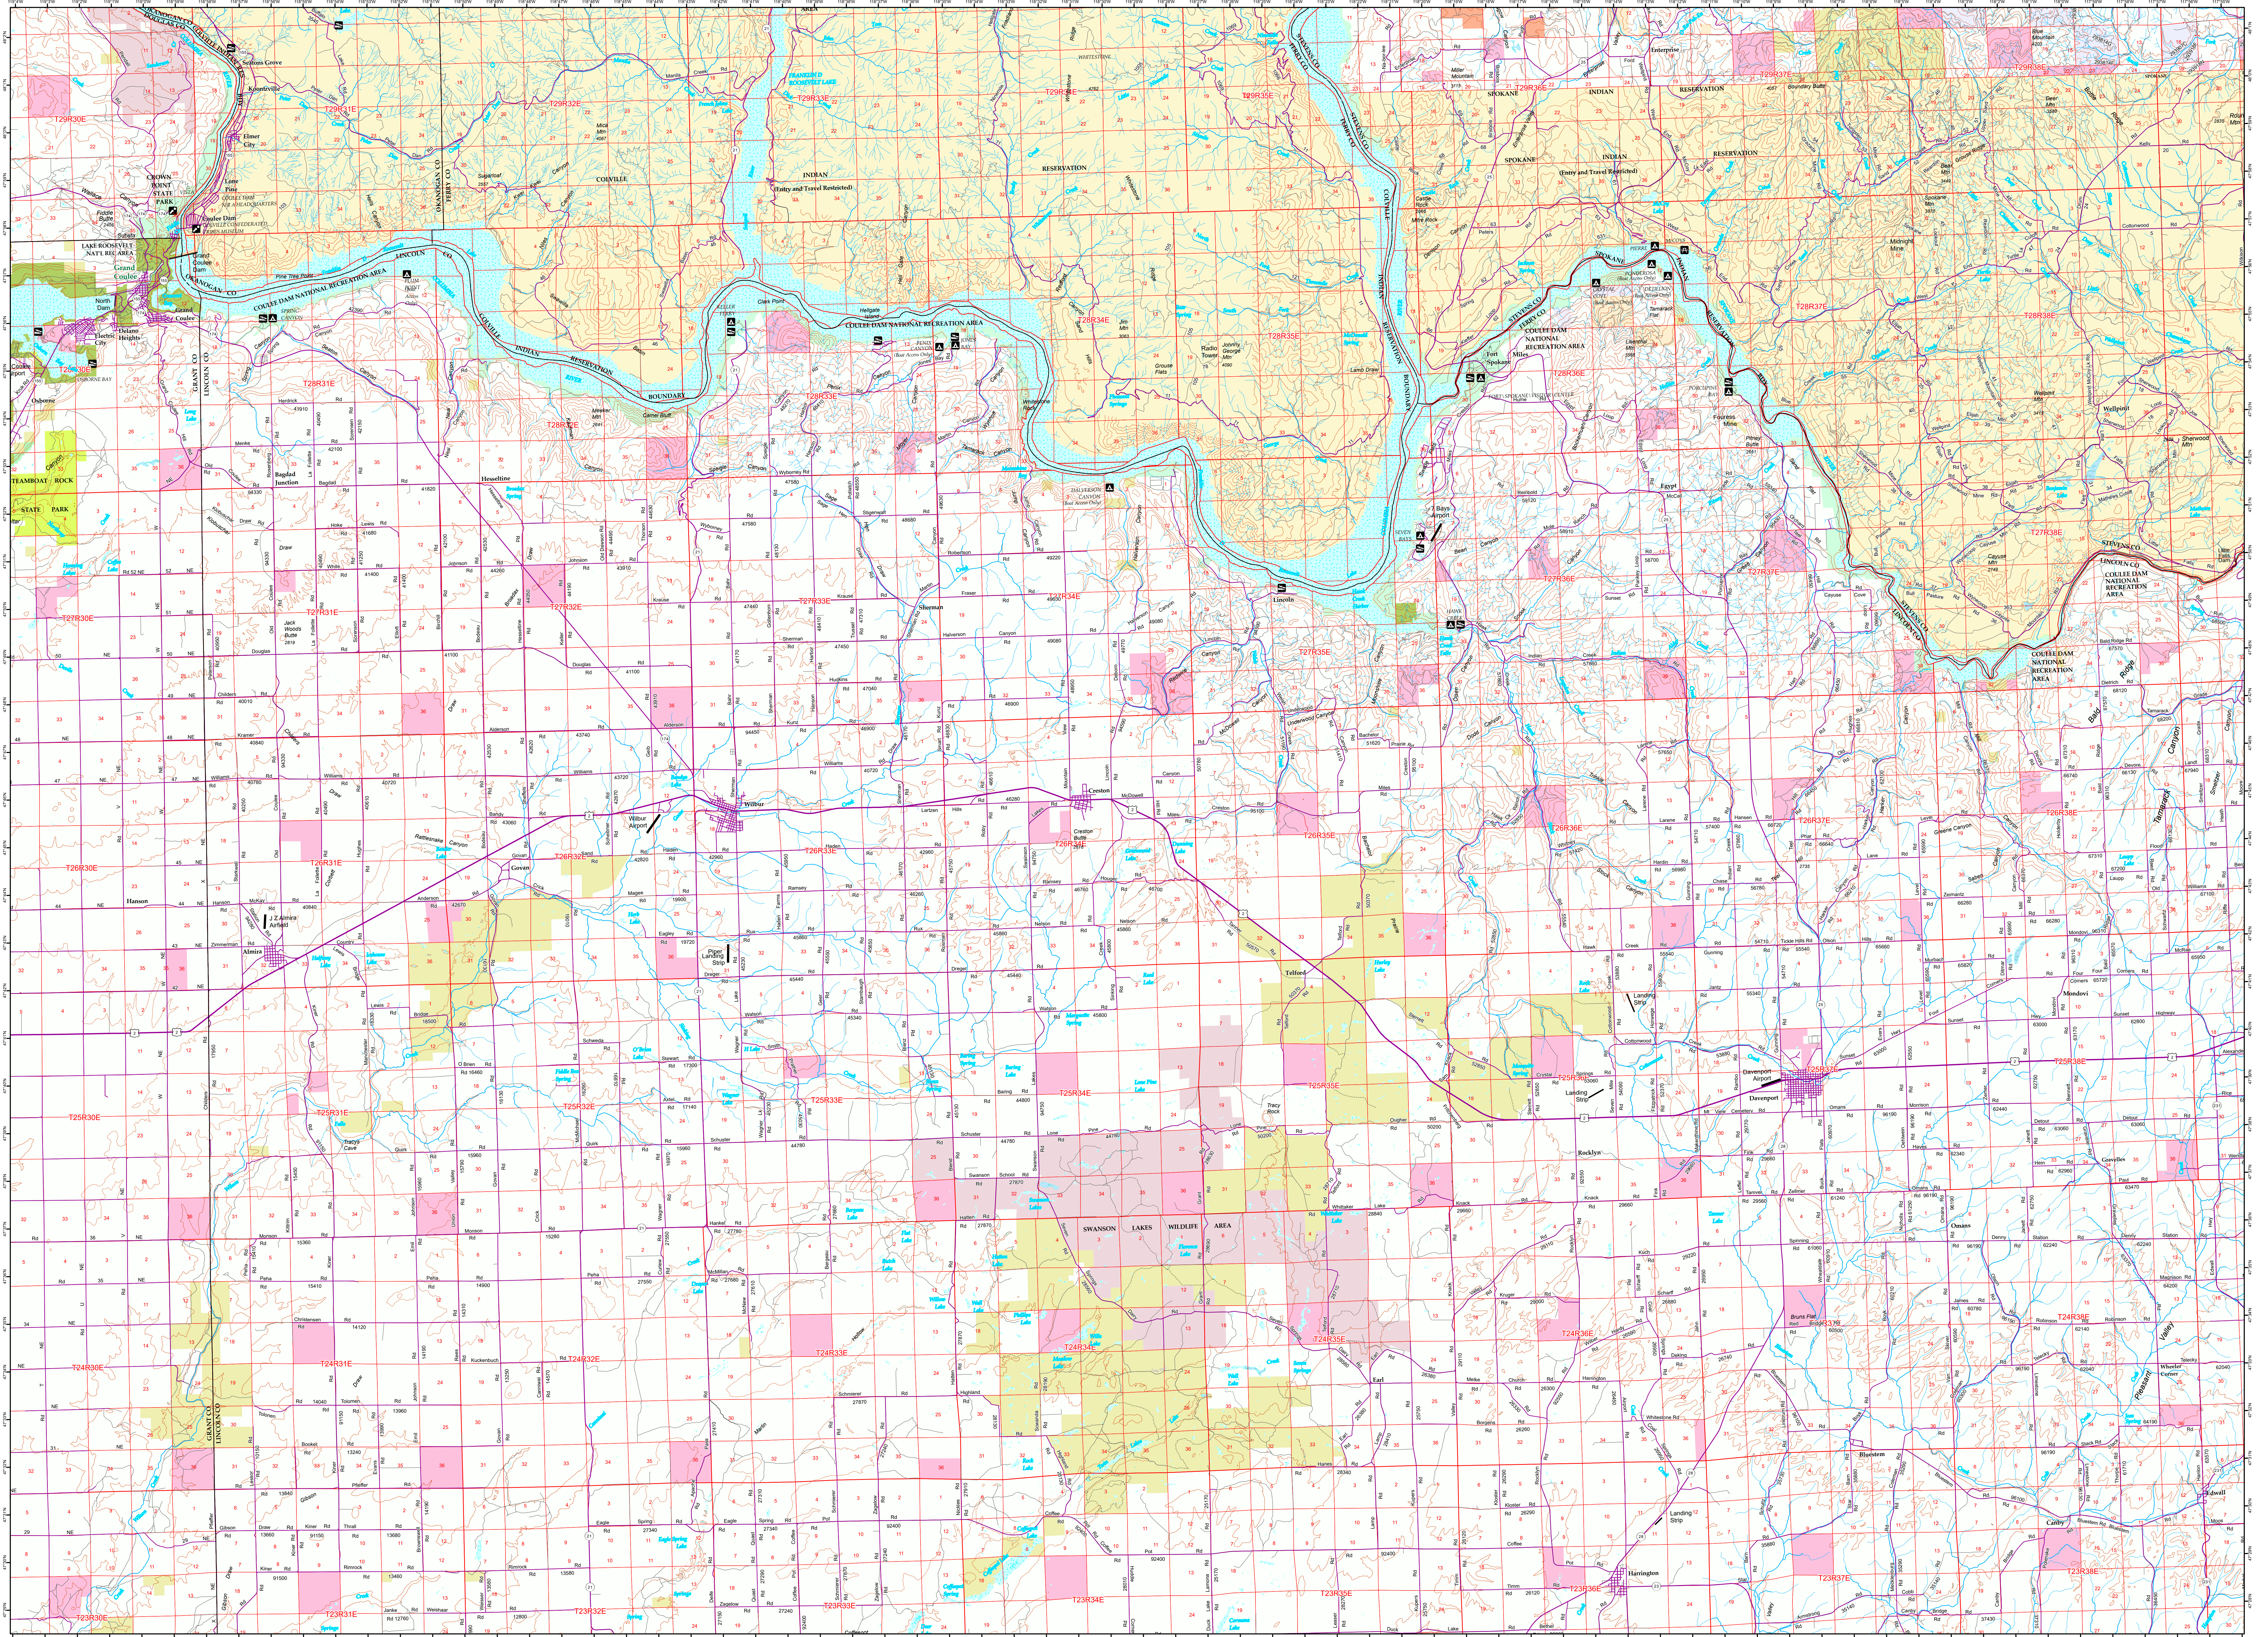

COULEE DAM

NESPELEM

BANKS LAKE

SPOKANE

RITZVILLE