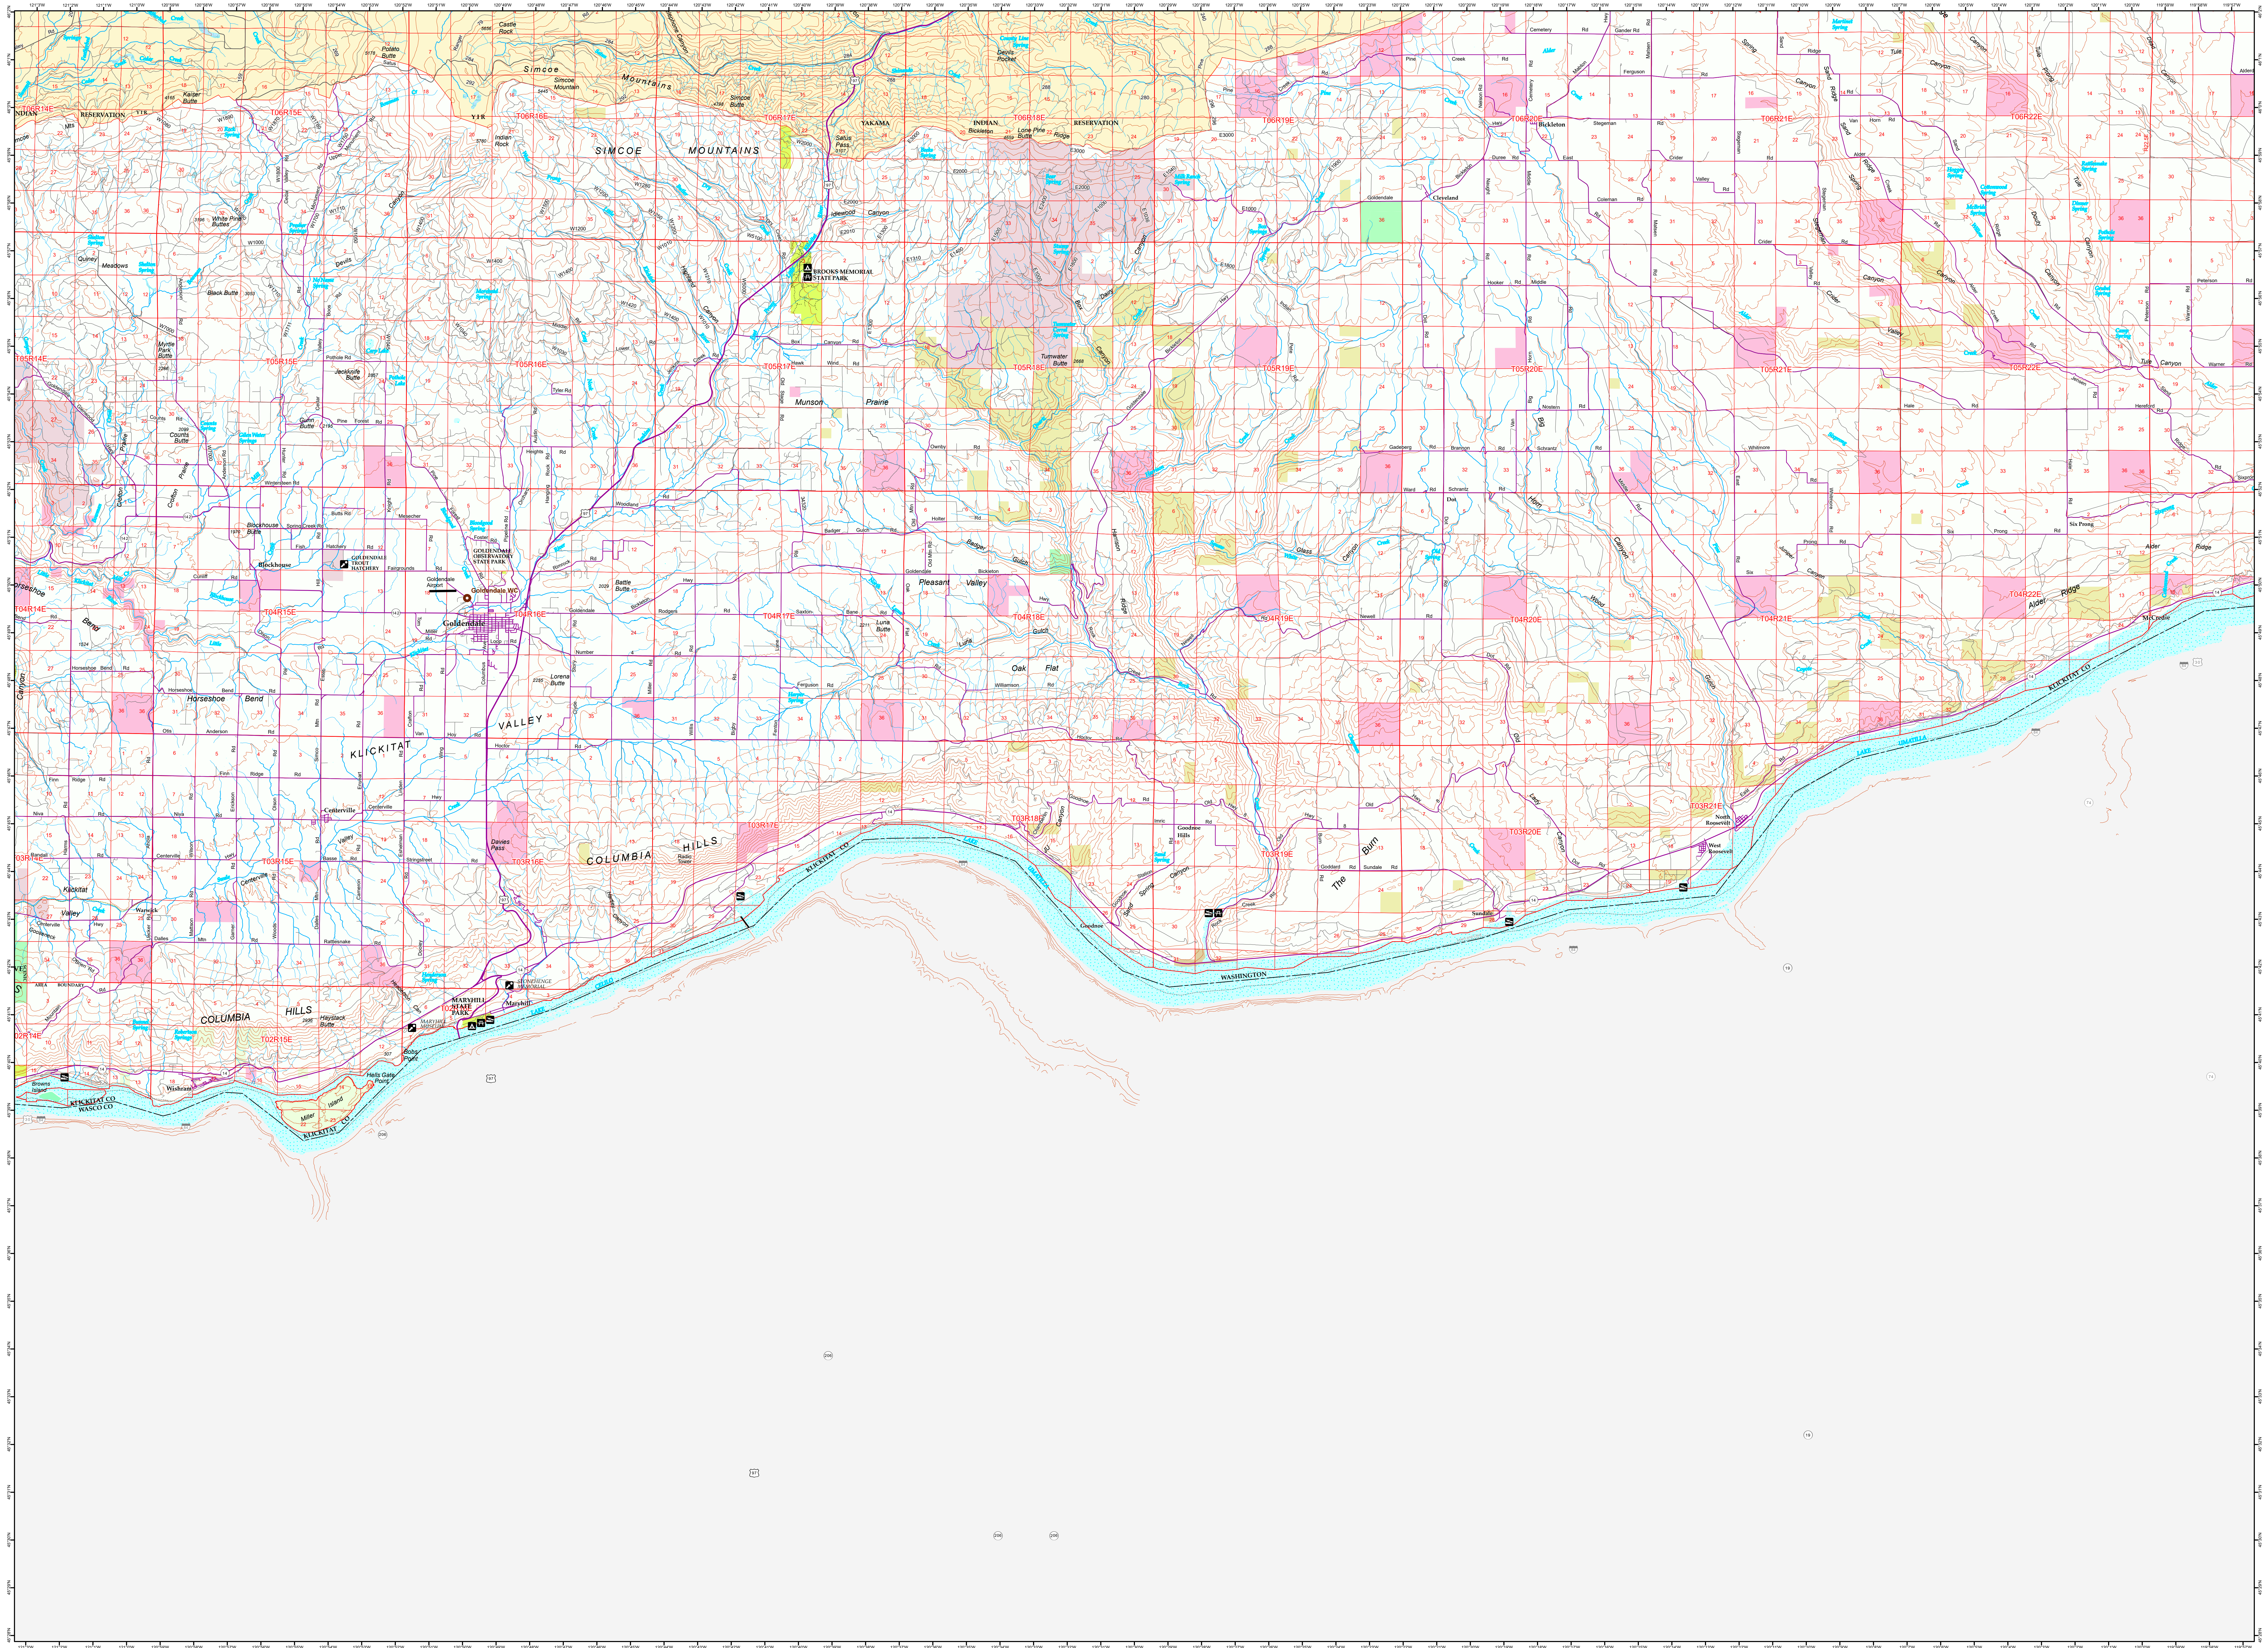

GOLDENDALE

TOPPENISH

HOOD RIVER

HERMISTON