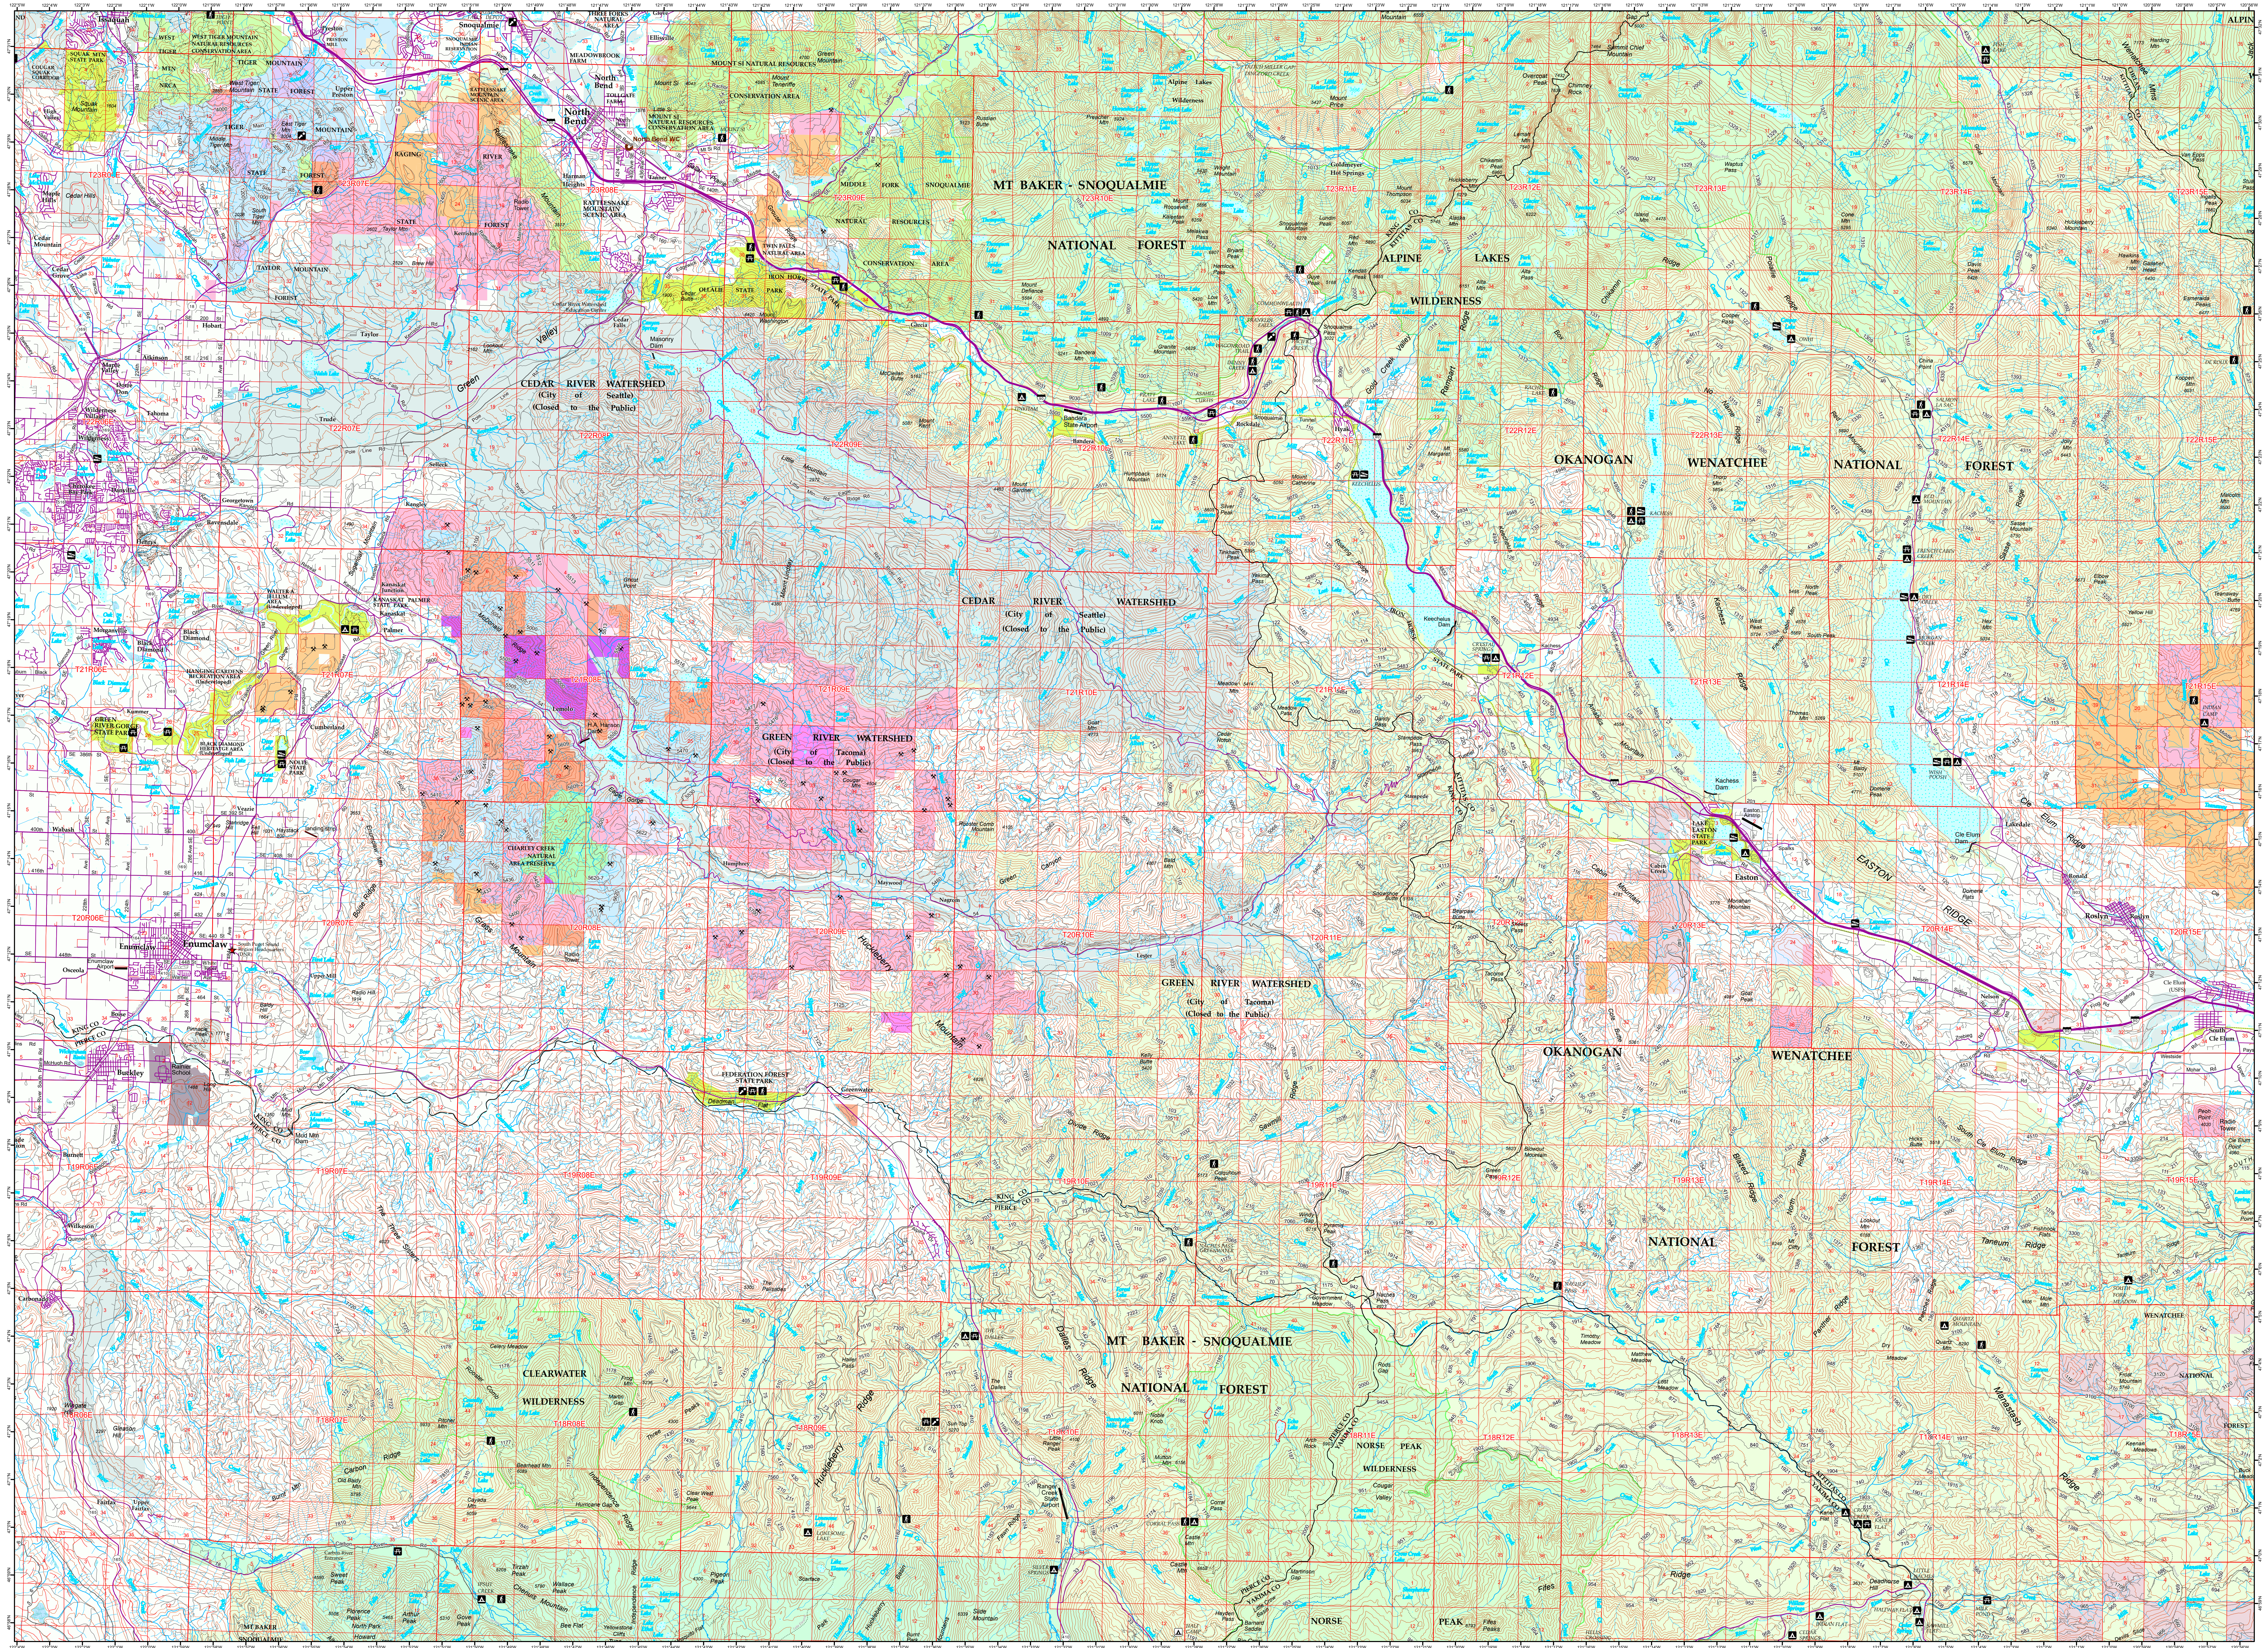

# SNOQUALMIE PASS

SKYKOMISH RIVER

MOUNT RAINIER