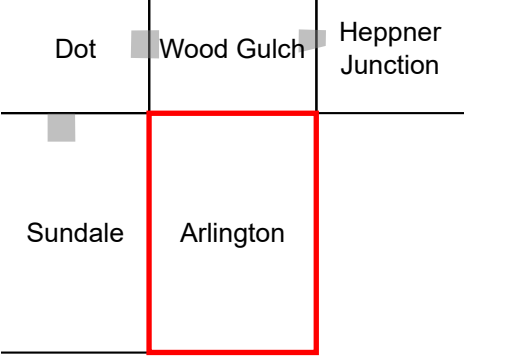

Adjacent Map Tiles

Map Coordinate System:
NAD 1983 NSRS2007 UTM Zone 10N
Map Projection System: Transverse Mercator

Map Tick Marks:
Latitude/Longitude WGS84 (in black)
UTM NSRS2007 (in blue)

Produced by Washington State Department of Natural Resources (WADNR)
Forest Resources Division, Forest Informatics Section, tbch490/c sny490
Intended for internal WADNR agency use only. Errors or omissions may exist.