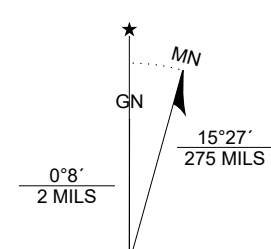

(Shaw Island)

(Cypress Island)

(Lopez Pass)

Map Location

Map Coordinate System:
NAD 1983 NSRS2007 UTM Zone 10N
Map Projection System: Transverse Mercator

Scan for WADNR map series library

Map Tick Marks:
Latitude/Longitude WGS84 (in black)
UTM NSRS2007 (in blue)

Blakely Island

WADNR Topographic 2025 Map Series (v20250606)

- DNR State Uplands (Surface Trust Code)
- Natural Area Preserve (74)
- Natural Resource Conservation Area (75)
- Stream
- Road Gate
- Highway
- Major Road
- Unimproved Road
- Non-Drivable Road
- Trail
- Vegetation Height ft. (2023)
  - 0 - 10
  - 10 - 50
  - 50 - 100
  - 100 - 150

Trust Code Descriptions

Adjacent Map Tiles

Eastsound	Mount Constitution	Lummi Island
Shaw Island	Blakely Island	Cypress Island
Richardson	Lopez Pass	Deception Pass