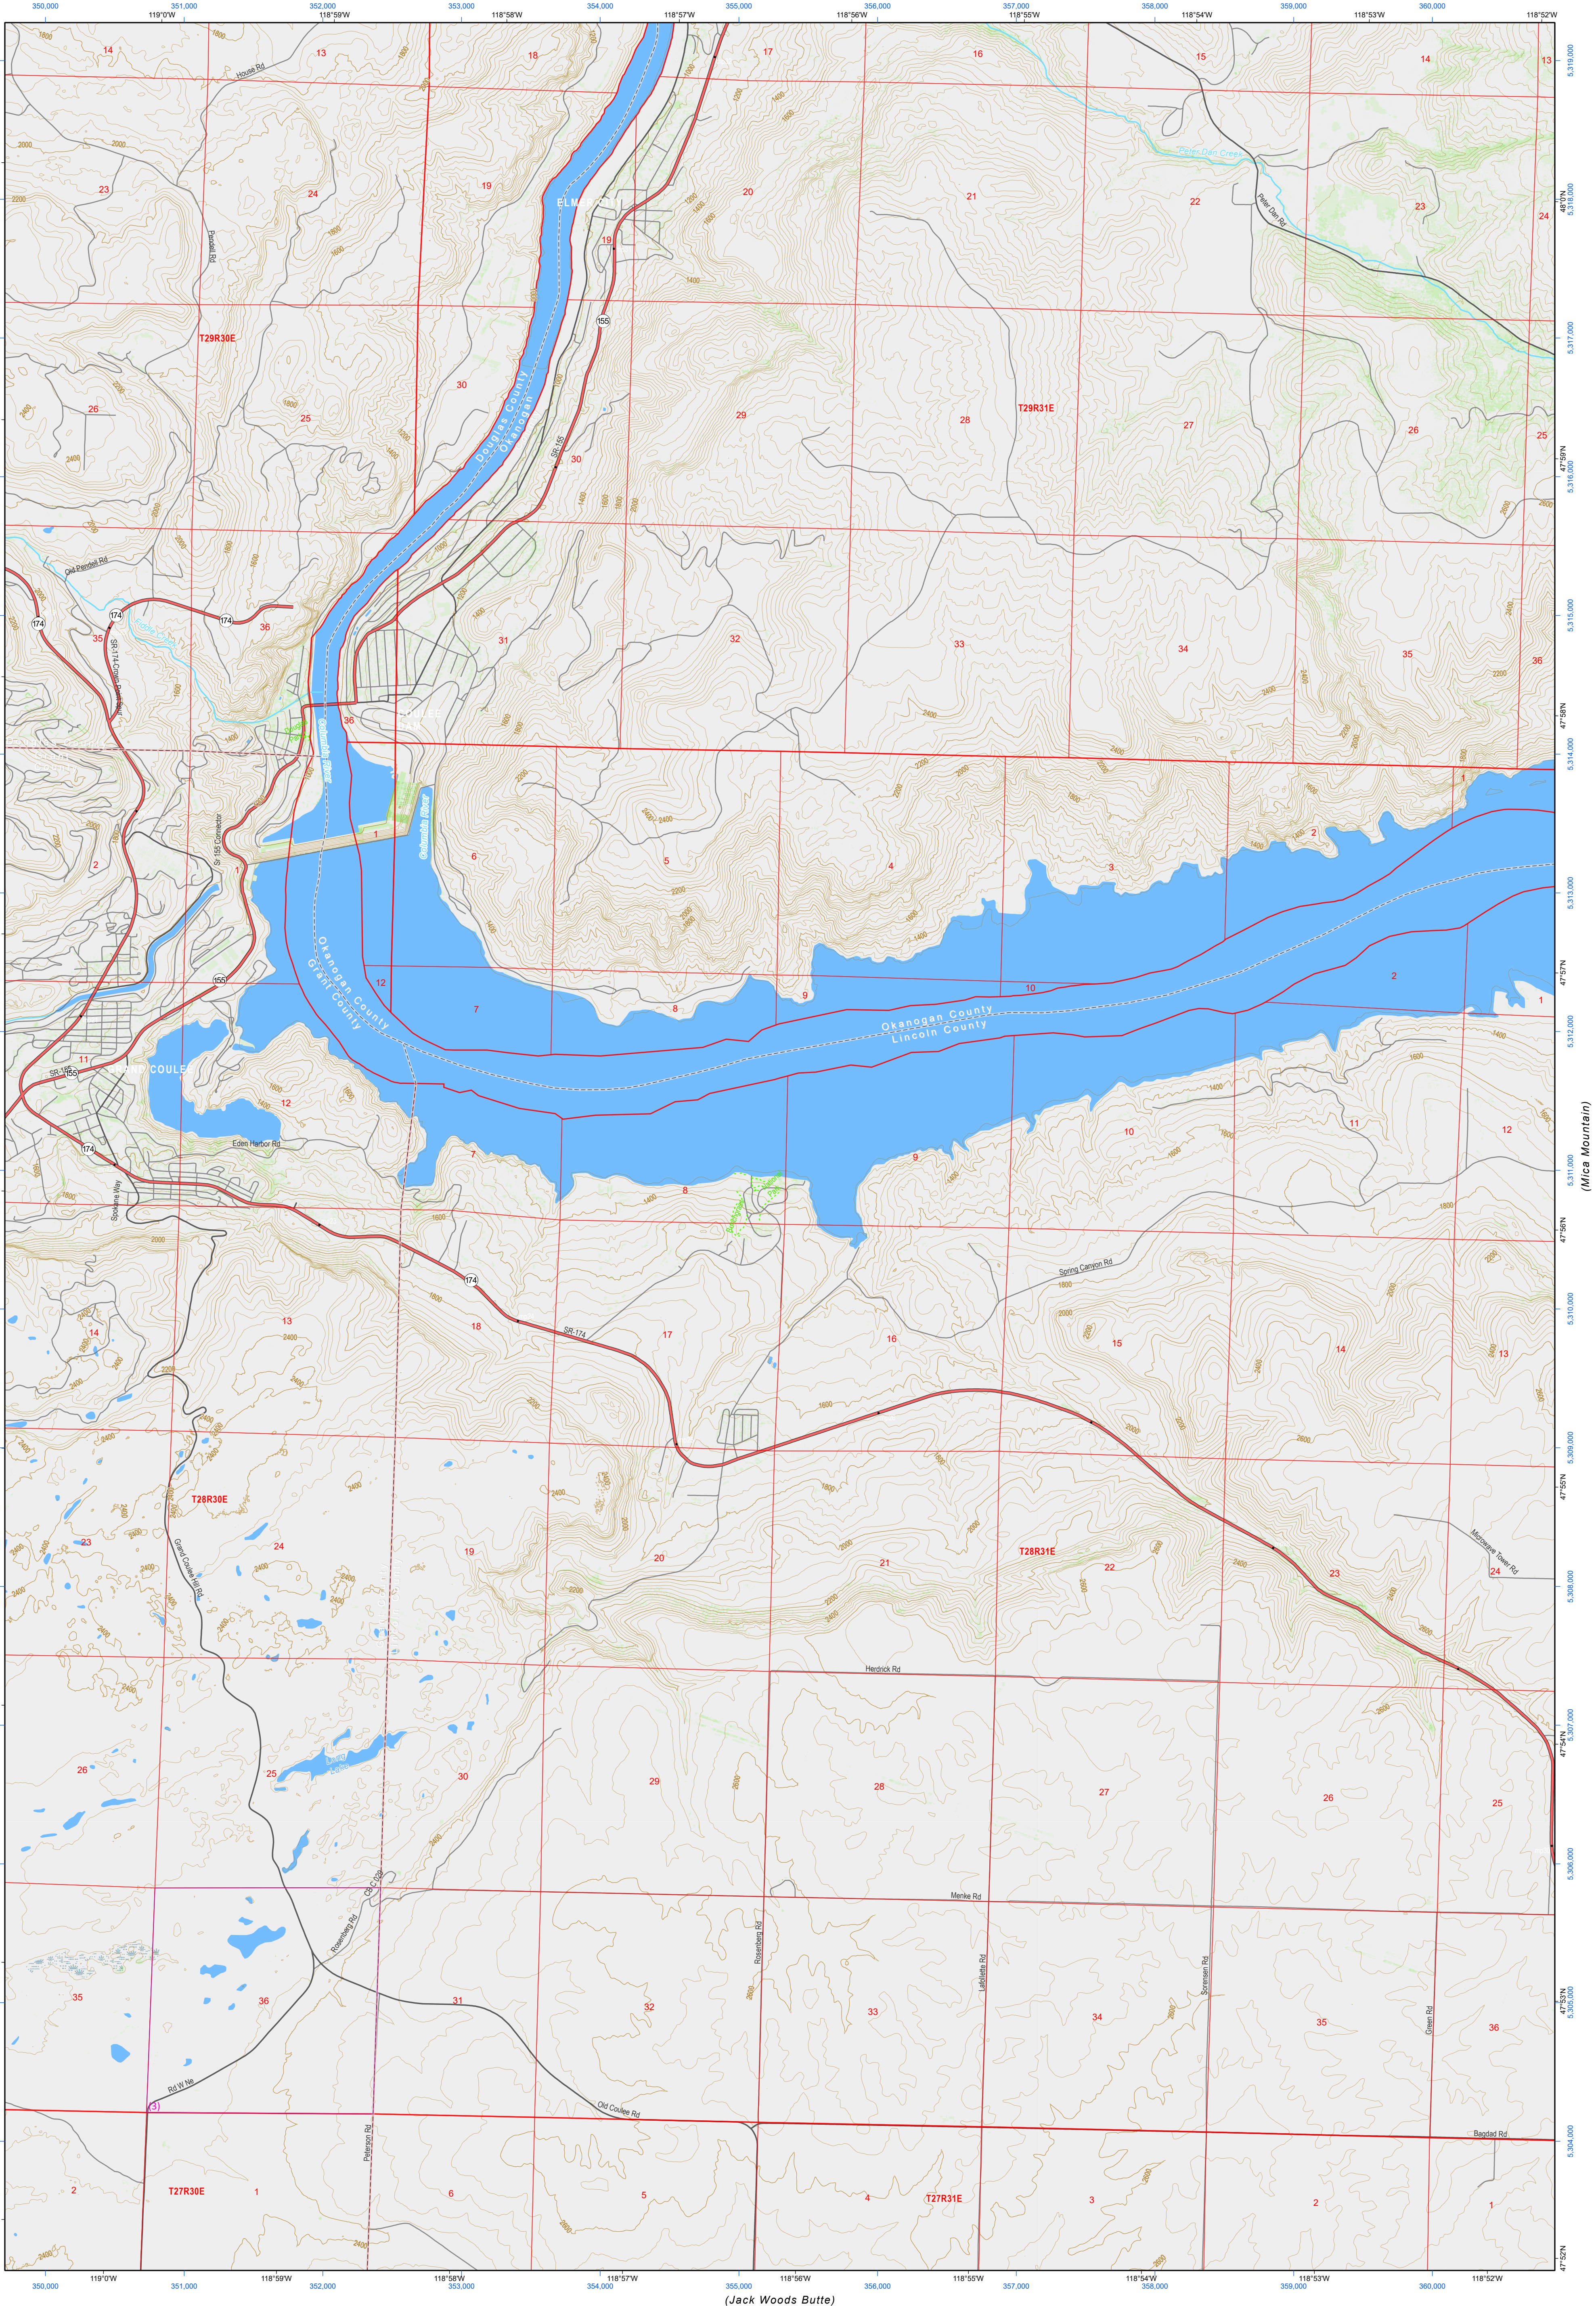

(Belvedere)

(Jack Woods Butte)

Map Location

Map Coordinate System:
NAD 1983 NSRS2007 UTM Zone 11N
Map Projection System: Transverse Mercator

Scan for WADNR map series library

Map Tick Marks:
Latitude/Longitude WGS84 (in black)
UTM NSRS2007 (in blue)

Trust Code Descriptions

Adjacent Map Tiles