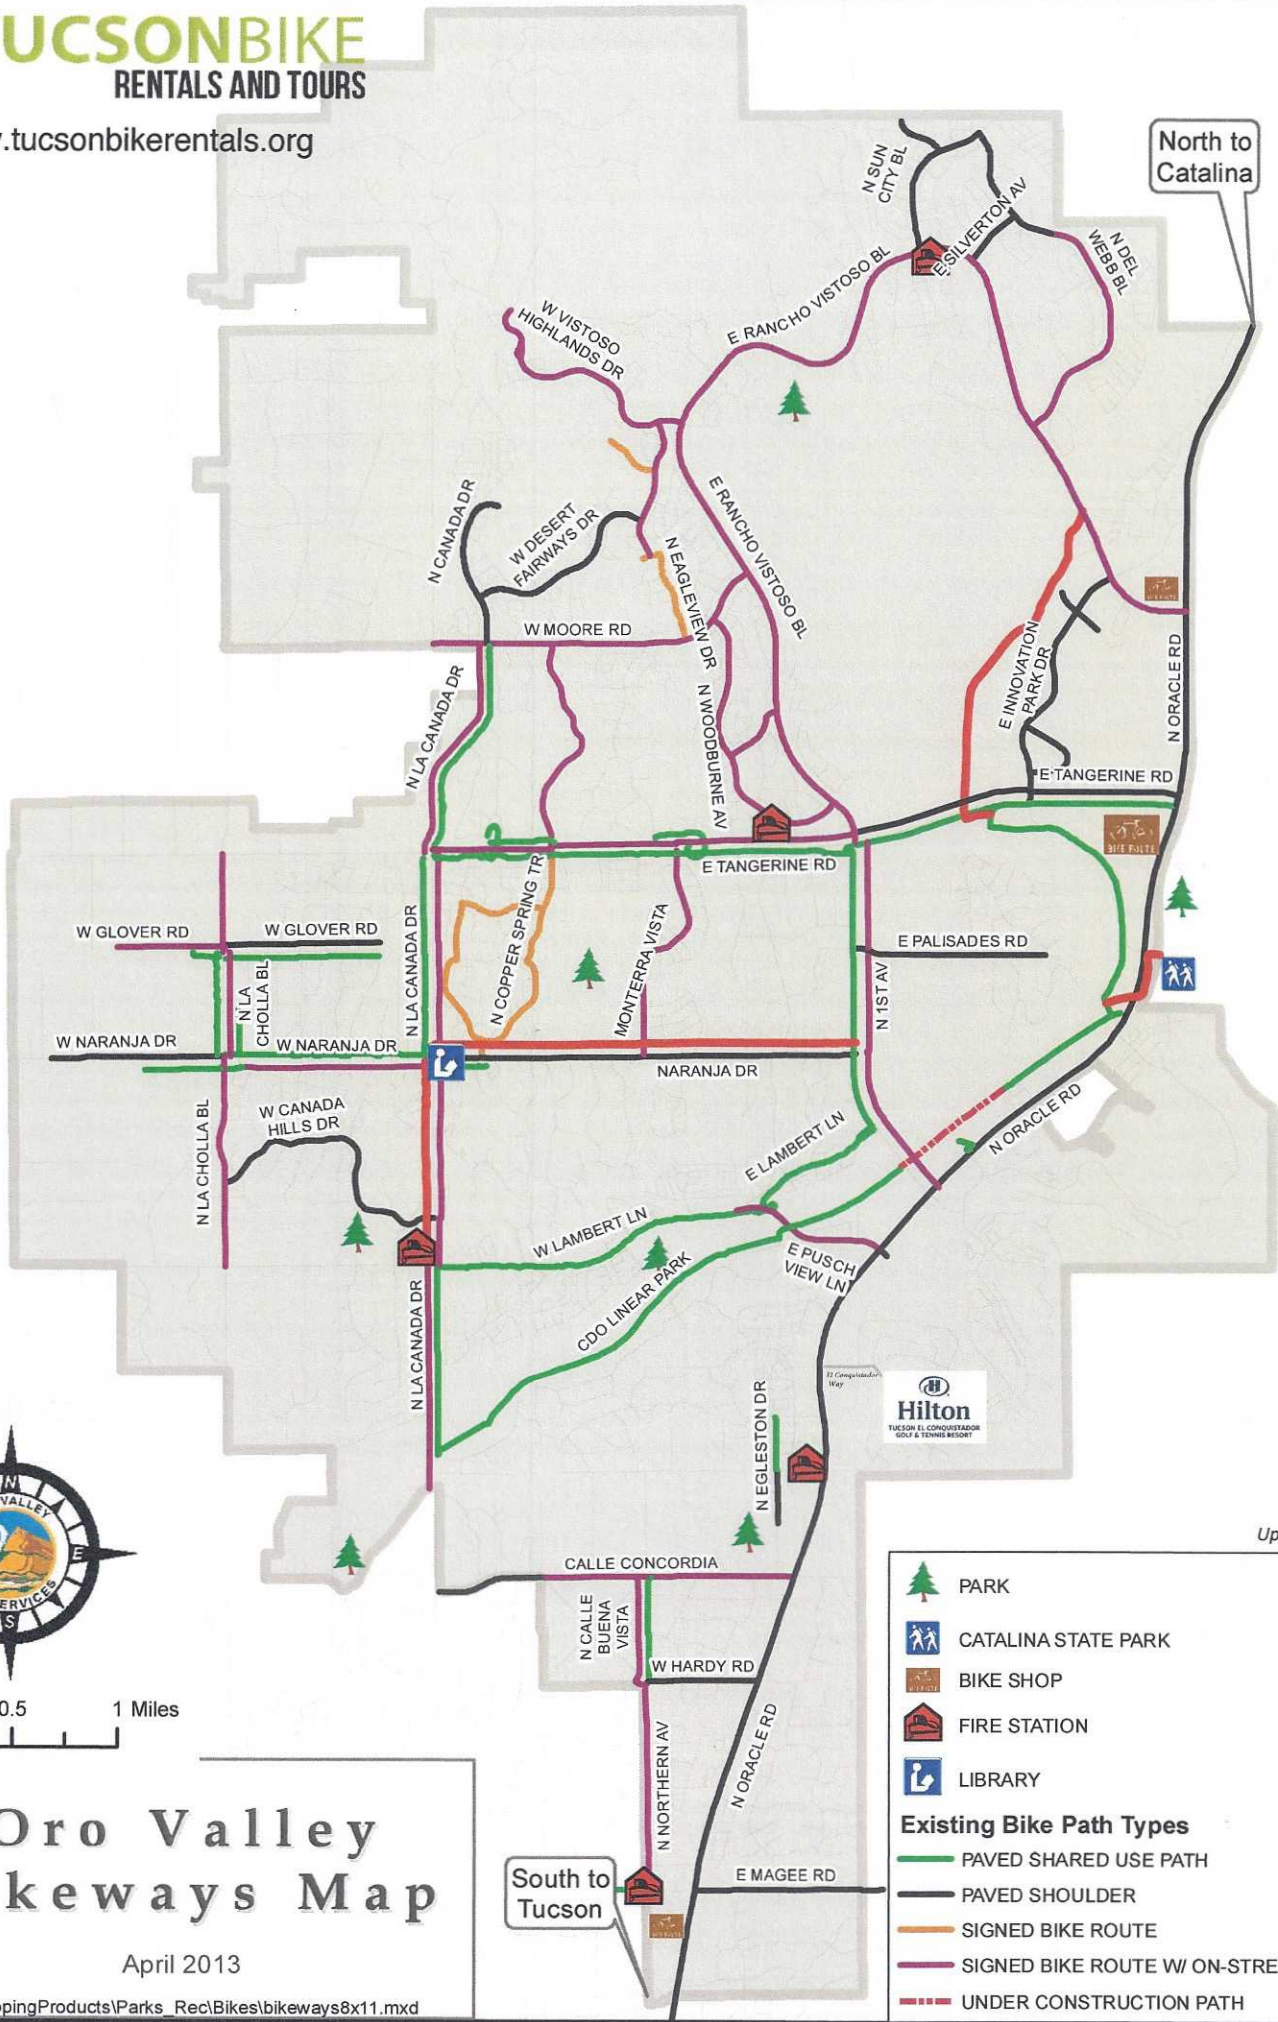

North to Catalina

0 0.5 1 Miles

Oro Valley Bikeways Map

April 2013

Updated: April 2015

- PARK
- CATALINA STATE PARK
- BIKE SHOP
- FIRE STATION
- LIBRARY

- Existing Bike Path Types**
- PAVED SHARED USE PATH
 - PAVED SHOULDER
 - SIGNED BIKE ROUTE
 - SIGNED BIKE ROUTE W/ ON-STREET BIKE LANE
 - UNDER CONSTRUCTION PATH